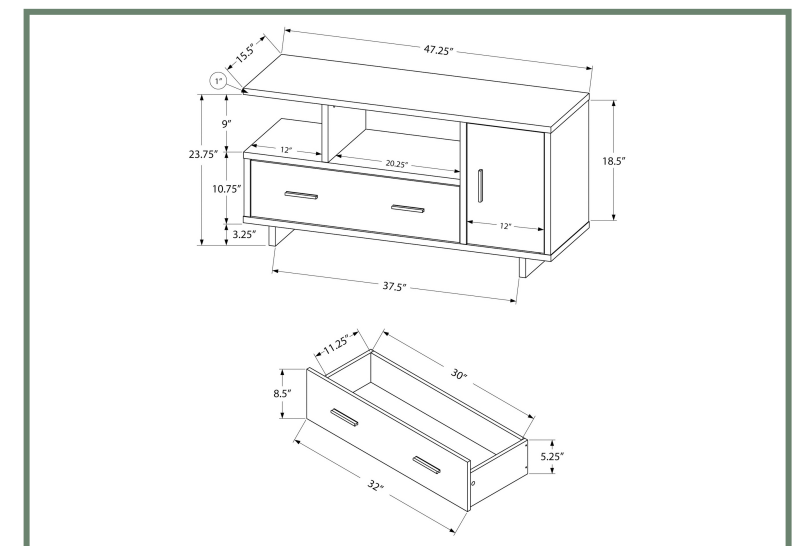

I 2800

I 2800 - TV STAND - 48"L / WHITE WITH STORAGE
I 2801 - TV STAND - 48"L / BLACK / GREY TOP WITH STORAGE

ENTERTAINMENT

I 2801