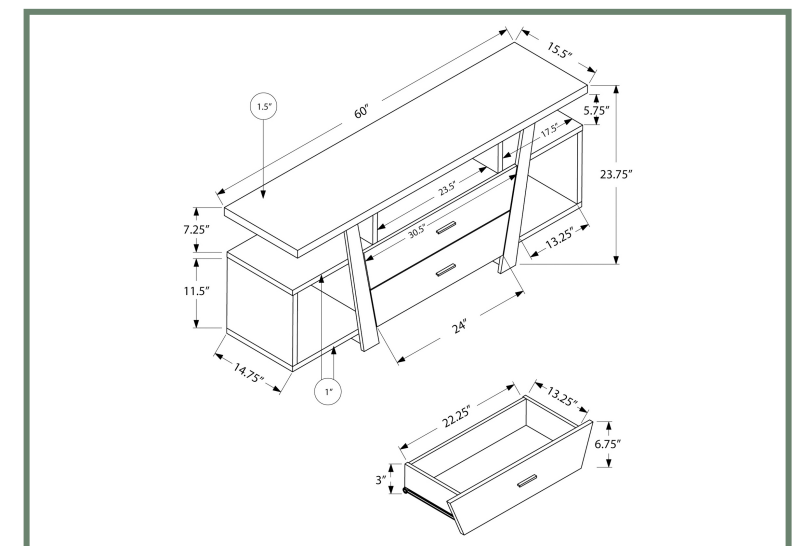

# ENTERTAINMENT

I 2721

I 2721 - TV STAND - 60" L / DARK TAUPE WITH 2 STORAGE DRAWERS