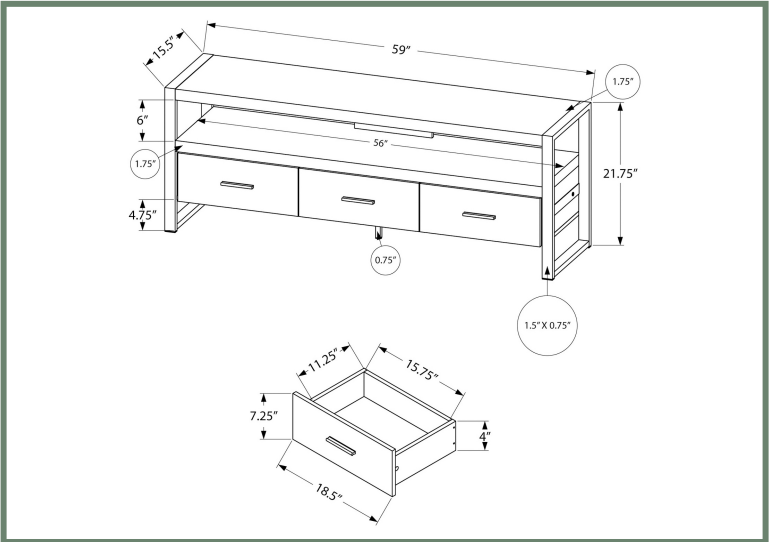

I 2821

ENTERTAINMENT