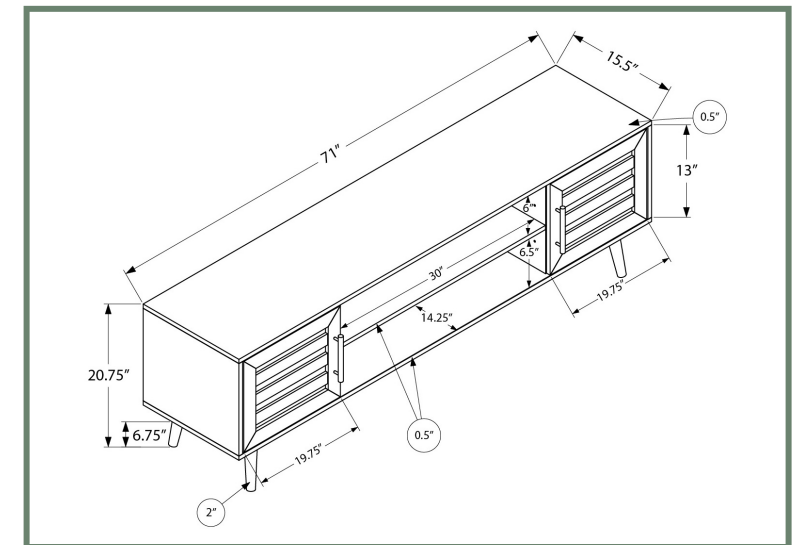

I 2717

ENTERTAINMENT