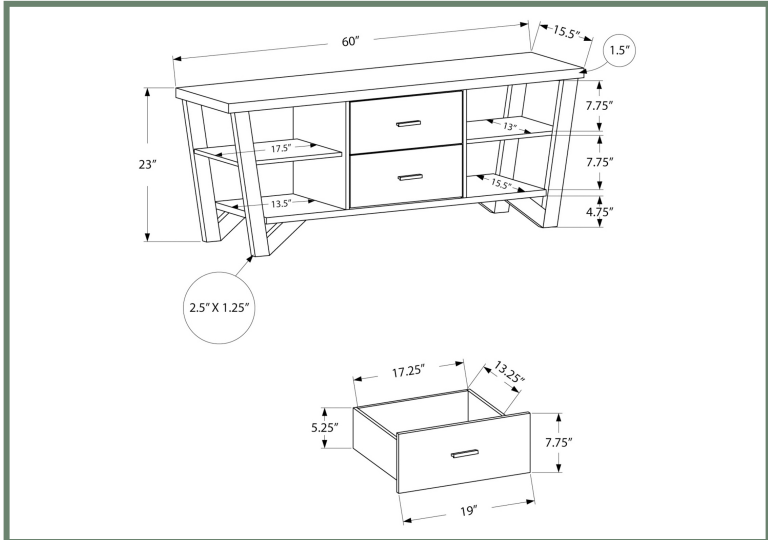

I 2762 - TV STAND - 60"L / GREY-BLACK WITH 2 STORAGE DRAWERS

I 2762

ENTERTAINMENT