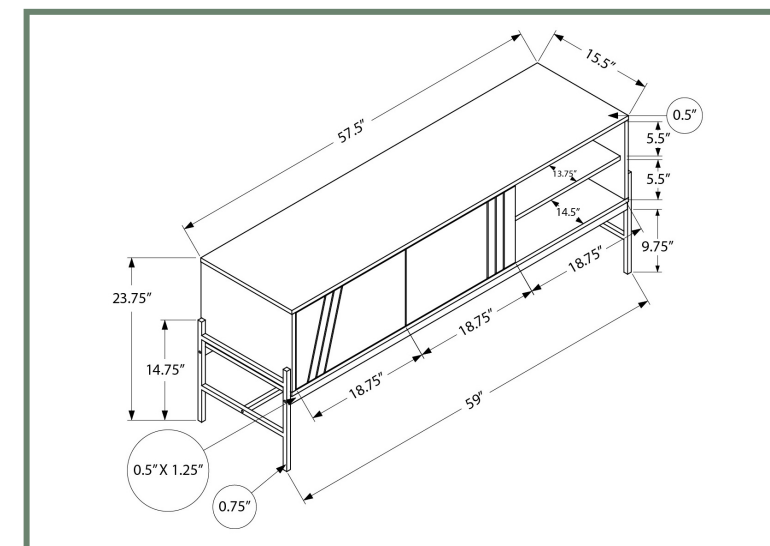

- I 2734 - TV STAND - 60"L / BLACK / BLACK METAL WITH STORAGE
- I 2738 - TV STAND - 60"L / WHITE / BLACK METAL WITH STORAGE
- I 2739 - TV STAND - 60"L / GREY / BLACK METAL WITH STORAGE

I 2739

ENTERTAINMENT