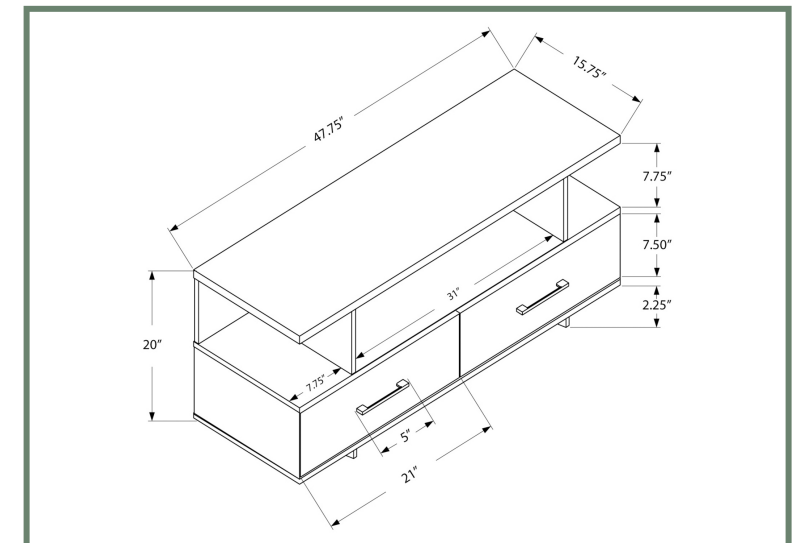

ENTERTAINMENT