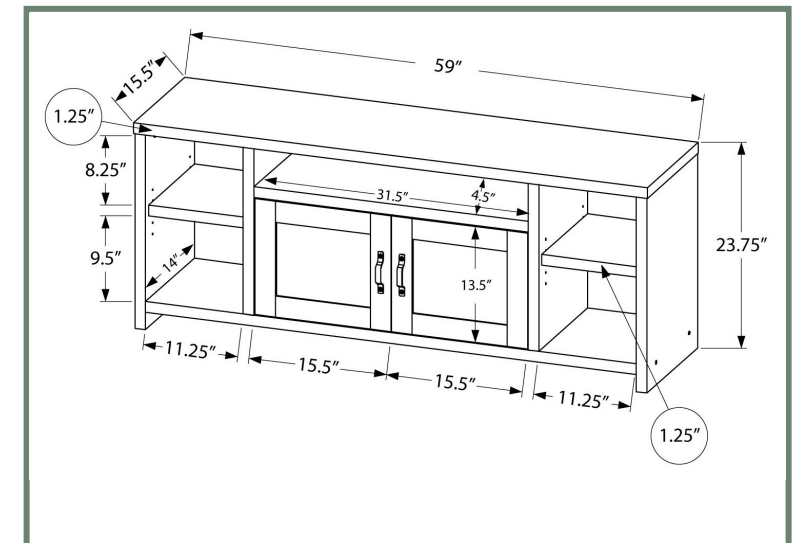

- I 2743 - TV STAND - 60"L / BLACK RECLAIMED WOOD-LOOK
- I 2742 - TV STAND - 60"L / TAUPE RECLAIMED WOOD-LOOK
- I 2744 - TV STAND - 60"L / GOLDEN PINE RECLAIMED WOOD-LOOK

ENTERTAINMENT

I 2744