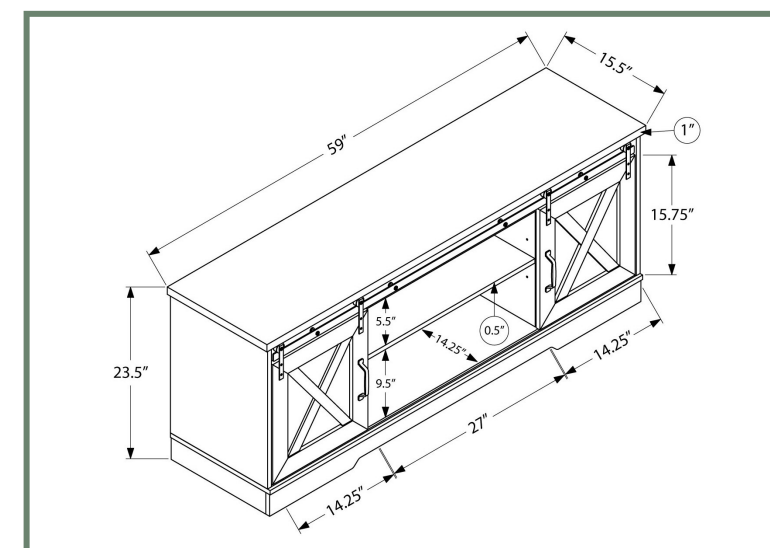

I 2747

I 2747 - TV STAND - 60" L / GREY WITH 2 SLIDING DOORS

I 2748 - TV STAND - 60" L / BROWN RECLAIMED-LOOK / 2 SLIDING DOORS

I 2746 - TV STAND - 60" L / DARK TAUPE WITH 2 SLIDING DOORS

ENTERTAINMENT

I 2746