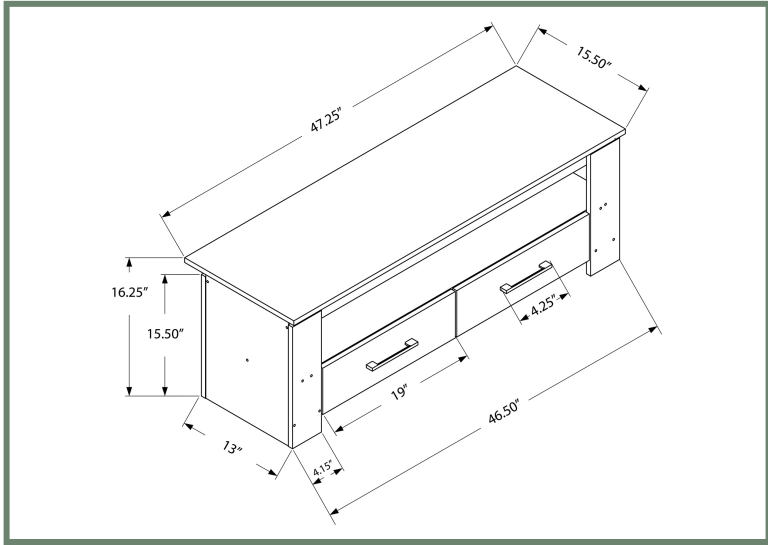

I 2602

ENTERTAINMENT