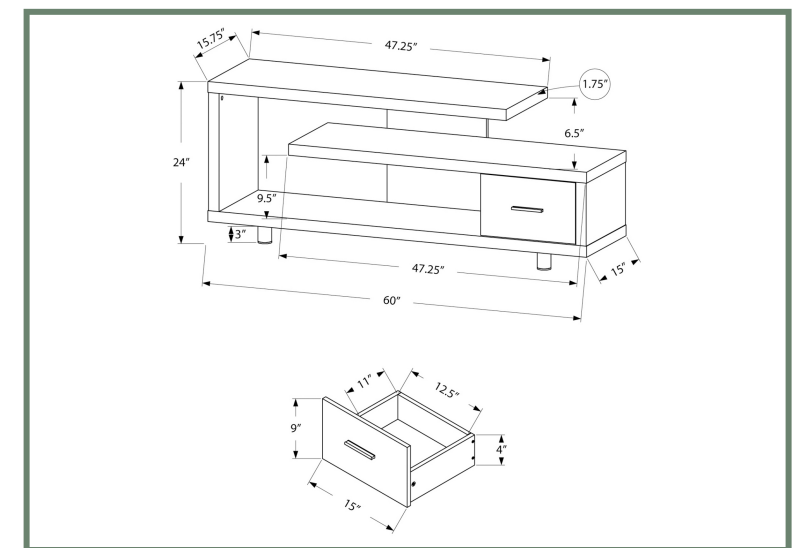

# ENTERTAINMENT

I 2575

I 2575 - TV STAND - 60"L / BLACK / GREY TOP WITH 1 DRAWER  
 I 2573 - TV STAND - 60"L / WHITE WITH 1 DRAWER

I 2573