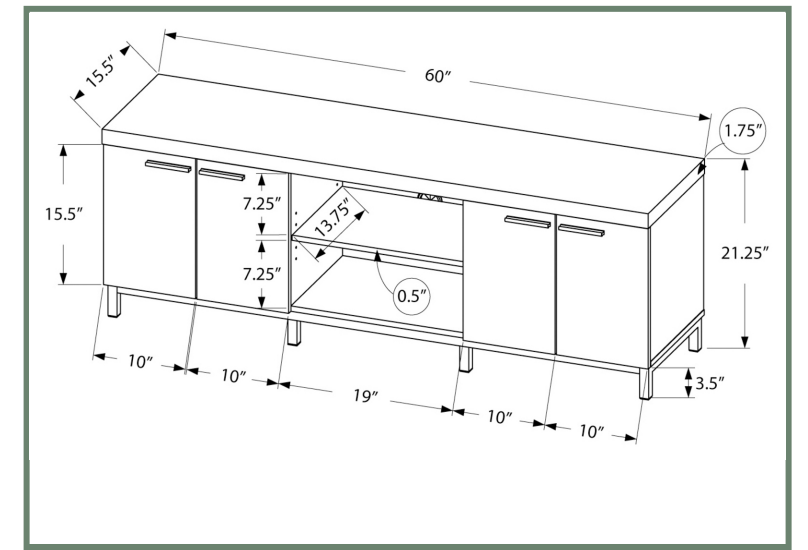

ENTERTAINMENT