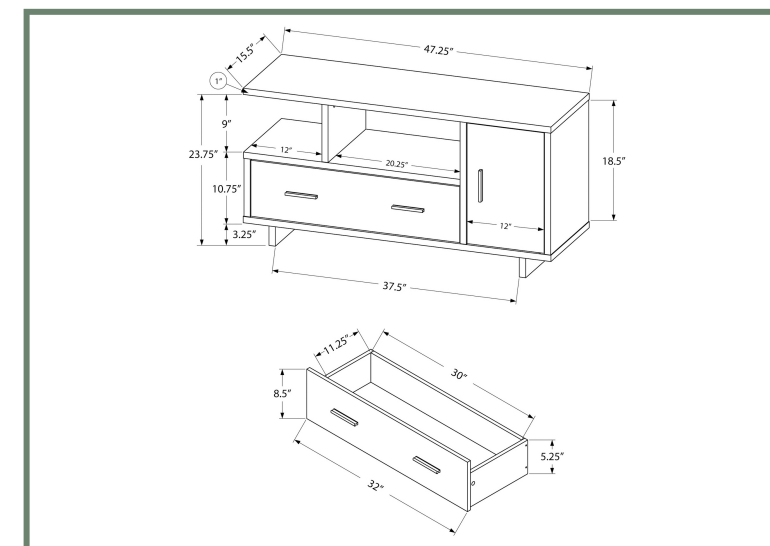

I 2803

- I 2803 - TV STAND - 48" L / BLACK / BROWN RECLAIMED WOOD-LOOK
- I 2804 - TV STAND - 48" L / BLACK / GREY RECLAIMED WOOD-LOOK
- I 2805 - TV STAND - 48" L / ESPRESSO / TAUPE RECLAIMED WOOD-LOOK

I 2805

ENTERTAINMENT