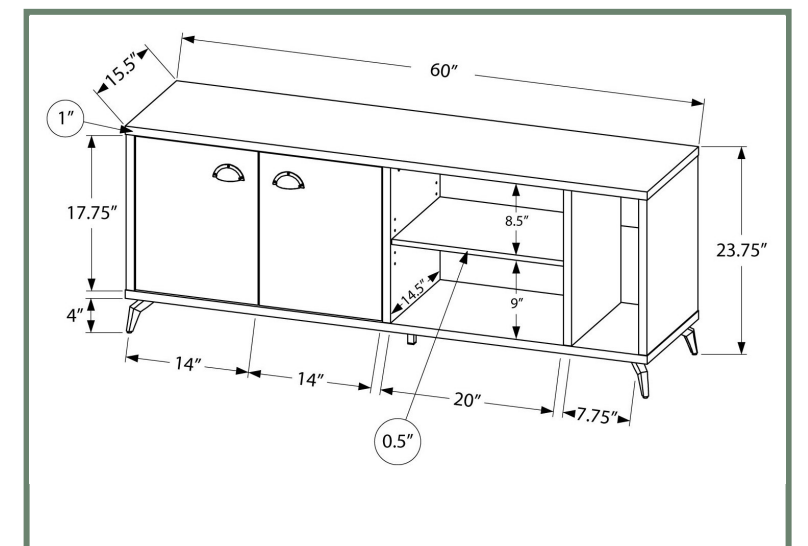

# ENTERTAINMENT

I 2831

I 2831 - TV STAND - 60"L / GREY CONCRETE / MEDIUM BROWN RECLAIMED  
 I 2841 - TV STAND - 60"L / WHITE / GREY CEMENT-LOOK TOP

I 2841