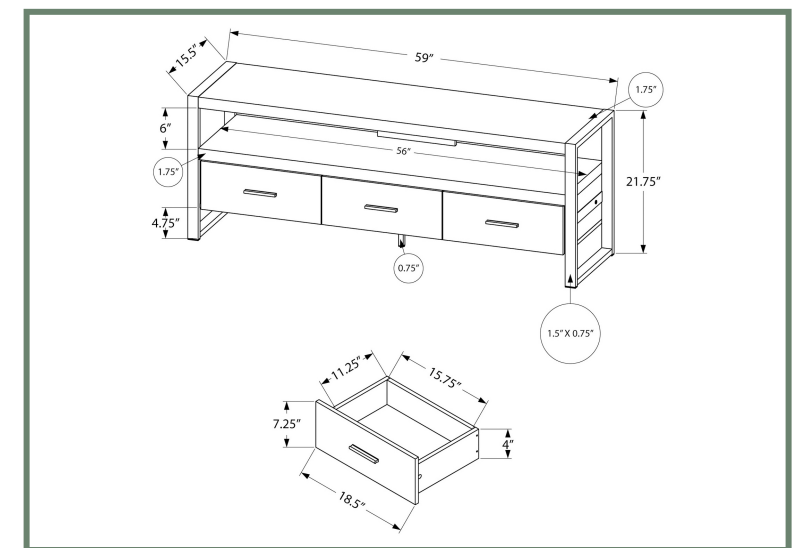

I 2822

I 2665