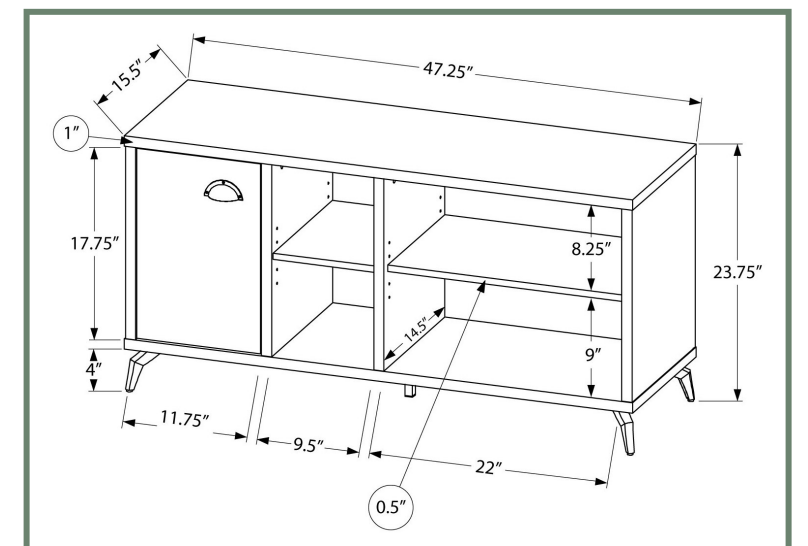

I 2830 - TV STAND - 48"L / GREY CONCRETE / MEDIUM BROWN RECLAIMED
I 2840 - TV STAND - 48"L / WHITE / GREY CEMENT-LOOK TOP

ENTERTAINMENT

I 2840