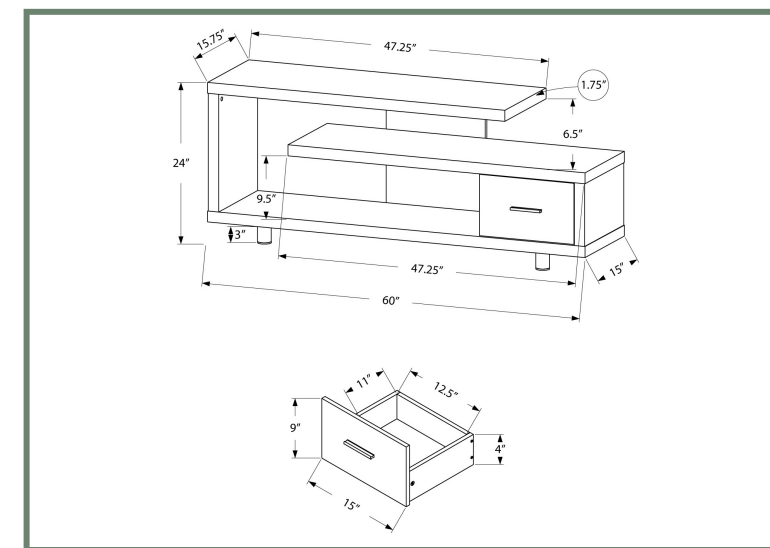

I 2574 - TV STAND - 60"L / DARK TAUPE WITH 1 DRAWER
I 2572 - TV STAND - 60"L / ESPRESSO WITH 1 DRAWER

ENTERTAINMENT

I 2572