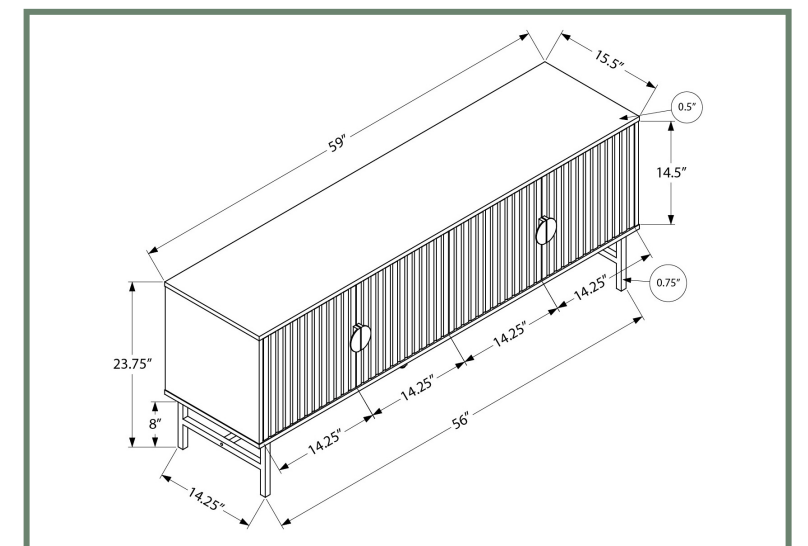

I 2733 - TV STAND - 60"L / BLACK WITH BLACK METAL
I 2732 - TV STAND - 60"L / BLACK / WHITE DOORS WITH BLACK METAL

ENTERTAINMENT

I 2732