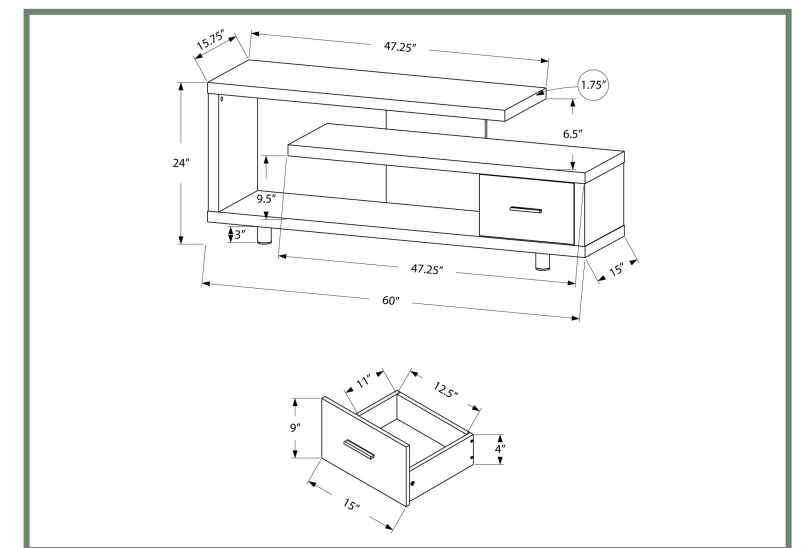

I 2573

ENTERTAINMENT

I 2574

I 2574 - TV STAND - 60"L / DARK TAUPE WITH 1 DRAWER
 I 2572 - TV STAND - 60"L / ESPRESSO WITH 1 DRAWER

I 2572

ENTERTAINMENT

I 2762 - TV STAND - 60" L / GREY-BLACK WITH 2 STORAGE DRAWERS