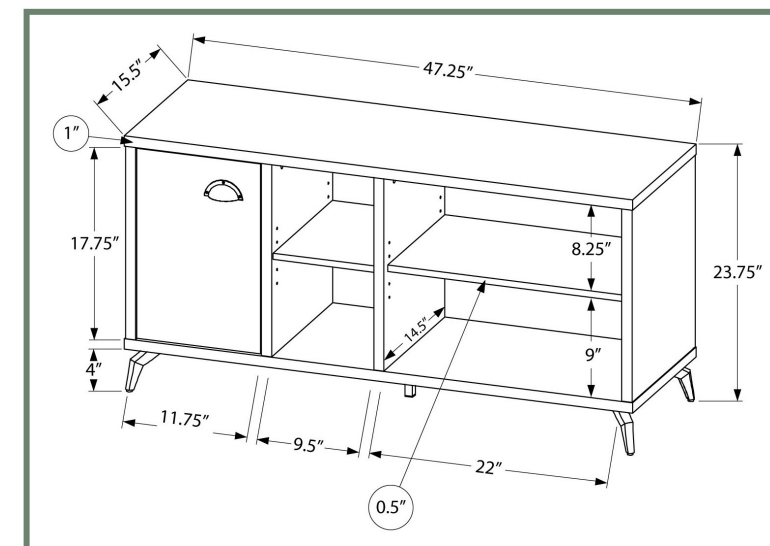

I 2830 - TV STAND - 48"L / GREY CONCRETE / MEDIUM BROWN RECLAIMED
I 2840 - TV STAND - 48"L / WHITE / GREY CEMENT-LOOK TOP

ENTERTAINMENT