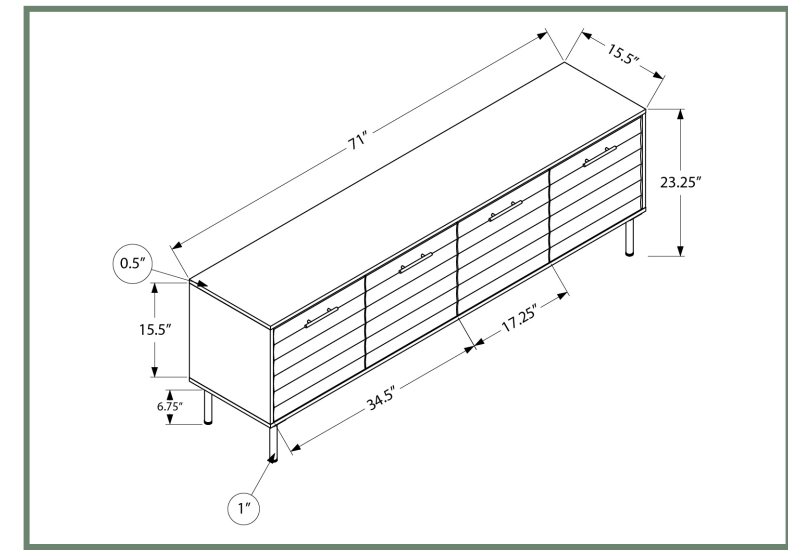

NEW

I 2718

I 2718 - TV STAND - 72" L / DARK BROWN WOOD-LOOK WITH STORAGE

ENTERTAINMENT

NEW

I 2727

I 2727 - TV STAND - 72" L / DARK BROWN WOOD-LOOK WITH 4 DOORS

ENTERTAINMENT