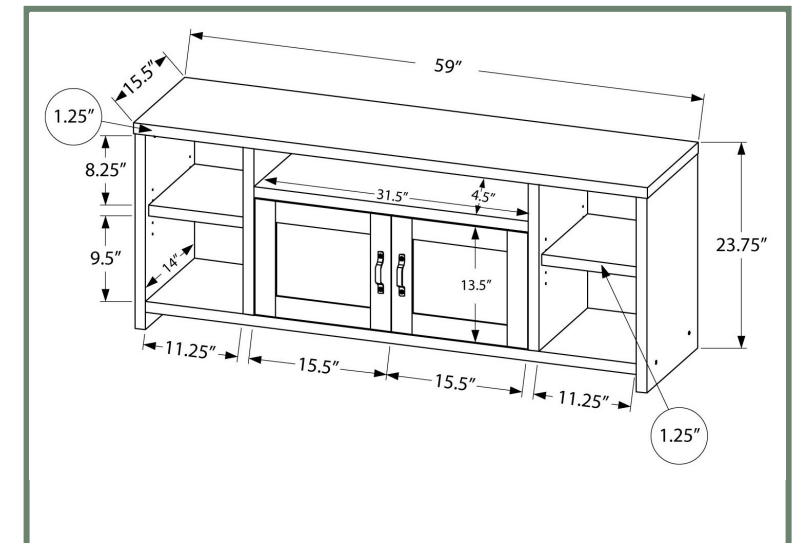

I 2742

ENTERTAINMENT