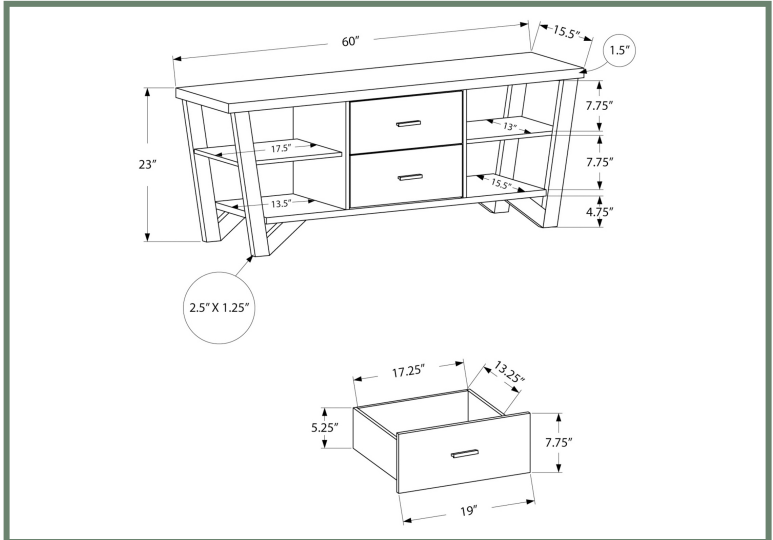

I 2573

ENTERTAINMENT

I 2574

I 2574 - TV STAND - 60"L / DARK TAUPE WITH 1 DRAWER
 I 2572 - TV STAND - 60"L / ESPRESSO WITH 1 DRAWER

I 2572

ENTERTAINMENT

I 2762 - TV STAND - 60" L / GREY-BLACK WITH 2 STORAGE DRAWERS