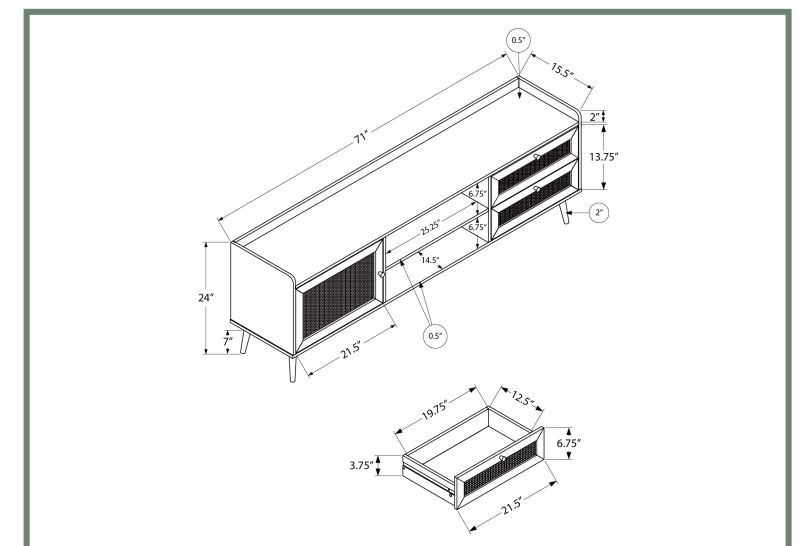

ENTERTAINMENT

I 2784

I 2723 - TV STAND - 72" L / WALNUT WITH STORAGE

I 2723

ENTERTAINMENT

I 2717

I 2717 - TV STAND - 72" L / BROWN WOOD-LOOK WITH 2 DOORS

ENTERTAINMENT