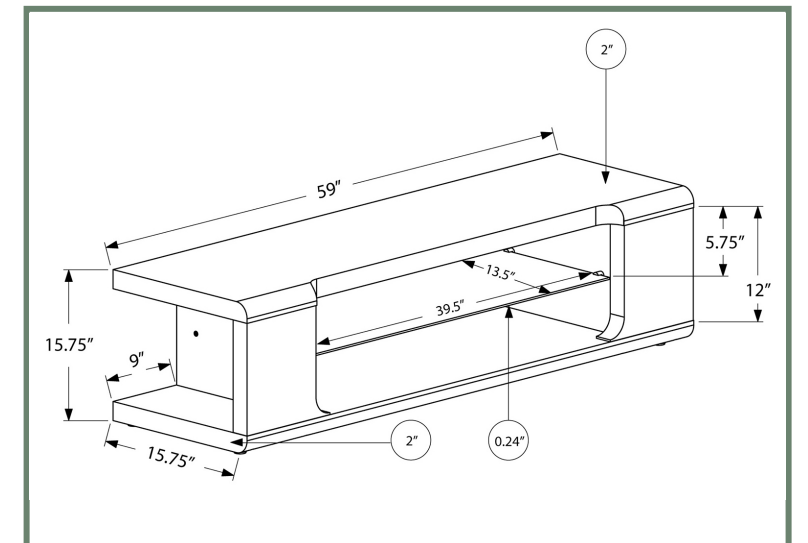

I 2738

I 2739

I 3535

I 3535 - TV STAND - 60" L / HIGH GLOSSY WHITE WITH TEMPERED GLASS

ENTERTAINMENT

I 3548

I 3548 - TV STAND - 63"L / HIGH GLOSSY WHITE WITH TEMPERED GLASS

ENTERTAINMENT