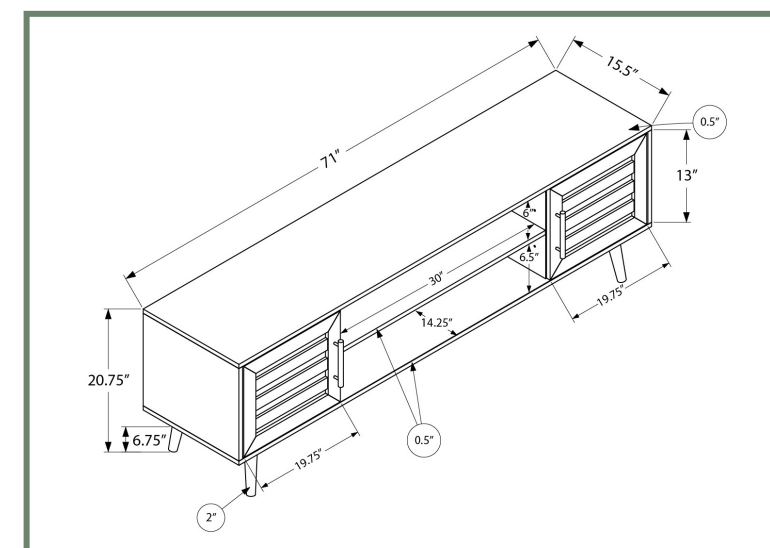

I 2717

ENTERTAINMENT