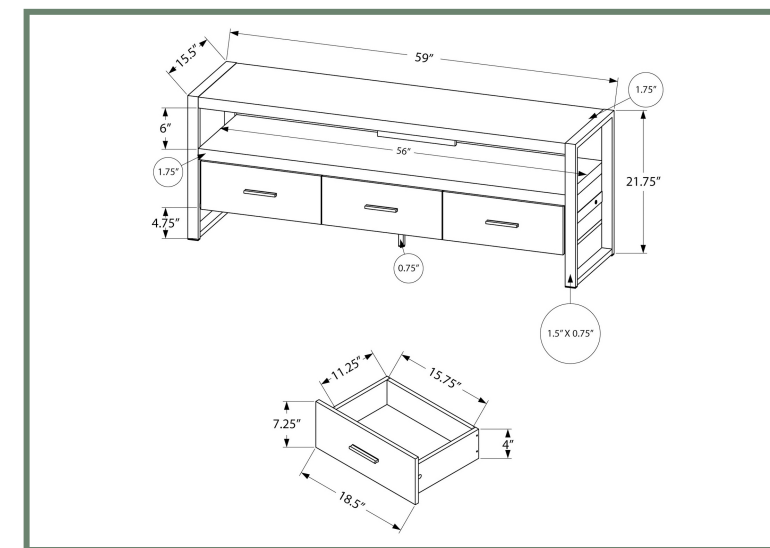

I 2820 - TV STAND - 60" L / BROWN RECLAIMED WOOD-LOOK / 3 DRAWERS
I 2822 - TV STAND - 60" L / TAUPE RECLAIMED WOOD-LOOK / 3 DRAWERS

ENTERTAINMENT

I 2822