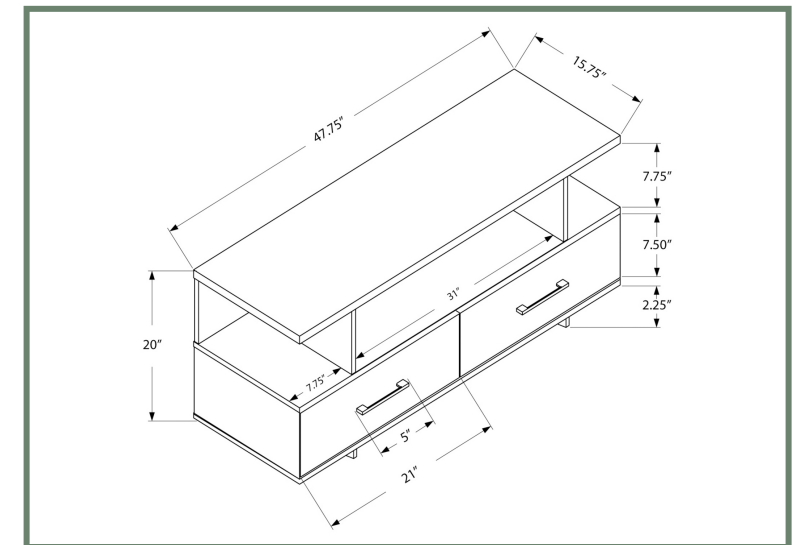

I 2871

I 2870

ENTERTAINMENT

I 2608

I 2608 - TV STAND - 48" L / GREY WITH 2 STORAGE DRAWERS

ENTERTAINMENT

I 2602

I 2602 - TV STAND - 48" L / DARK TAUPE WITH 2 STORAGE DRAWERS