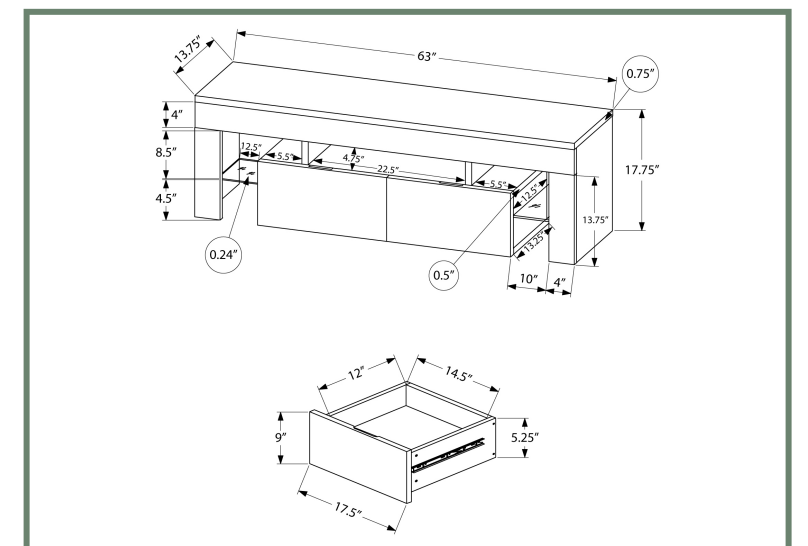

I 2738

I 2739

I 3535

I 3535 - TV STAND - 60" L / HIGH GLOSSY WHITE WITH TEMPERED GLASS

ENTERTAINMENT

I 3548

I 3548 - TV STAND - 63"L / HIGH GLOSSY WHITE WITH TEMPERED GLASS

ENTERTAINMENT