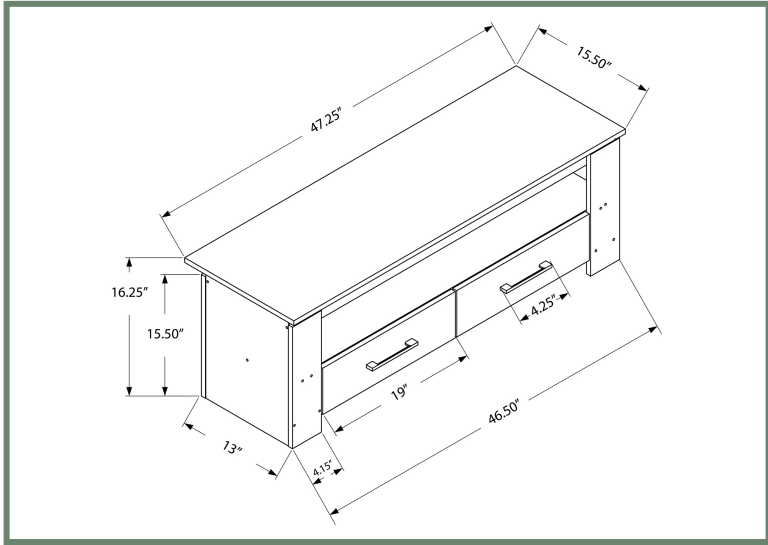

I 2871

I 2870

ENTERTAINMENT

I 2608

I 2608 - TV STAND - 48" L / GREY WITH 2 STORAGE DRAWERS

ENTERTAINMENT

I 2602

I 2602 - TV STAND - 48" L / DARK TAUPE WITH 2 STORAGE DRAWERS