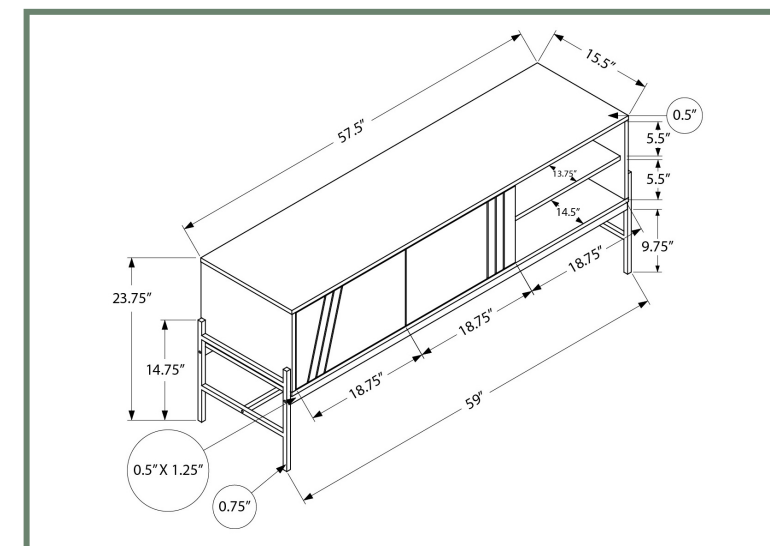

- I 2734 - TV STAND - 60"L / BLACK / BLACK METAL WITH STORAGE
- I 2738 - TV STAND - 60"L / WHITE / BLACK METAL WITH STORAGE
- I 2739 - TV STAND - 60"L / GREY / BLACK METAL WITH STORAGE

ENTERTAINMENT

I 2739