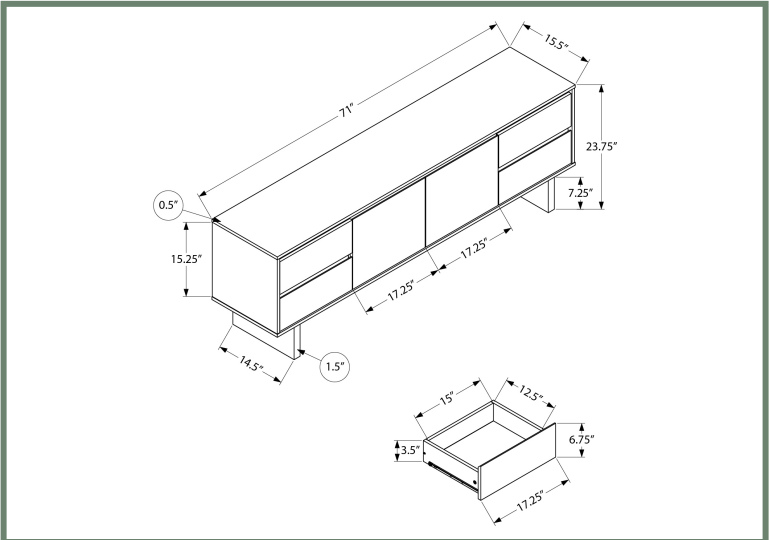

NEW

I 2718

I 2718 - TV STAND - 72" L / DARK BROWN WOOD-LOOK WITH STORAGE

ENTERTAINMENT

NEW

I 2727

I 2727 - TV STAND - 72" L / DARK BROWN WOOD-LOOK WITH 4 DOORS

ENTERTAINMENT