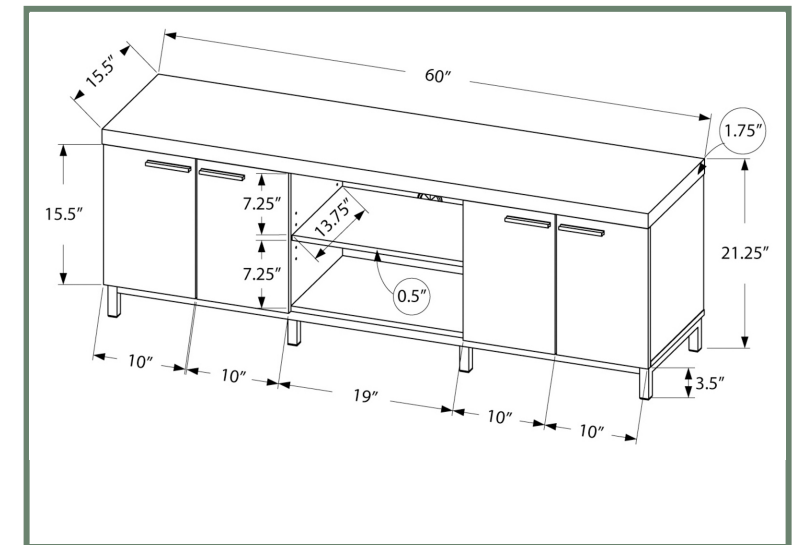

ENTERTAINMENT