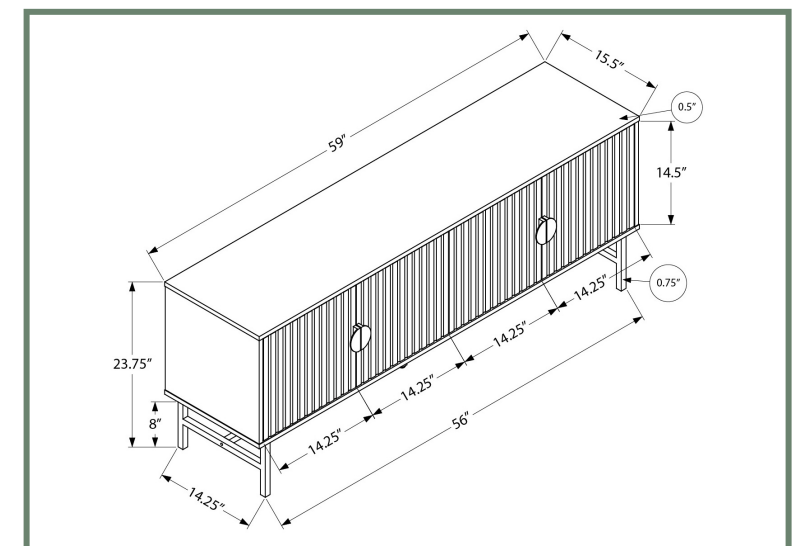

I 2781 - TV STAND - 72" L / BLACK WITH 2 WOOD-LOOK DOORS

I 2781

ENTERTAINMENT

I 2733

I 2733 - TV STAND - 60"L / BLACK WITH BLACK METAL
I 2732 - TV STAND - 60"L / BLACK / WHITE DOORS WITH BLACK METAL

ENTERTAINMENT