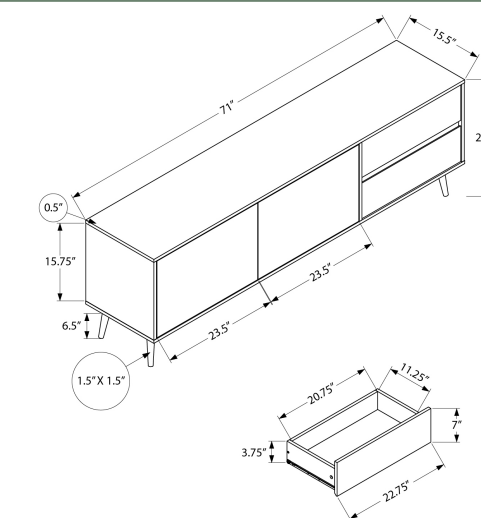

NEW

I 2722

I 2722 - TV STAND - 72" L / WALNUT WITH STORAGE

ENTERTAINMENT