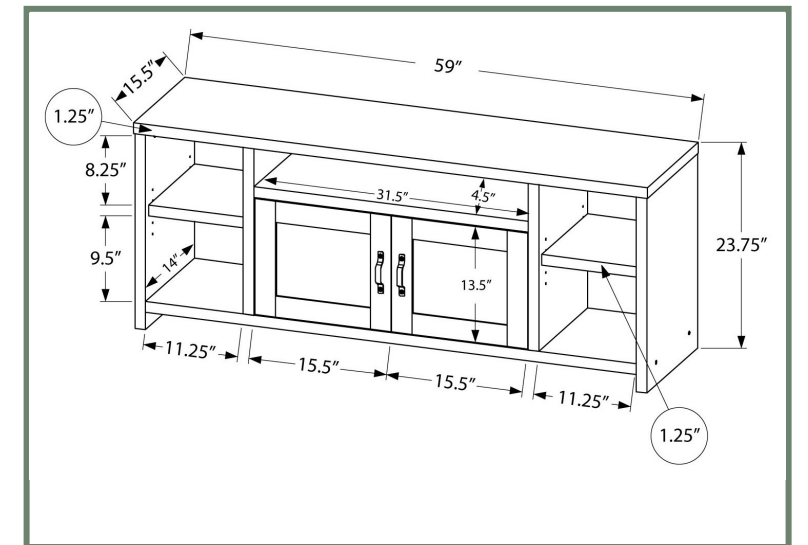

I 2743 - TV STAND - 60"L / BLACK RECLAIMED WOOD-LOOK
I 2742 - TV STAND - 60"L / TAUPE RECLAIMED WOOD-LOOK

I 2742

ENTERTAINMENT