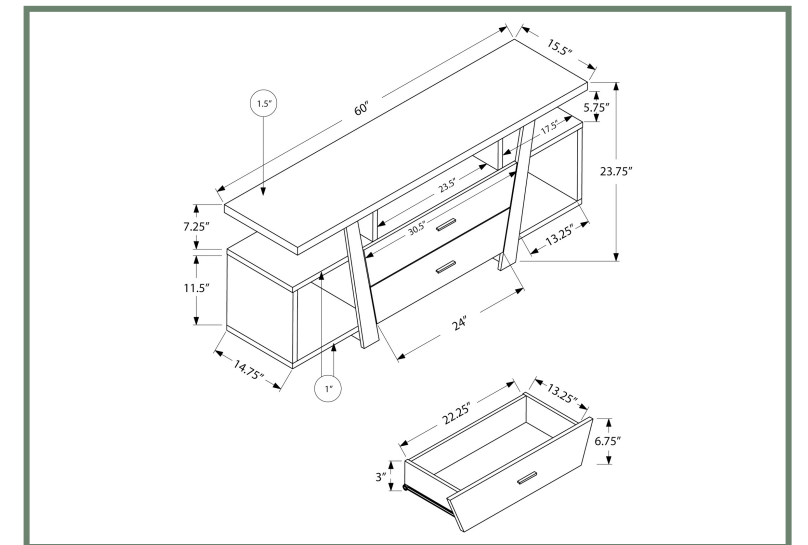

ENTERTAINMENT