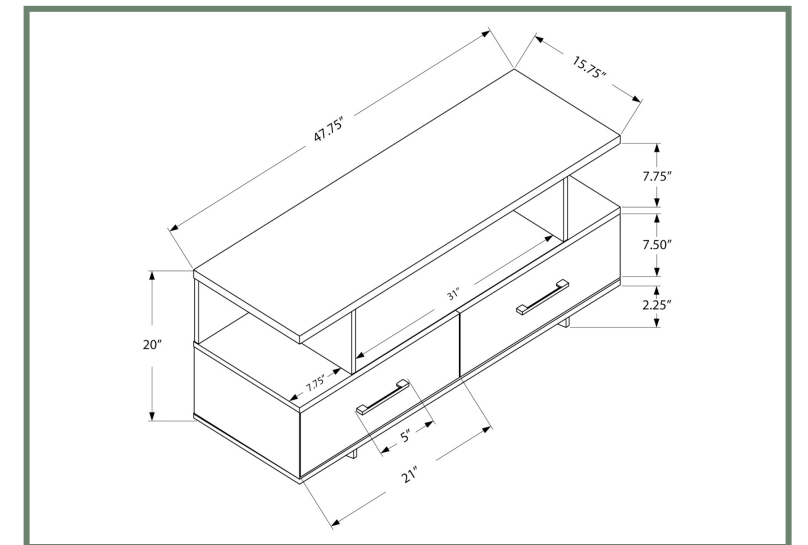

ENTERTAINMENT

I 2870

I 2871

I 2608

I 2608 - TV STAND - 48" L / GREY WITH 2 STORAGE DRAWERS

ENTERTAINMENT

I 2602

I 2602 - TV STAND - 48" L / DARK TAUPE WITH 2 STORAGE DRAWERS