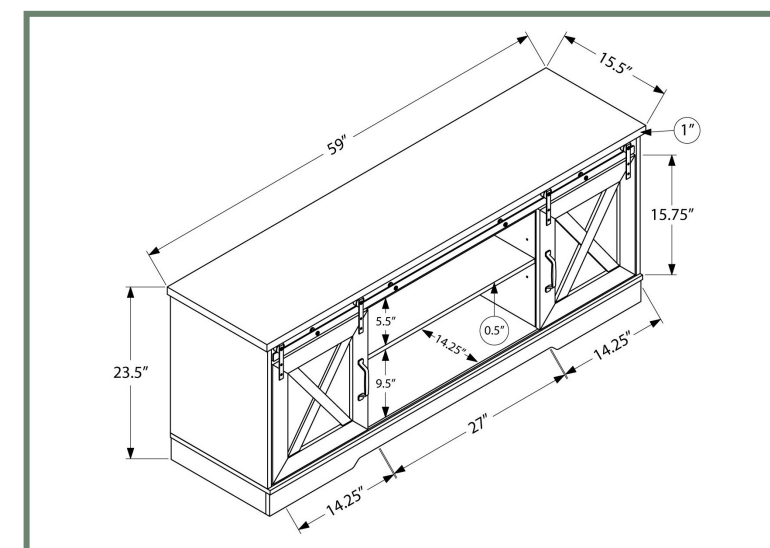

I 2747

I 2747 - TV STAND - 60" L / GREY WITH 2 SLIDING DOORS

I 2748 - TV STAND - 60" L / BROWN RECLAIMED-LOOK / 2 SLIDING DOORS

I 2746 - TV STAND - 60" L / DARK TAUPE WITH 2 SLIDING DOORS

ENTERTAINMENT