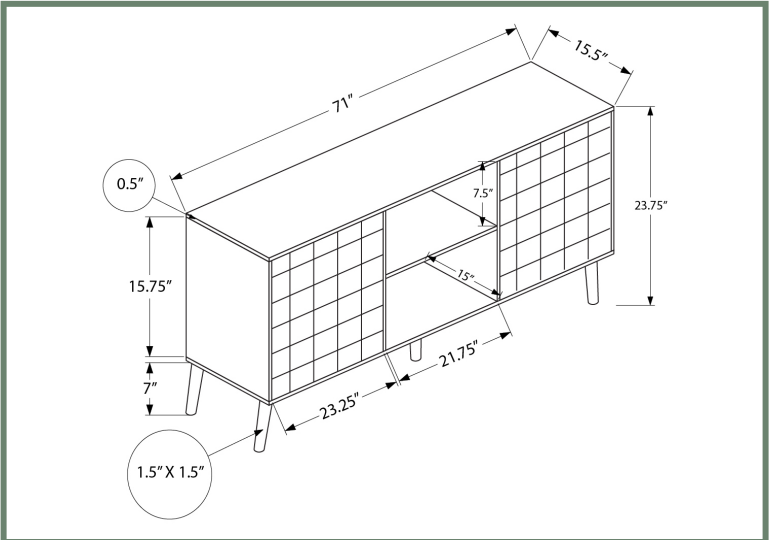

NEW

I 2787

ENTERTAINMENT