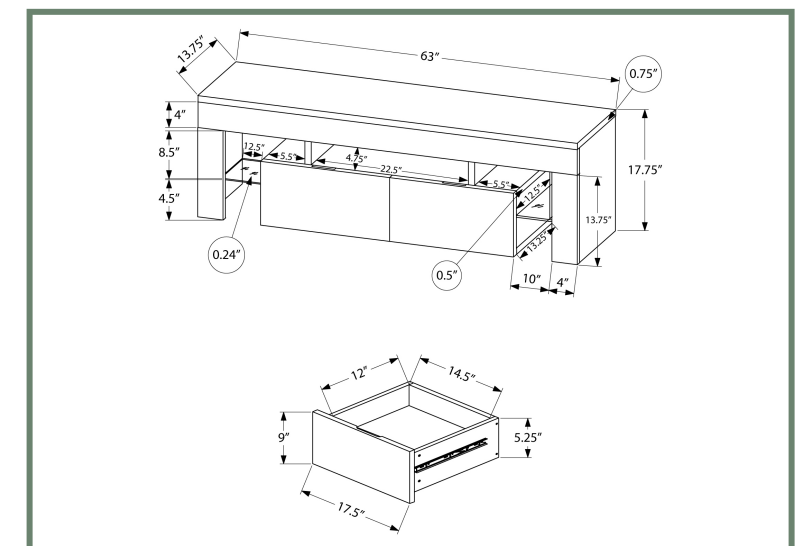

I 2738

I 2739

I 3535

I 3535 - TV STAND - 60" L / HIGH GLOSSY WHITE WITH TEMPERED GLASS

ENTERTAINMENT

I 3548 - TV STAND - 63"L / HIGH GLOSSY WHITE WITH TEMPERED GLASS

I 3548

ENTERTAINMENT