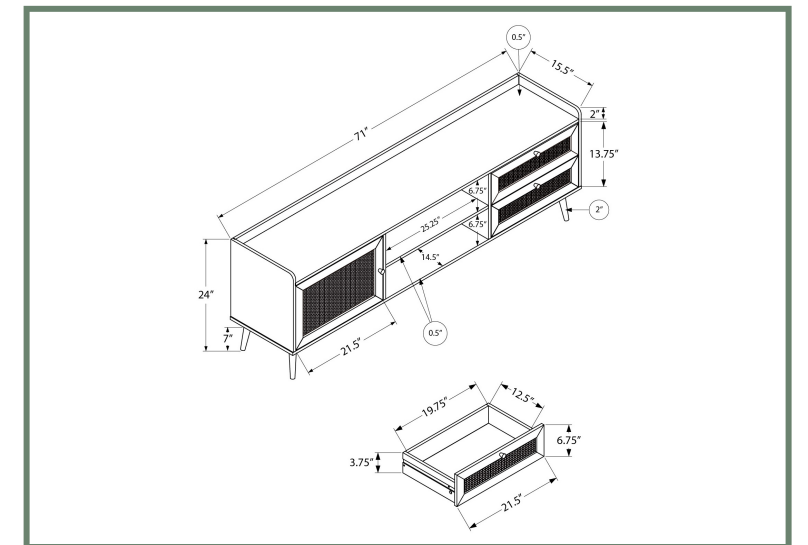

I 2783

ENTERTAINMENT

I 2723

I 2723 - TV STAND - 72" L / WALNUT WITH STORAGE

ENTERTAINMENT

I 2717

I 2717 - TV STAND - 72" L / BROWN WOOD-LOOK WITH 2 DOORS

ENTERTAINMENT