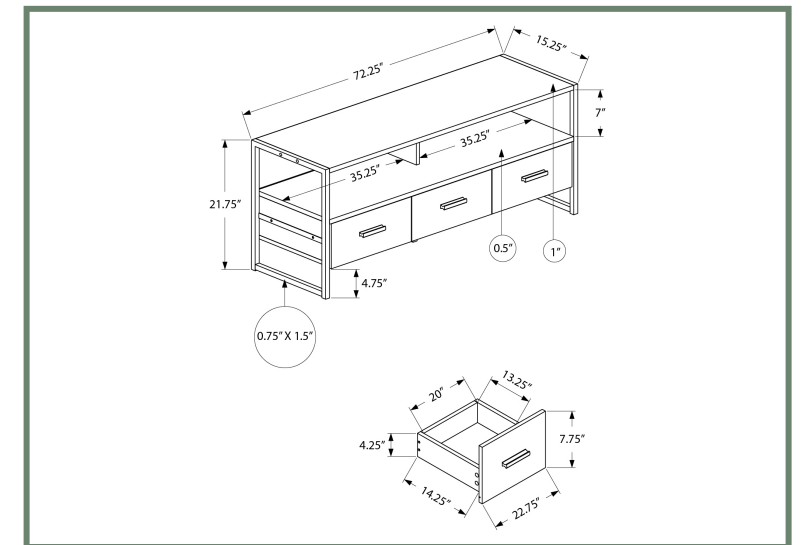

NEW

- **I 2845 - TV STAND - 72"L / BLACK / BLACK METAL**
- **I 2846 - TV STAND - 72"L / CREAM STONE / BLACK METAL**
- **I 2847 - TV STAND - 72"L / DARK BRONZE / BLACK METAL**

NEW

NEW

I 2847

ENTERTAINMENT