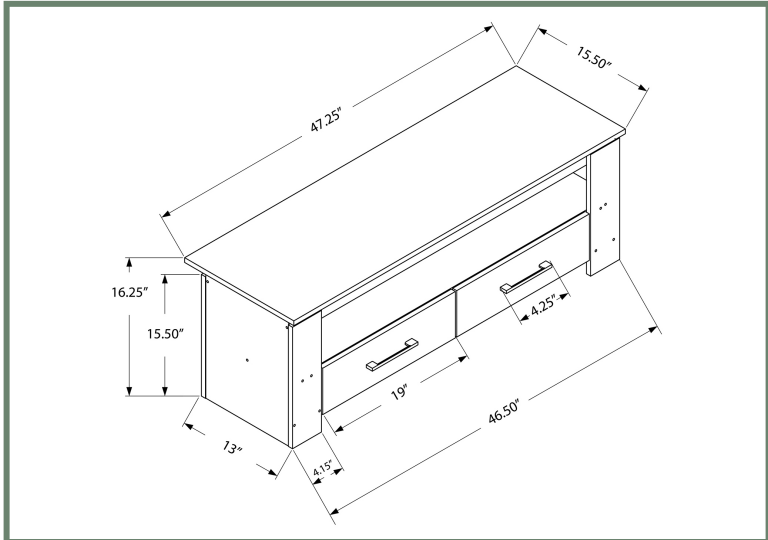

ENTERTAINMENT

I 2870

I 2871

I 2608

I 2608 - TV STAND - 48" L / GREY WITH 2 STORAGE DRAWERS

ENTERTAINMENT

I 2602

I 2602 - TV STAND - 48" L / DARK TAUPE WITH 2 STORAGE DRAWERS