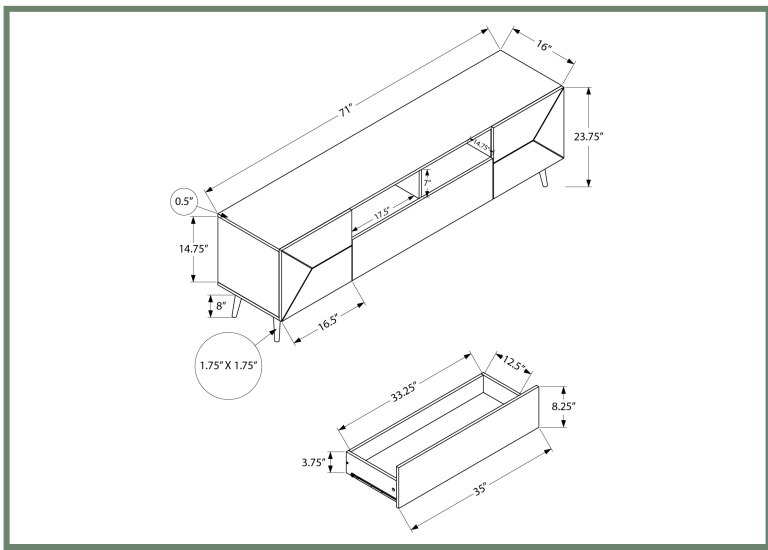

NEW

I 2753

I 2753 - TV STAND - 72"L / WALNUT WITH STORAGE
I 2754 - TV STAND - 72"L / BLACK WOOD-LOOK WITH STORAGE

ENTERTAINMENT

I 2754

NEW

I 2787

I 2787 - TV STAND - 72" L / DARK WALNUT WITH STORAGE