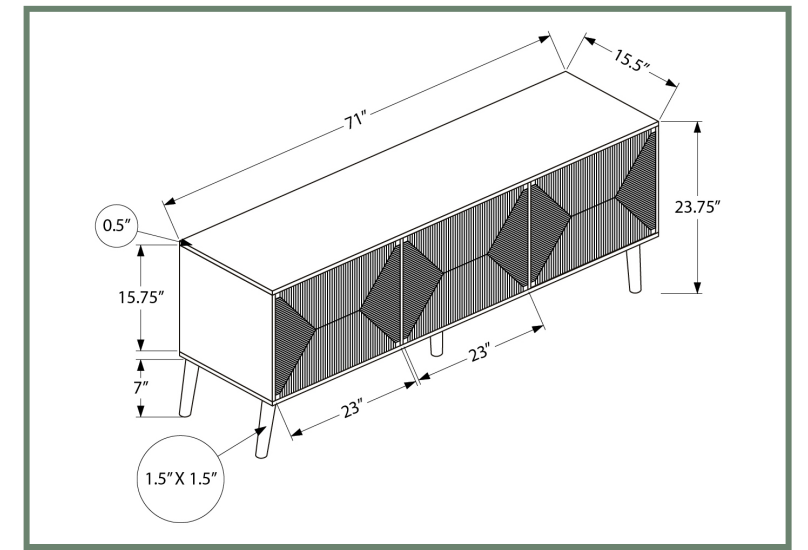

NEW

I 2793

I 2793 - TV STAND - 72" L / LIGHT WALNUT / SEAGRASS WITH 3 DOORS

ENTERTAINMENT

NEW

I 2718

I 2718 - TV STAND - 72" L / DARK BROWN WOOD-LOOK WITH STORAGE

ENTERTAINMENT