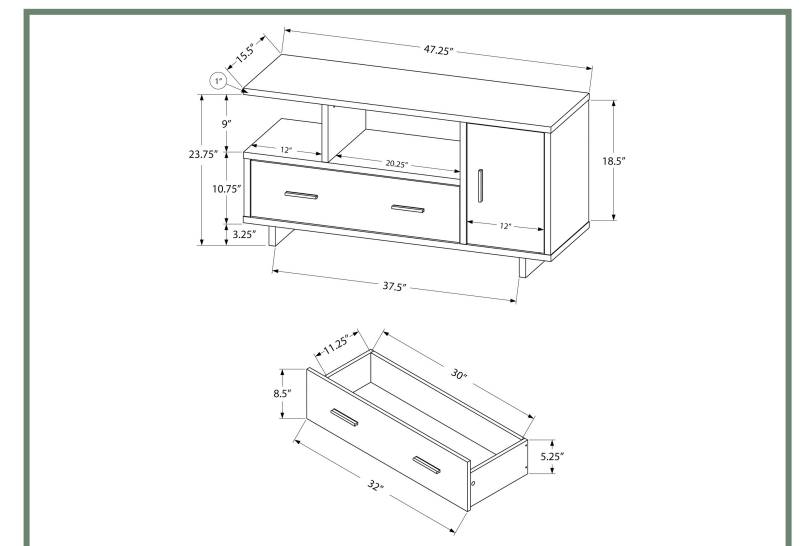

I 2721

ENTERTAINMENT

I 2800

I 2800 - TV STAND - 48"L / WHITE WITH STORAGE
 I 2801 - TV STAND - 48"L / BLACK / GREY TOP WITH STORAGE

ENTERTAINMENT

I 2801

I 2803

- I 2803 - TV STAND - 48" L / BLACK / BROWN RECLAIMED WOOD-LOOK
- I 2804 - TV STAND - 48" L / BLACK / GREY RECLAIMED WOOD-LOOK
- I 2805 - TV STAND - 48" L / ESPRESSO / TAUPE RECLAIMED WOOD-LOOK