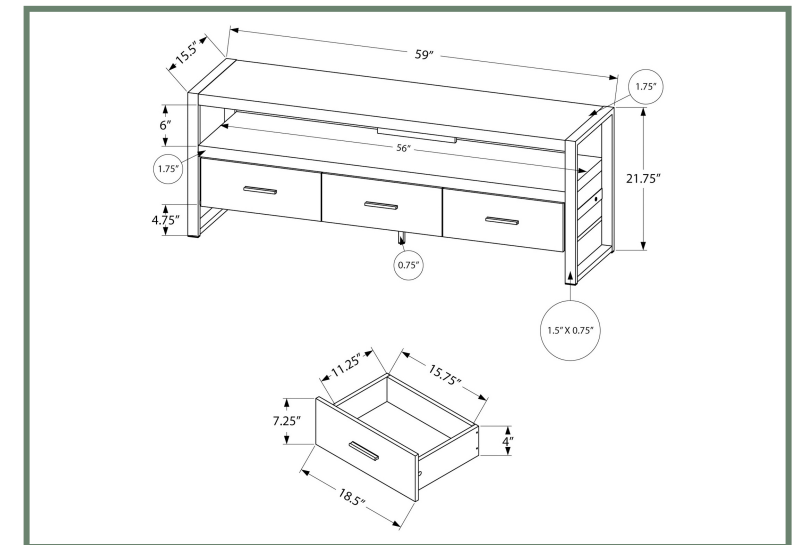

I 2823 - TV STAND - 60"L / BLACK RECLAIMED WOOD-LOOK / 3 DRAWERS
I 2821 - TV STAND - 60"L / GREY RECLAIMED WOOD-LOOK / 3 DRAWERS

I 2821

ENTERTAINMENT