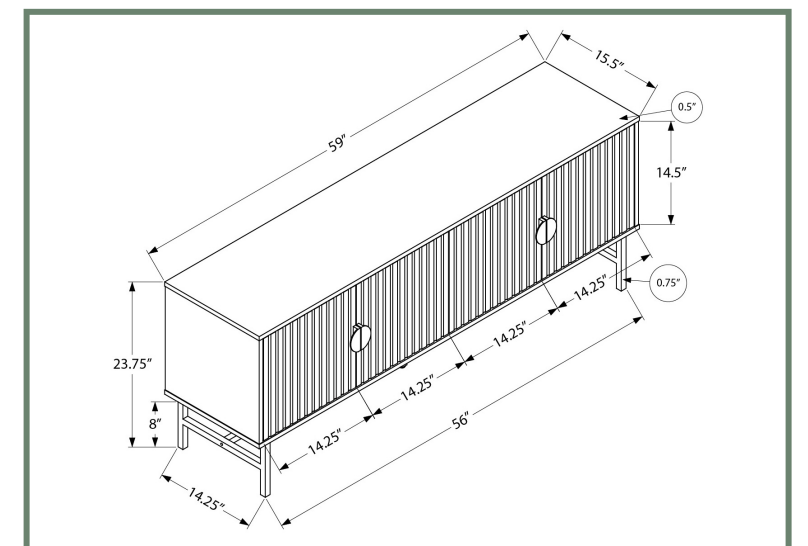

I 2734

- I 2734 - TV STAND - 60"L / BLACK / BLACK METAL WITH STORAGE
- I 2738 - TV STAND - 60"L / WHITE / BLACK METAL WITH STORAGE
- I 2739 - TV STAND - 60"L / GREY / BLACK METAL WITH STORAGE

ENTERTAINMENT