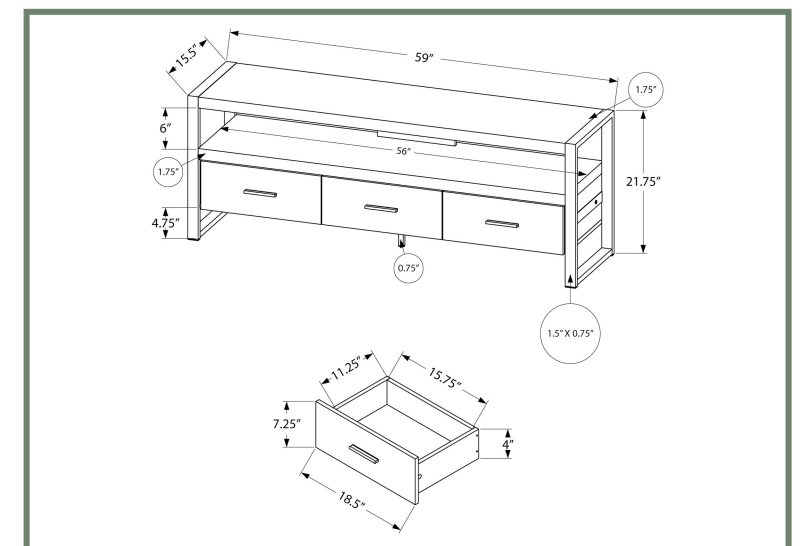

I 2820 - TV STAND - 60" L / BROWN RECLAIMED WOOD-LOOK / 3 DRAWERS
I 2822 - TV STAND - 60" L / TAUPE RECLAIMED WOOD-LOOK / 3 DRAWERS

ENTERTAINMENT

I 2822