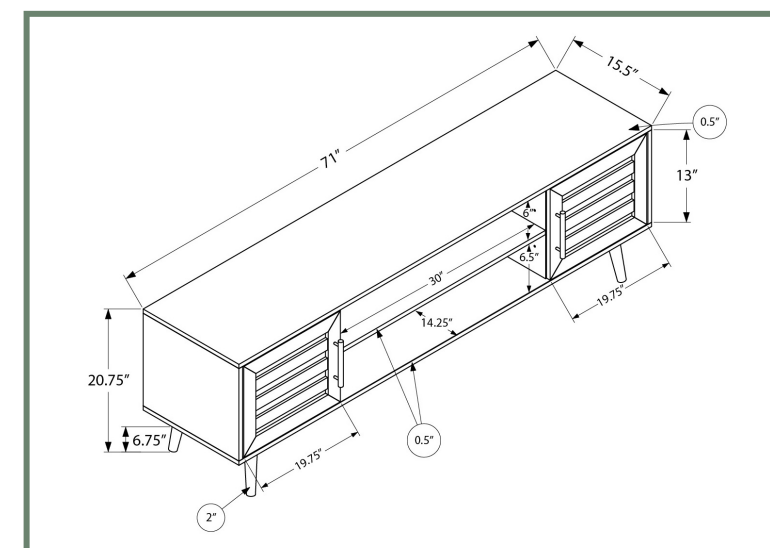

I 2783

ENTERTAINMENT

I 2723

I 2723 - TV STAND - 72" L / WALNUT WITH STORAGE

ENTERTAINMENT

I 2717

I 2717 - TV STAND - 72" L / BROWN WOOD-LOOK WITH 2 DOORS

ENTERTAINMENT