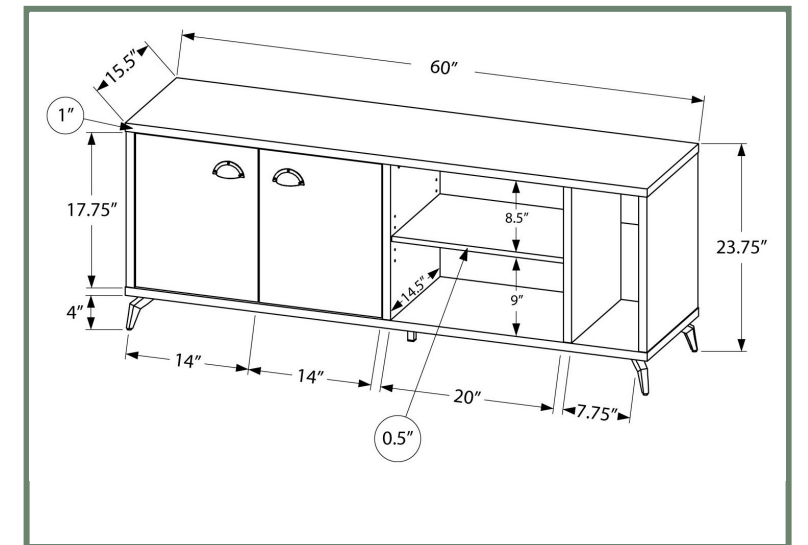

I 2831 - TV STAND - 60"L / GREY CONCRETE / MEDIUM BROWN RECLAIMED
I 2841 - TV STAND - 60"L / WHITE / GREY CEMENT-LOOK TOP

I 2841

ENTERTAINMENT