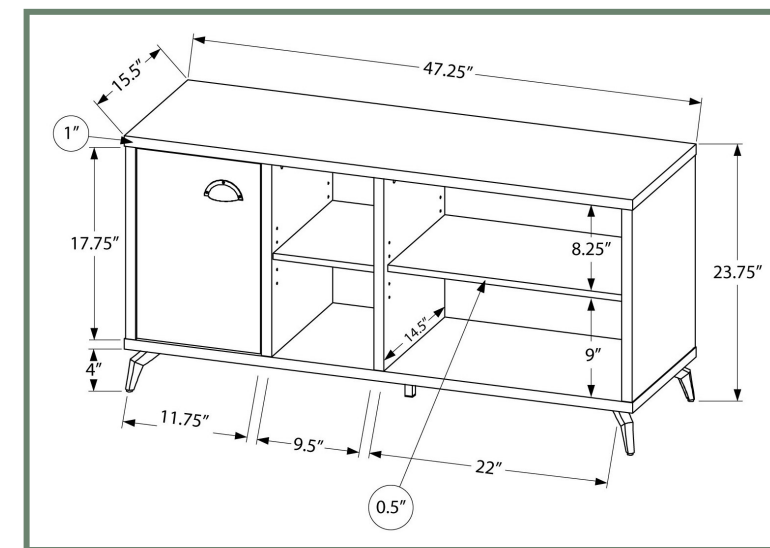

I 2830 - TV STAND - 48"L / GREY CONCRETE / MEDIUM BROWN RECLAIMED
I 2840 - TV STAND - 48"L / WHITE / GREY CEMENT-LOOK TOP

ENTERTAINMENT

I 2840