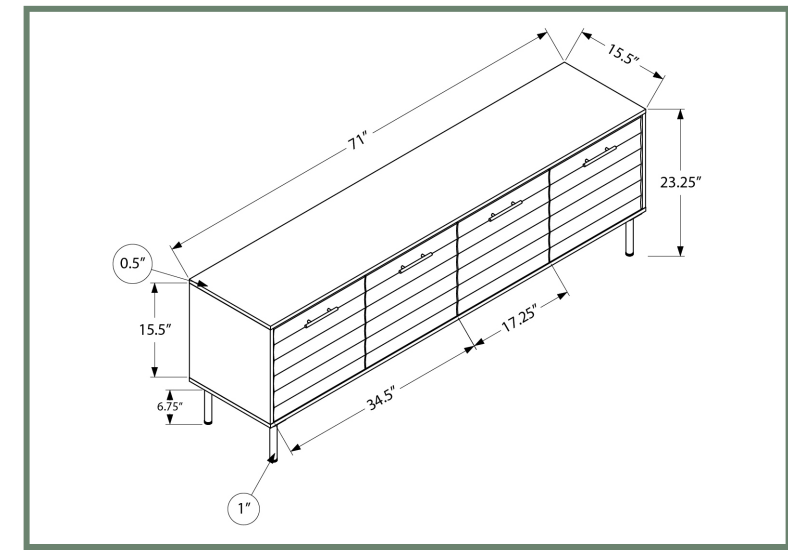

NEW

I 2722

I 2722 - TV STAND - 72" L / WALNUT WITH STORAGE

ENTERTAINMENT

NEW

I 2727

I 2727 - TV STAND - 72" L / DARK BROWN WOOD-LOOK WITH 4 DOORS

ENTERTAINMENT