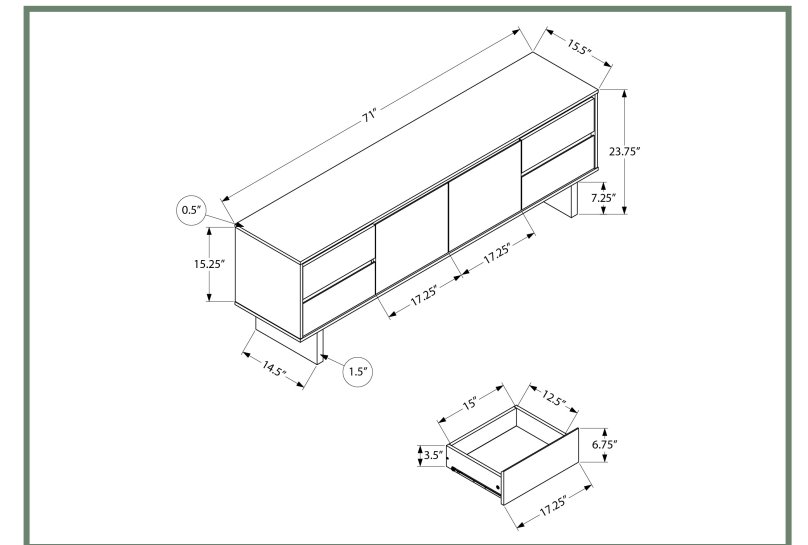

NEW

I 2793

I 2793 - TV STAND - 72" L / LIGHT WALNUT / SEAGRASS WITH 3 DOORS

ENTERTAINMENT

NEW

I 2718

I 2718 - TV STAND - 72" L / DARK BROWN WOOD-LOOK WITH STORAGE

ENTERTAINMENT