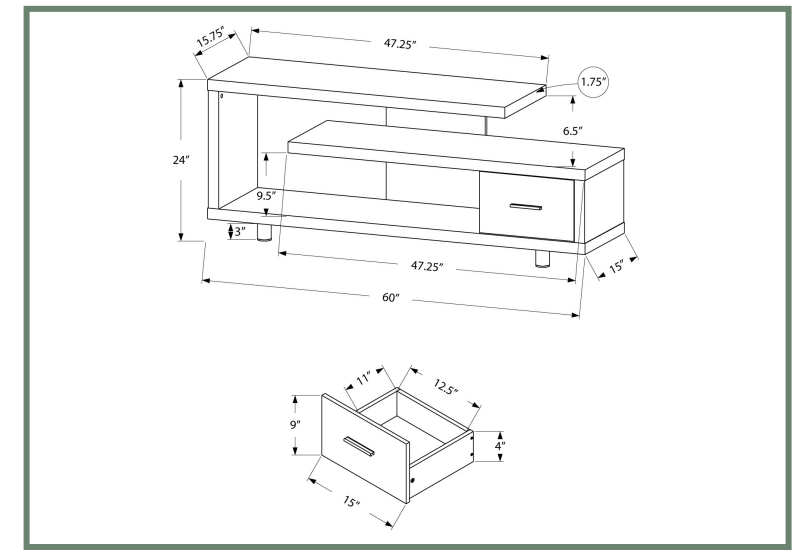

I 2573

ENTERTAINMENT

I 2574

I 2574 - TV STAND - 60"L / DARK TAUPE WITH 1 DRAWER
 I 2572 - TV STAND - 60"L / ESPRESSO WITH 1 DRAWER

I 2572

ENTERTAINMENT

I 2721 - TV STAND - 60" L / DARK TAUPE WITH 2 STORAGE DRAWERS