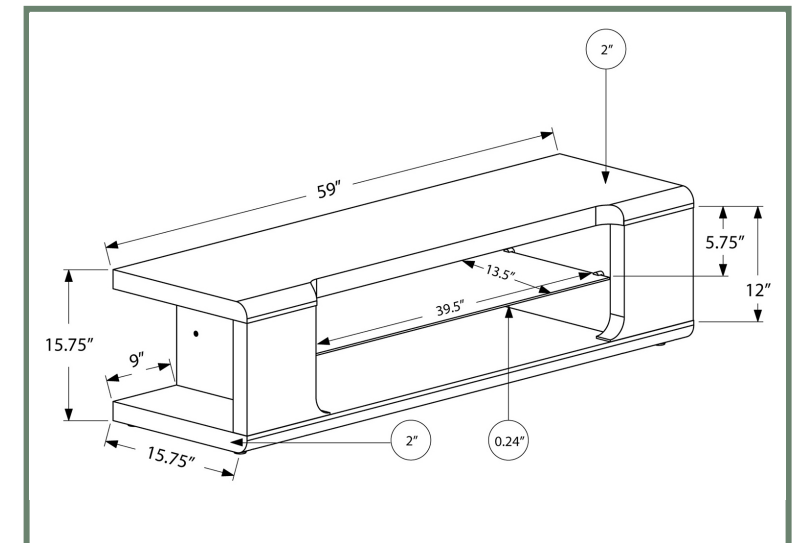

I 2738

I 2739

I 3535

I 3535 - TV STAND - 60" L / HIGH GLOSSY WHITE WITH TEMPERED GLASS

ENTERTAINMENT

I 3548 - TV STAND - 63"L / HIGH GLOSSY WHITE WITH TEMPERED GLASS

I 3548

ENTERTAINMENT