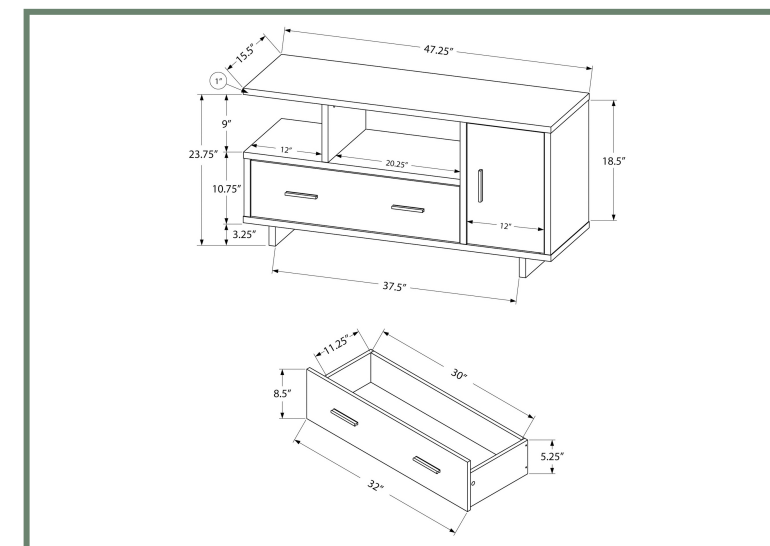

I 2803

- I 2803 - TV STAND - 48" L / BLACK / BROWN RECLAIMED WOOD-LOOK
- I 2804 - TV STAND - 48" L / BLACK / GREY RECLAIMED WOOD-LOOK
- I 2805 - TV STAND - 48" L / ESPRESSO / TAUPE RECLAIMED WOOD-LOOK

ENTERTAINMENT

I 2805