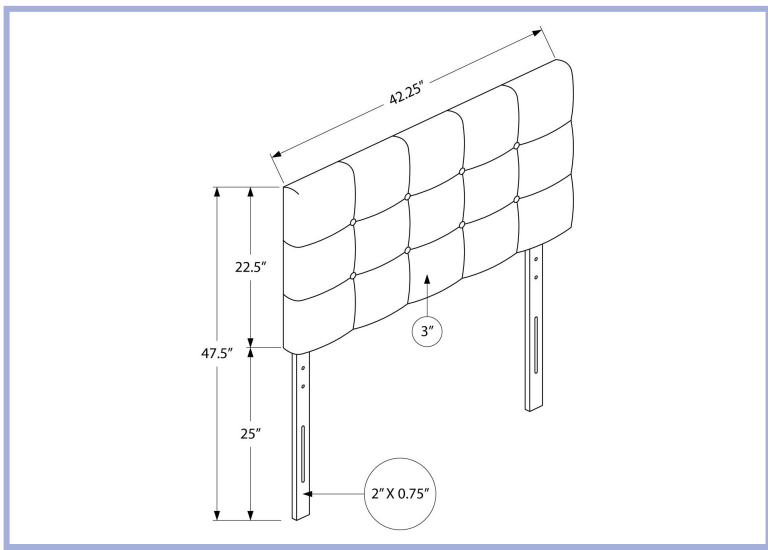

I 6002T

I 6002T - BED - TWIN SIZE / WHITE LEATHER-LOOK HEADBOARD ONLY
 I 6001T - BED - TWIN SIZE / GREY LEATHER-LOOK HEADBOARD ONLY

YOUTH

I 6001T

I 5910T

- I 5910T - BED - TWIN SIZE / DARK BROWN LEATHER-LOOK
- I 5911T - BED - TWIN SIZE / WHITE LEATHER-LOOK
- I 5912T - BED - TWIN SIZE / GREY LEATHER-LOOK