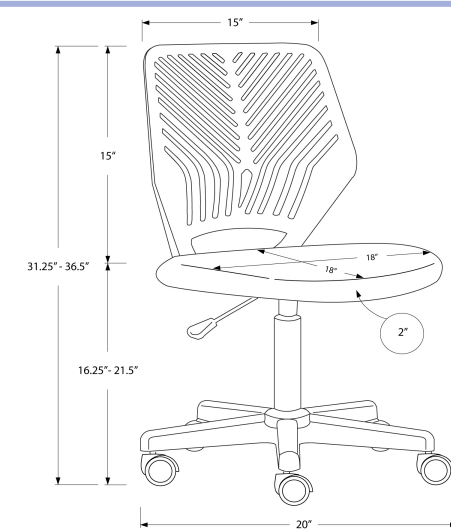

I 7465

I 7336

I 7336 - OFFICE CHAIR - BLACK JUVENILE / BLACK BASE ON CASTORS
I 7338 - OFFICE CHAIR - WHITE JUVENILE / BLACK BASE ON CASTORS

I 7338

YOUTH

I 7111

- I 7111 - COMPUTER DESK - 30"L / JUVENILE BLACK / BLACK METAL
- I 7110 - COMPUTER DESK - 30"L / JUVENILE WHITE / WHITE METAL
- I 7119 - COMPUTER DESK - 30"L / JUVENILE NATURAL / WHITE METAL

YOUTH

I 7110

I 7119

I 7100

I 7100 - COMPUTER DESK - 31" L / WHITE TOP / SILVER METAL

YOUTH

I 7192

I 7192 - COMPUTER DESK - 42" L / GREY WITH A STORAGE DRAWER