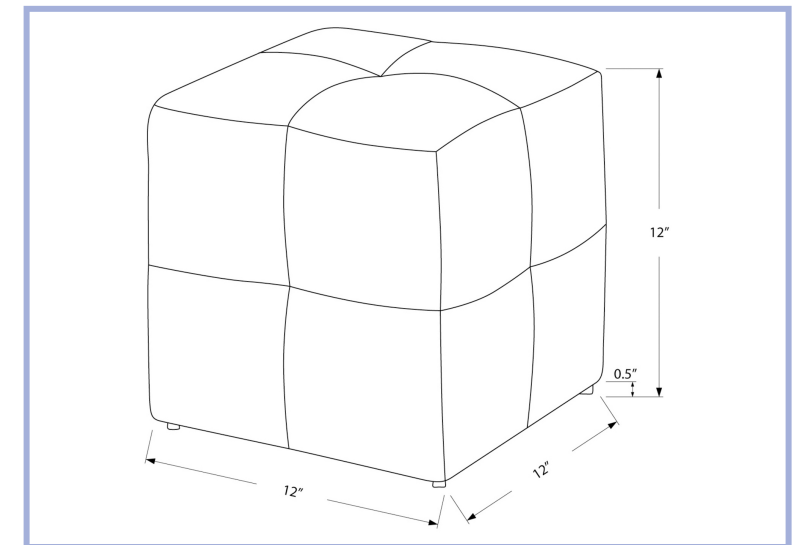

I 5984T

YOUTH

I 8162

I 8162 - OTTOMAN - 2PCS SET / JUVENILE / VINTAGE FRENCH FABRIC

YOUTH

I 7260

I 7260 - OFFICE CHAIR - BLACK MESH JUVENILE / MULTI-POSITION
 I 7261 - OFFICE CHAIR - WHITE MESH JUVENILE / MULTI-POSITION
 I 7262 - OFFICE CHAIR - GREY MESH JUVENILE / MULTI POSITION