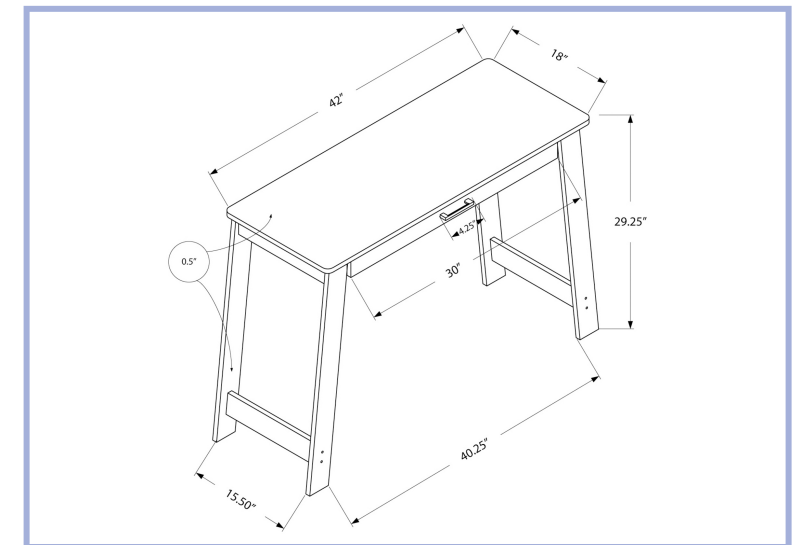

I 7190 - COMPUTER DESK - 42" L / ESPRESSO WITH A STORAGE DRAWER

I 7191 - COMPUTER DESK - 42" L / DARK TAUPE WITH A STORAGE DRAWER

I 7190

I 7191

YOUTH

I 7220 - COMPUTER DESK - 42" L / BLACK / BLACK METAL
I 7217 - COMPUTER DESK - 42" L / GREY / DARK GREY METAL