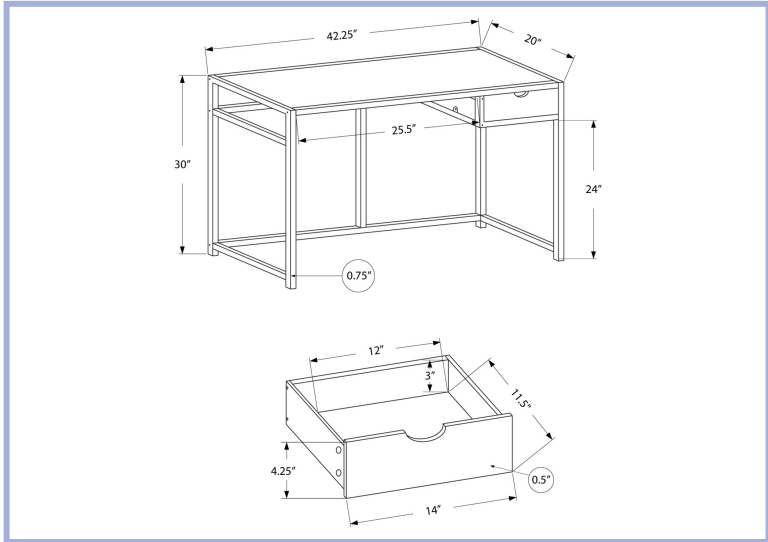

I 7571

I 7572

YOUTH

I 7221

I 7221 - COMPUTER DESK - 42" L / DARK TAUPE / BLACK METAL
 I 7574 - COMPUTER DESK - 42" L / BROWN RECLAIMED / BLACK METAL

I 7574

YOUTH

I 7346