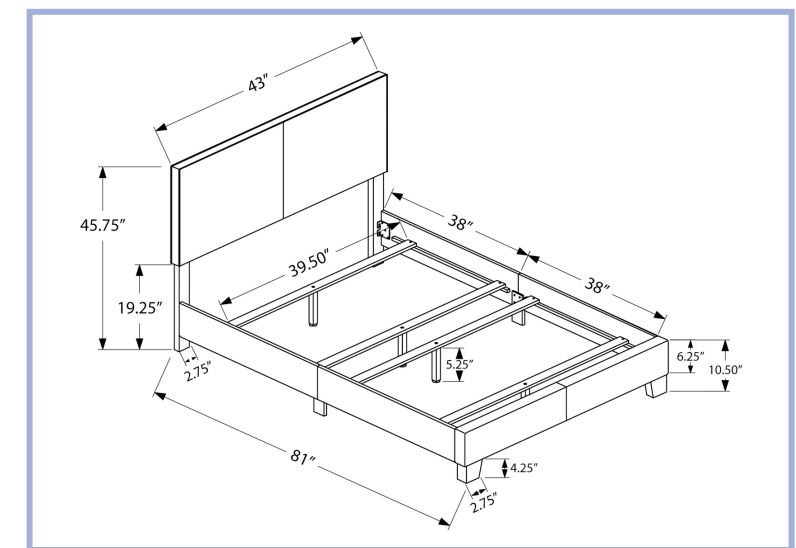

- I 5910T - BED - TWIN SIZE / DARK BROWN LEATHER-LOOK
- I 5911T - BED - TWIN SIZE / WHITE LEATHER-LOOK
- I 5912T - BED - TWIN SIZE / GREY LEATHER-LOOK

I 5912T

YOUTH