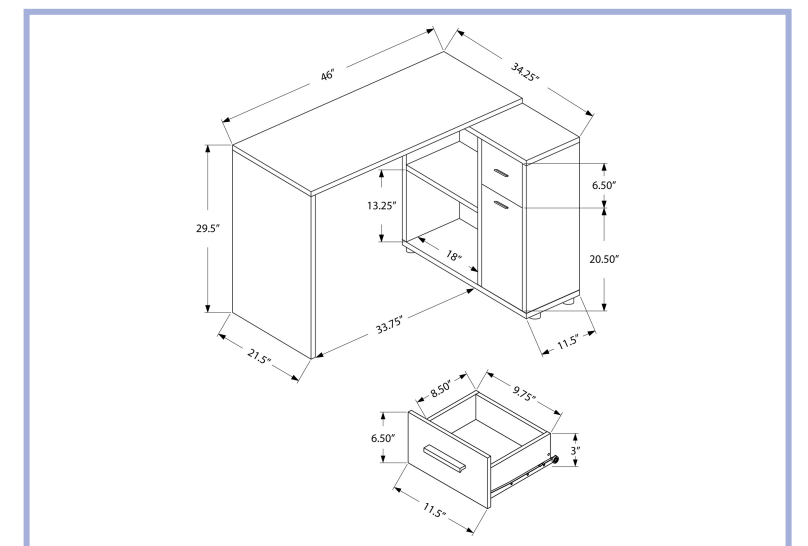

I 7349

YOUTH