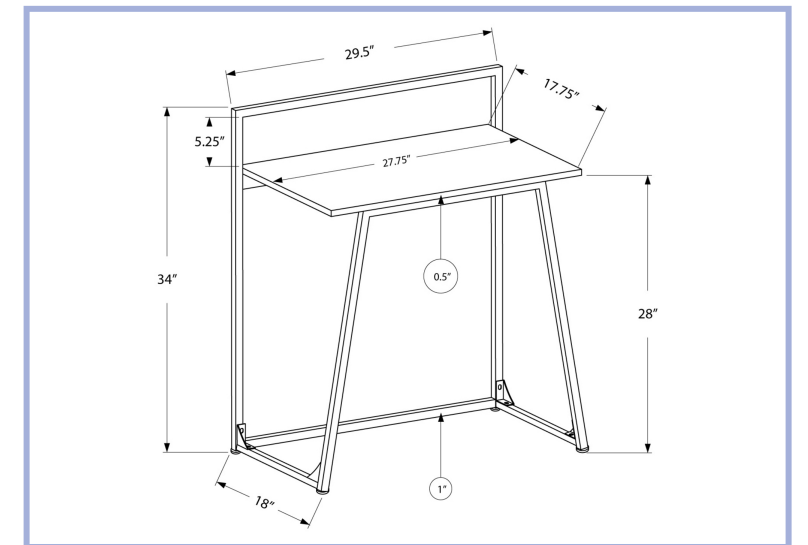

YOUTH

I 7110

I 7119

I 7100

I 7100 - COMPUTER DESK - 31" L / WHITE TOP / SILVER METAL

YOUTH

I 7192

I 7192 - COMPUTER DESK - 42" L / GREY WITH A STORAGE DRAWER