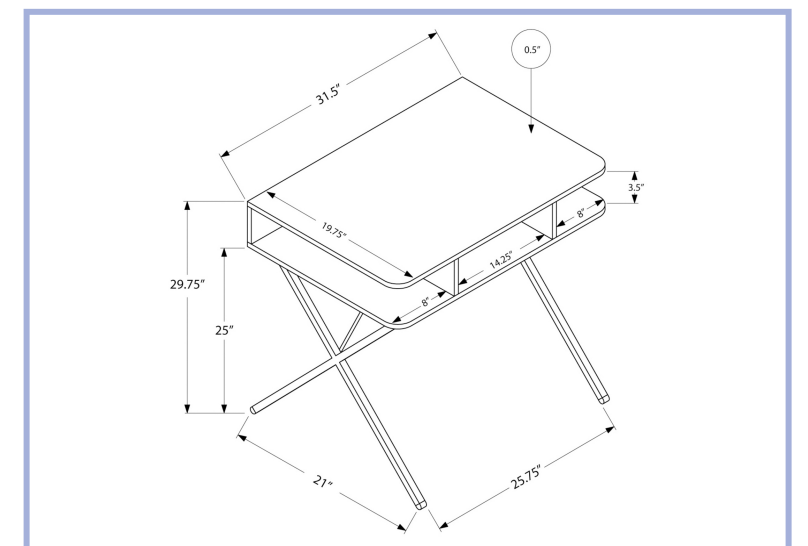

YOUTH

I 7110

I 7119

I 7100

I 7100 - COMPUTER DESK - 31" L / WHITE TOP / SILVER METAL

YOUTH

I 7192

I 7192 - COMPUTER DESK - 42" L / GREY WITH A STORAGE DRAWER