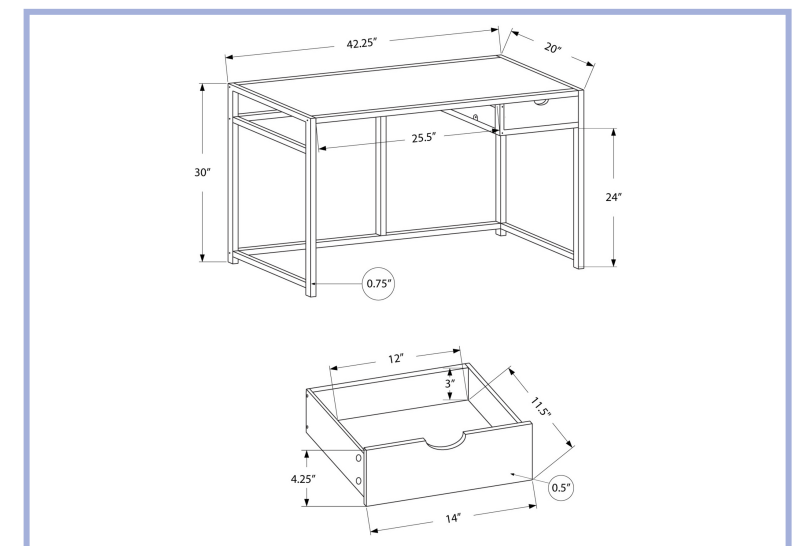

- I 7573 - COMPUTER DESK - 42"L / GREY STONE-LOOK / BLACK METAL
- I 7571 - COMPUTER DESK - 42"L / WHITE MARBLE-LOOK / BLACK METAL
- I 7572 - COMPUTER DESK - 42"L / BLACK MARBLE-LOOK / BLACK METAL

I 7572

YOUTH