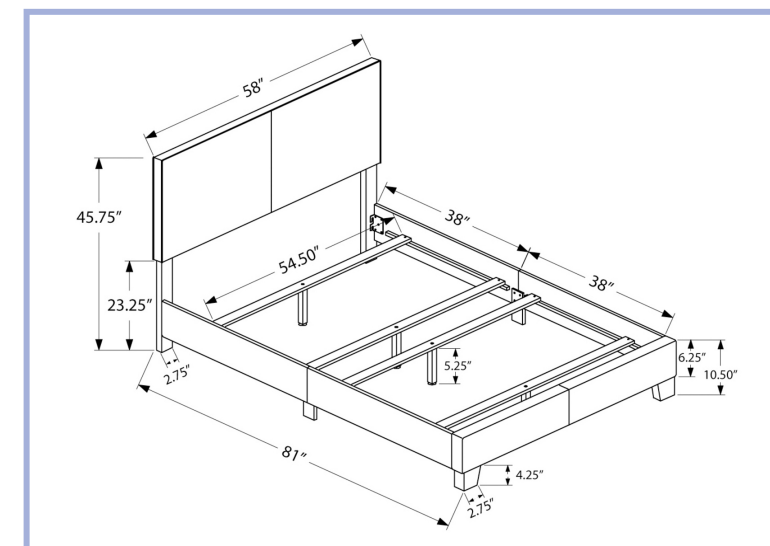

YOUTH

I 5986T

I 5986T - BED - TWIN SIZE / DARK GREY VELVET WITH CHROME TRIM
I 5984T - BED - TWIN SIZE / GREY LINEN WITH CHROME TRIM

I 5984T

YOUTH

I 5910F

I 5910F - BED - FULL SIZE / DARK BROWN LEATHER-LOOK

YOUTH