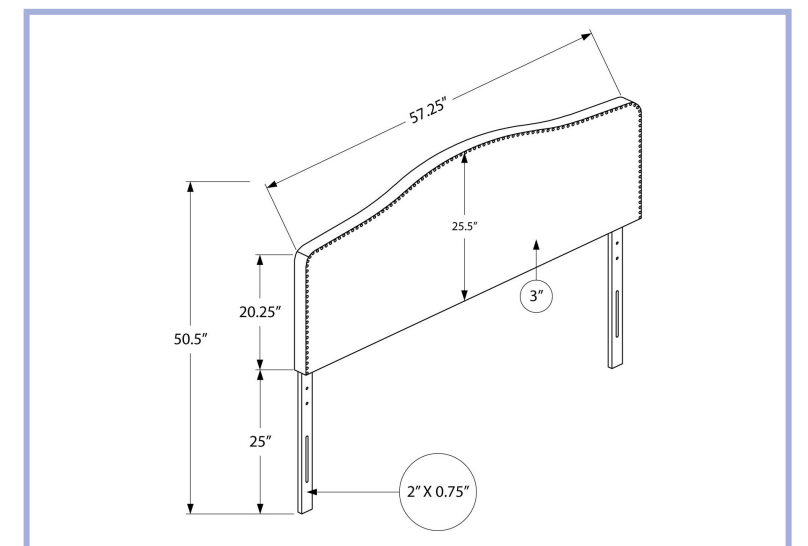

YOUTH

I 6012F

I 6012F - BED - FULL SIZE / WHITE LEATHER-LOOK HEADBOARD ONLY
I 6011F - BED - FULL SIZE / GREY LEATHER-LOOK HEADBOARD ONLY

YOUTH

I 6011F

I 6013F

I 6013F - BED - FULL SIZE / GREY LINEN HEADBOARD ONLY
I 6014F - BED - FULL SIZE / BEIGE LINEN HEADBOARD ONLY