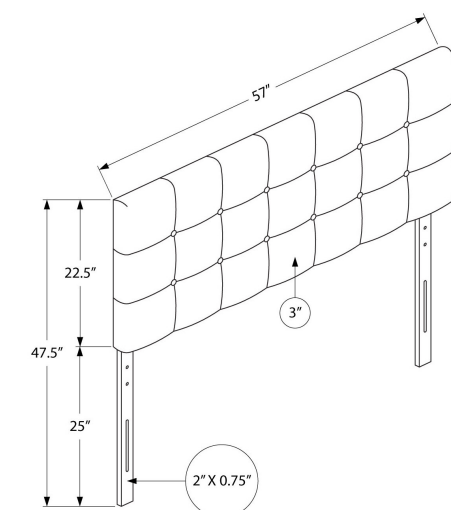

I 6001F

YOUTH