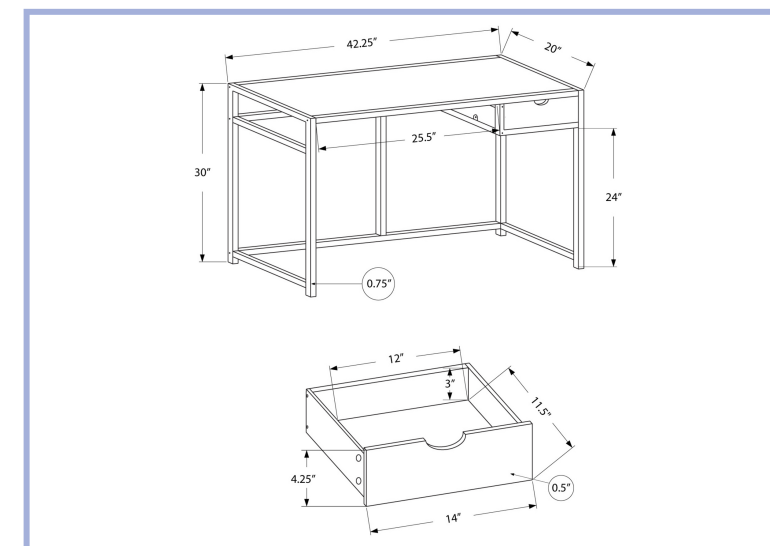

I 7221

I 7221 - COMPUTER DESK - 42"L / DARK TAUPE / BLACK METAL

I 7574 - COMPUTER DESK - 42"L / BROWN RECLAIMED / BLACK METAL

I 7217 - COMPUTER DESK - 42"L / GREY / DARK GREY METAL

I 7574

I 7217

YOUTH

I 7163