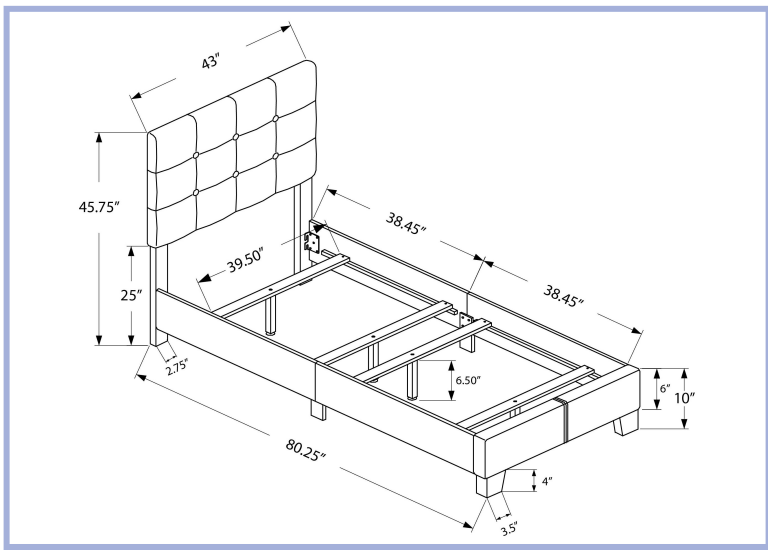

I 5806T

- I 5806T - BED - TWIN SIZE / LIGHT BLUE BOUCLE FABRIC**
- I 5924T - BED - TWIN SIZE / BLACK VELVET**
- I 5917T - BED - TWIN SIZE / GREEN VELVET**

YOUTH

I 5924T

I 5917T

I 5982T

I 5982T - BED - TWIN SIZE / BROWN LEATHER-LOOK WITH WOOD LEGS