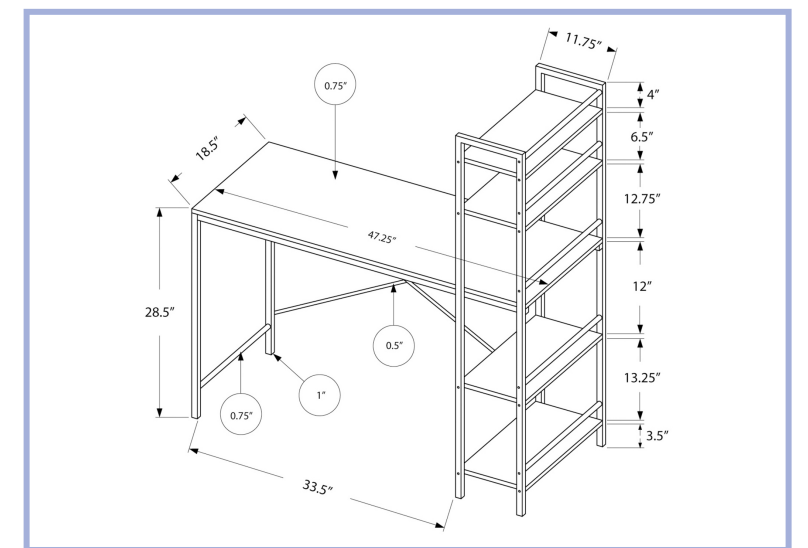

I 7163 - COMPUTER DESK - 32"L / WHITE TOP / WHITE METAL

YOUTH

I 7165

I 7165 - COMPUTER DESK - 48" L / WHITE TOP / WHITE METAL
 I 7166 - COMPUTER DESK - 48" L / ESPRESSO TOP / SILVER METAL

I 7166

YOUTH

I 7346