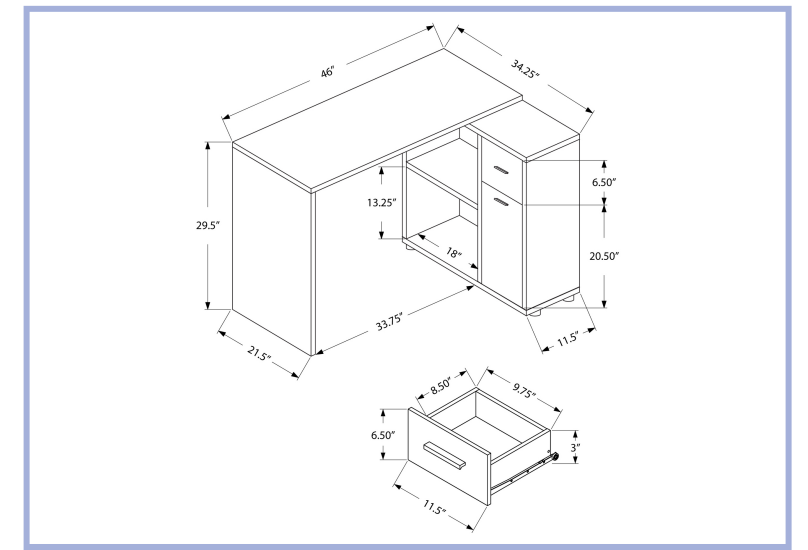

- I 7351 - COMPUTER DESK - 46" L / GREY WITH A STORAGE CABINET
- I 7350 - COMPUTER DESK - 46" L / WHITE WITH A STORAGE CABINET
- I 7349 - COMPUTER DESK - 46" L / BROWN OAK / STORAGE CABINET

I 7349

YOUTH