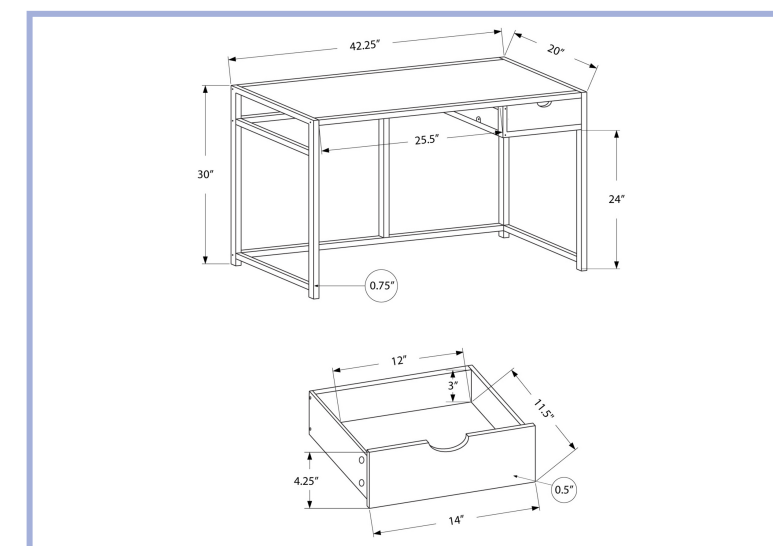

I 7572 - COMPUTER DESK - 42"L / BLACK MARBLE-LOOK / BLACK METAL
I 7571 - COMPUTER DESK - 42"L / WHITE MARBLE-LOOK / BLACK METAL
I 7222 - COMPUTER DESK - 42"L / WHITE / SILVER METAL

I 7222

YOUTH