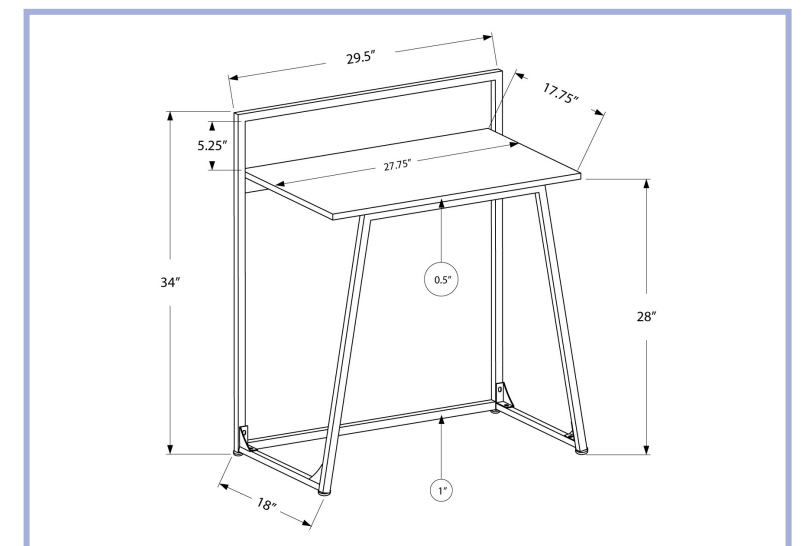

I 7110

YOUTH

I 7119

I 7100

I 7100 - COMPUTER DESK - 31" L / WHITE TOP / SILVER METAL

YOUTH

I 7192

I 7192 - COMPUTER DESK - 42" L / GREY WITH A STORAGE DRAWER