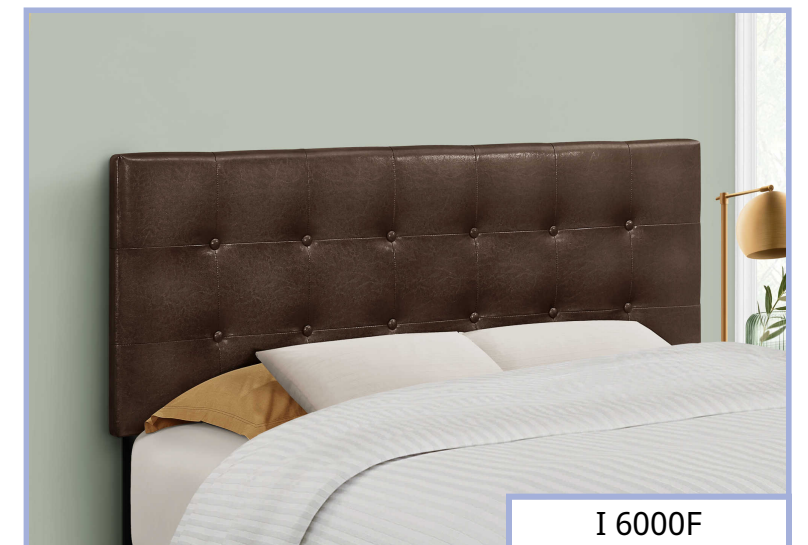

YOUTH

I 6012F

I 6012F - BED - FULL SIZE / WHITE LEATHER-LOOK HEADBOARD ONLY
I 6011F - BED - FULL SIZE / GREY LEATHER-LOOK HEADBOARD ONLY

YOUTH

I 6011F

I 6013F

I 6013F - BED - FULL SIZE / GREY LINEN HEADBOARD ONLY
I 6014F - BED - FULL SIZE / BEIGE LINEN HEADBOARD ONLY

I 6014F

YOUTH

I 6004F

I 6004F - BED - FULL SIZE / BEIGE LINEN HEADBOARD ONLY
I 6003F - BED - FULL SIZE / GREY LINEN HEADBOARD ONLY

YOUTH

I 6003F

I 6002F

I 6002F - BED - FULL SIZE / WHITE LEATHER-LOOK HEADBOARD ONLY
I 6000F - BED - FULL SIZE / BROWN LEATHER-LOOK HEADBOARD ONLY
I 6001F - BED - FULL SIZE / GREY LEATHER-LOOK HEADBOARD ONLY

I 6000F

I 6001F

YOUTH

I 6002T

I 6002T - BED - TWIN SIZE / WHITE LEATHER-LOOK HEADBOARD ONLY
I 6001T - BED - TWIN SIZE / GREY LEATHER-LOOK HEADBOARD ONLY

I 6001T

YOUTH

I 5910T