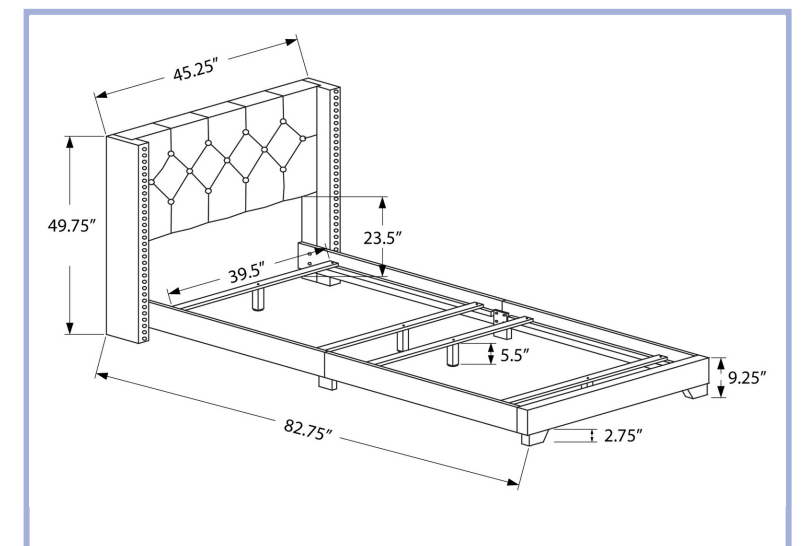

YOUTH

I 5986T

I 5986T - BED - TWIN SIZE / DARK GREY VELVET WITH CHROME TRIM
I 5984T - BED - TWIN SIZE / GREY LINEN WITH CHROME TRIM

I 5984T

YOUTH

I 5910F

I 5910F - BED - FULL SIZE / DARK BROWN LEATHER-LOOK

YOUTH