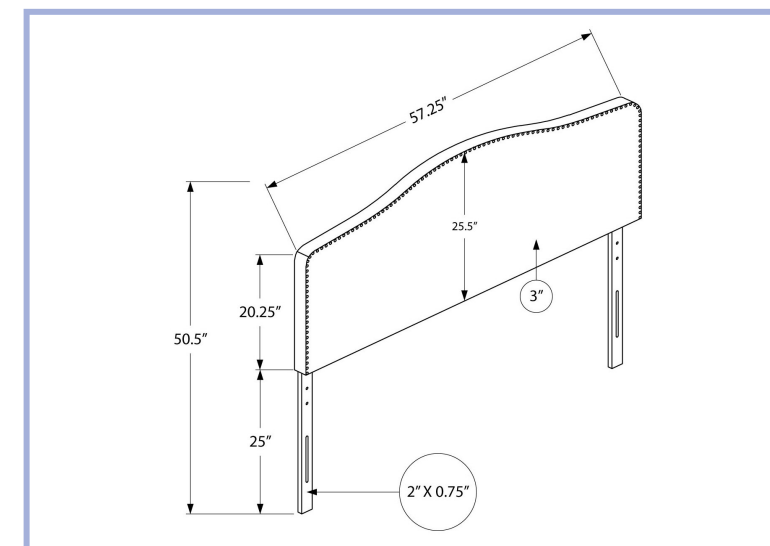

I 6013F - BED - FULL SIZE / GREY LINEN HEADBOARD ONLY
I 6014F - BED - FULL SIZE / BEIGE LINEN HEADBOARD ONLY

I 6014F

YOUTH