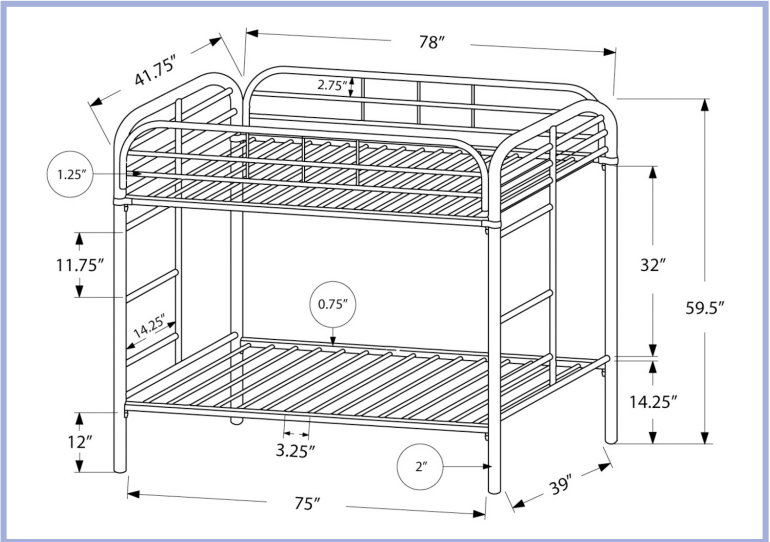

NEW

I 2230K

I 2230K - BUNK BED - TWIN / TWIN SIZE / BLACK METAL
I 2230S - BUNK BED - TWIN / TWIN SIZE / SILVER METAL

YOUTH

I 2230S