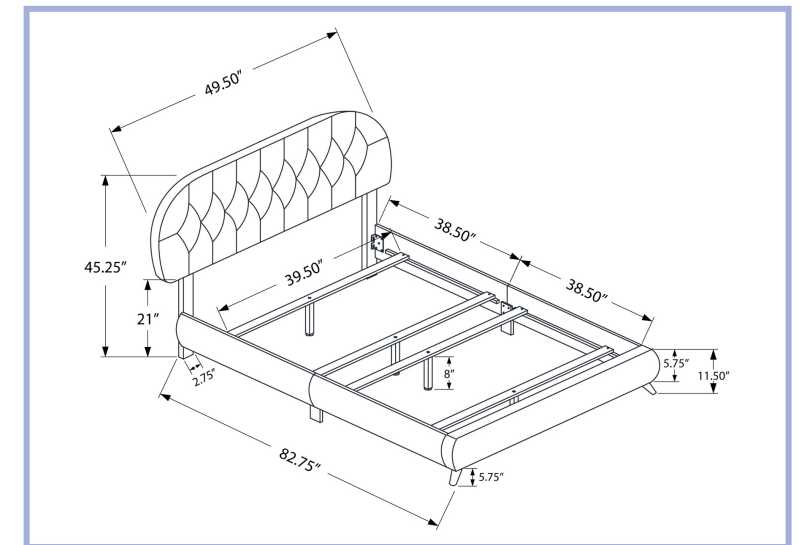

I 5806T

- I 5806T - BED - TWIN SIZE / LIGHT BLUE BOUCLE FABRIC**
- I 5924T - BED - TWIN SIZE / BLACK VELVET**
- I 5917T - BED - TWIN SIZE / GREEN VELVET**

YOUTH

I 5924T

I 5917T

I 5982T

I 5982T - BED - TWIN SIZE / BROWN LEATHER-LOOK WITH WOOD LEGS