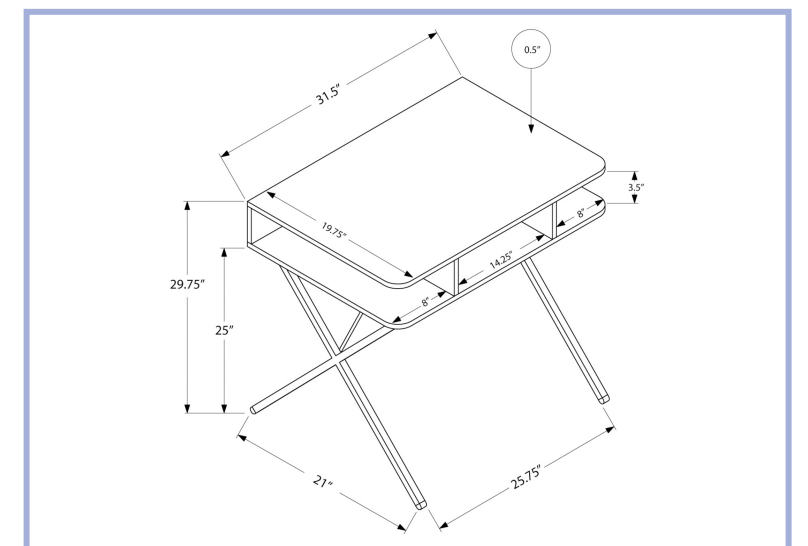

I 7110

YOUTH

I 7119

I 7100

I 7100 - COMPUTER DESK - 31" L / WHITE TOP / SILVER METAL

YOUTH

I 7192

I 7192 - COMPUTER DESK - 42" L / GREY WITH A STORAGE DRAWER