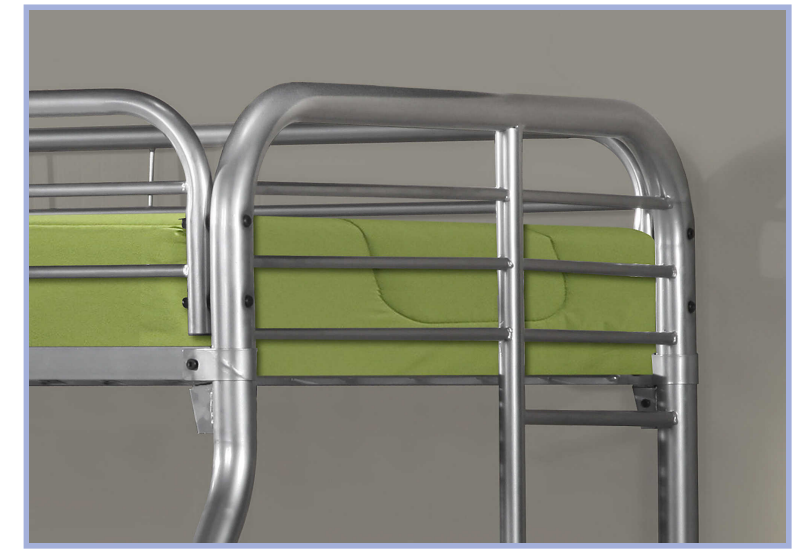

NEW

I 2230K

I 2230K - BUNK BED - TWIN / TWIN SIZE / BLACK METAL
I 2230S - BUNK BED - TWIN / TWIN SIZE / SILVER METAL

YOUTH

I 2230S

NEW

I 2231S

I 2231S - BUNK BED - TWIN / FULL SIZE / SILVER METAL

YOUTH

I 6012F

I 6012F - BED - FULL SIZE / WHITE LEATHER-LOOK HEADBOARD ONLY
I 6011F - BED - FULL SIZE / GREY LEATHER-LOOK HEADBOARD ONLY

YOUTH

I 6011F

I 6013F

I 6013F - BED - FULL SIZE / GREY LINEN HEADBOARD ONLY
I 6014F - BED - FULL SIZE / BEIGE LINEN HEADBOARD ONLY

I 6014F

YOUTH

I 6004F

I 6004F - BED - FULL SIZE / BEIGE LINEN HEADBOARD ONLY
I 6003F - BED - FULL SIZE / GREY LINEN HEADBOARD ONLY

YOUTH

I 6003F

I 6002F

I 6002F - BED - FULL SIZE / WHITE LEATHER-LOOK HEADBOARD ONLY
I 6000F - BED - FULL SIZE / BROWN LEATHER-LOOK HEADBOARD ONLY
I 6001F - BED - FULL SIZE / GREY LEATHER-LOOK HEADBOARD ONLY