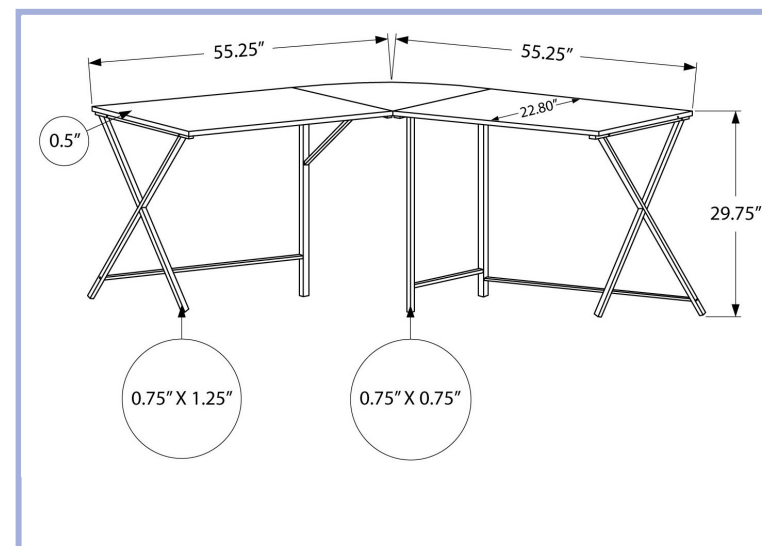

- I 7196 - COMPUTER DESK - 55" L / GREY TOP / BLACK METAL CORNER
- I 7197 - COMPUTER DESK - 55" L / DARK TAUPE TOP / BLACK METAL CORNER
- I 7195 - COMPUTER DESK - 55" L / WHITE TOP / BLACK METAL CORNER

I 7195

YOUTH