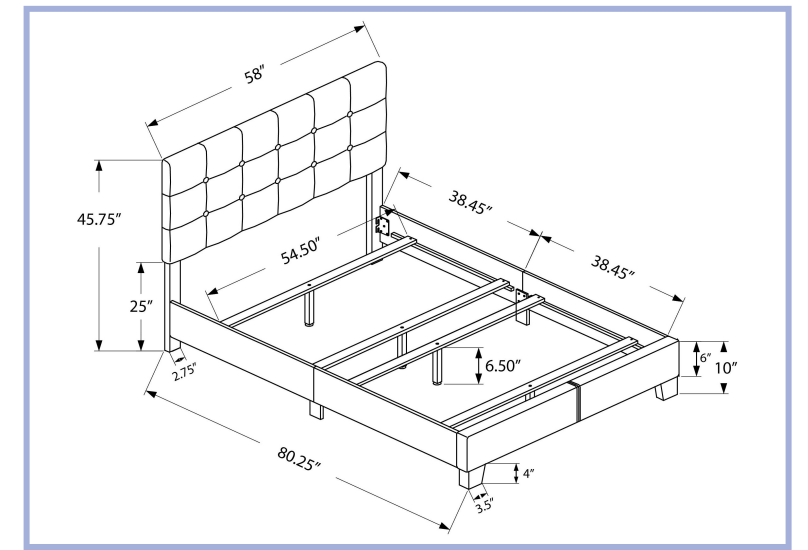

NEW

I 5801F

I 5801F - BED - FULL SIZE / LIGHT GREY BOUCLE FABRIC
I 5803F - BED - FULL SIZE / DARK GREY BOUCLE FABRIC
I 5805F - BED - FULL SIZE / BLACK BOUCLE FABRIC

YOUTH