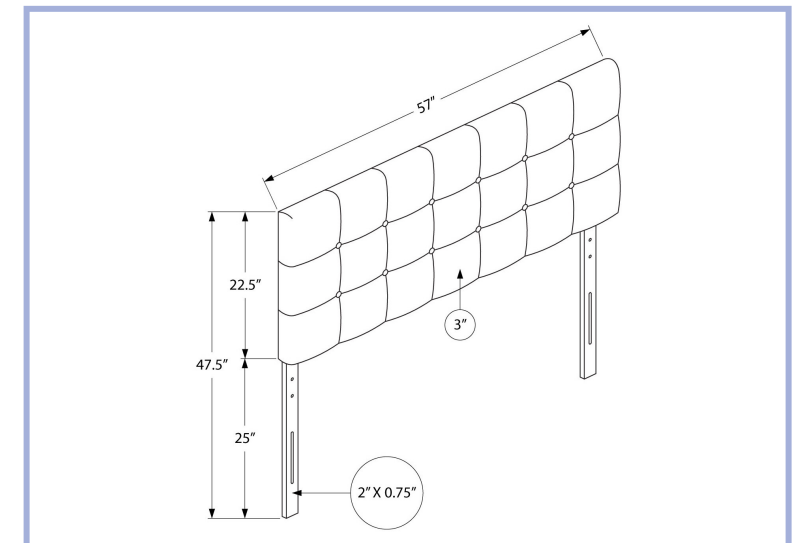

I 6014F

YOUTH

I 6004F

I 6004F - BED - FULL SIZE / BEIGE LINEN HEADBOARD ONLY
I 6003F - BED - FULL SIZE / GREY LINEN HEADBOARD ONLY

YOUTH

I 6003F

I 6002F

I 6002F - BED - FULL SIZE / WHITE LEATHER-LOOK HEADBOARD ONLY
I 6000F - BED - FULL SIZE / BROWN LEATHER-LOOK HEADBOARD ONLY
I 6001F - BED - FULL SIZE / GREY LEATHER-LOOK HEADBOARD ONLY