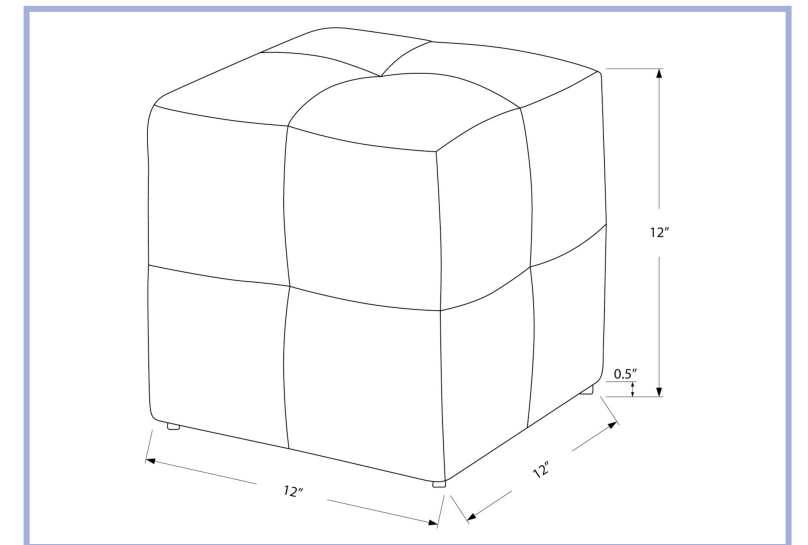

YOUTH

I 5925F

I 5925F - BED - FULL SIZE / GREY LINEN WITH CHROME TRIM

YOUTH

I 8162

I 8162 - OTTOMAN - 2PCS SET / JUVENILE / VINTAGE FRENCH FABRIC

YOUTH

I 2007