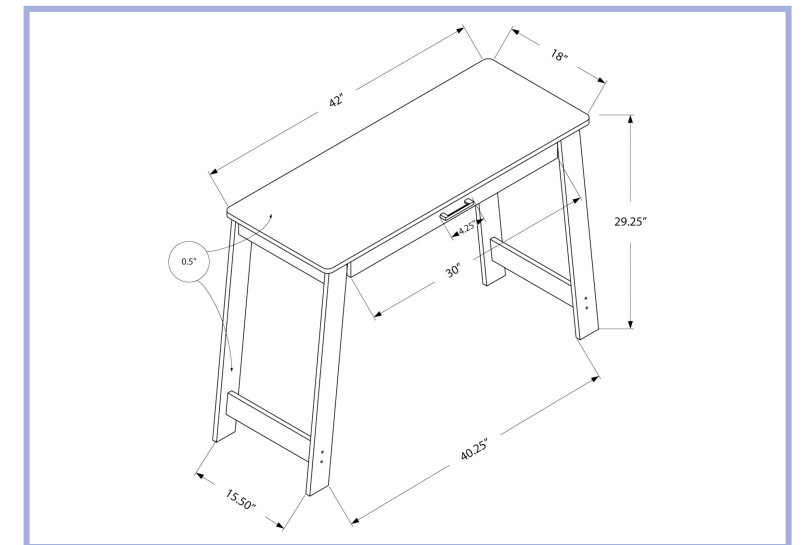

I 7190 - COMPUTER DESK - 42" L / ESPRESSO WITH A STORAGE DRAWER

I 7191 - COMPUTER DESK - 42" L / DARK TAUPE WITH A STORAGE DRAWER

I 7190

I 7191

YOUTH

I 7572

I 7572 - COMPUTER DESK - 42"L / BLACK MARBLE-LOOK / BLACK METAL
 I 7571 - COMPUTER DESK - 42"L / WHITE MARBLE-LOOK / BLACK METAL
 I 7222 - COMPUTER DESK - 42"L / WHITE / SILVER METAL