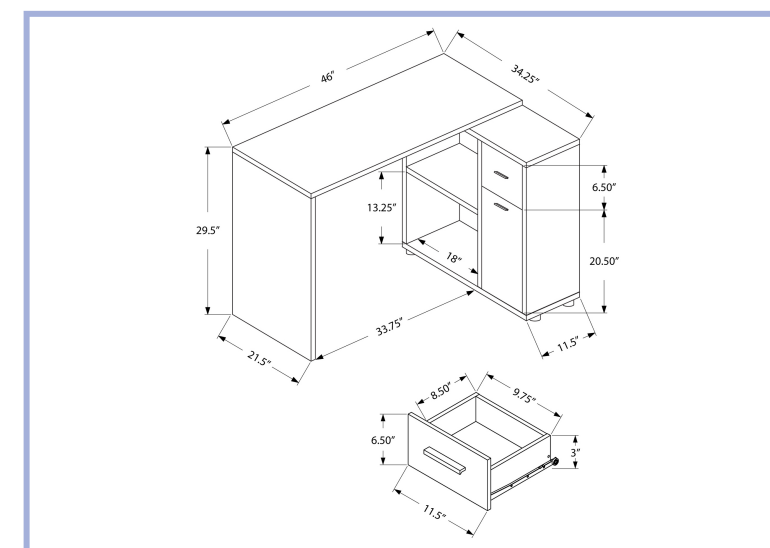

I 7346 - COMPUTER DESK - 46" L / INDUSTRIAL GREY / STORAGE CABINET
I 7348 - COMPUTER DESK - 46" L / DARK WALNUT / STORAGE CABINET

I 7348

YOUTH