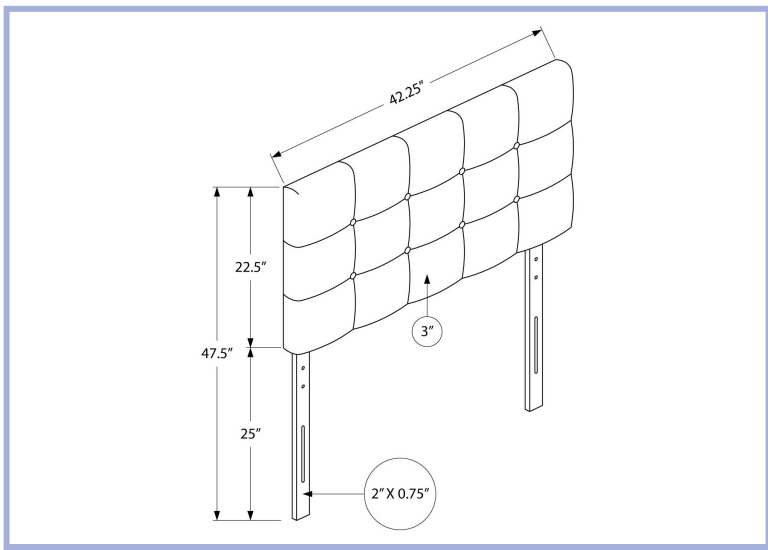

I 6002T

I 6002T - BED - TWIN SIZE / WHITE LEATHER-LOOK HEADBOARD ONLY  
 I 6001T - BED - TWIN SIZE / GREY LEATHER-LOOK HEADBOARD ONLY

**YOUTH**

I 5910T

- I 5910T - BED - TWIN SIZE / DARK BROWN LEATHER-LOOK
- I 5911T - BED - TWIN SIZE / WHITE LEATHER-LOOK
- I 5912T - BED - TWIN SIZE / GREY LEATHER-LOOK