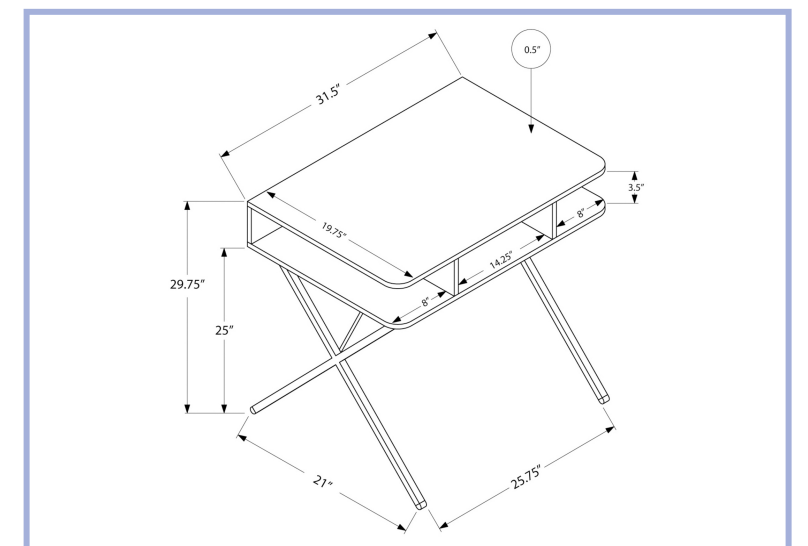

I7110

I7119

**YOUTH**

I 7100

I 7100 - COMPUTER DESK - 31" L / WHITE TOP / SILVER METAL

YOUTH

I 7192

**I 7192 - COMPUTER DESK - 42" L / GREY WITH A STORAGE DRAWER**