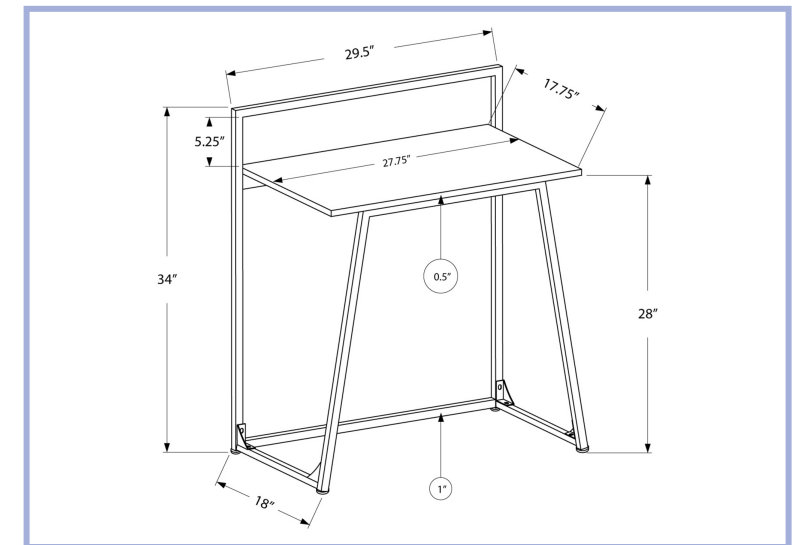

I7110

I7119

**YOUTH**

I 7100

I 7100 - COMPUTER DESK - 31" L / WHITE TOP / SILVER METAL

YOUTH

I 7192

**I 7192 - COMPUTER DESK - 42" L / GREY WITH A STORAGE DRAWER**