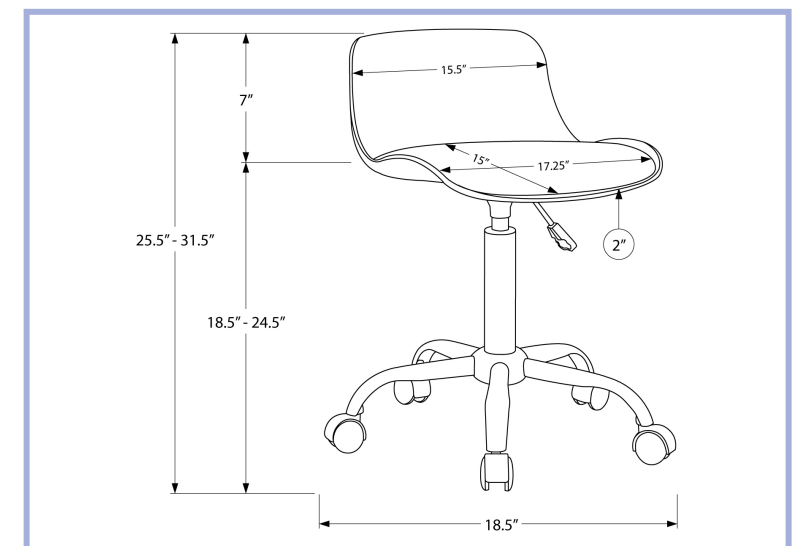

I 7465

YOUTH