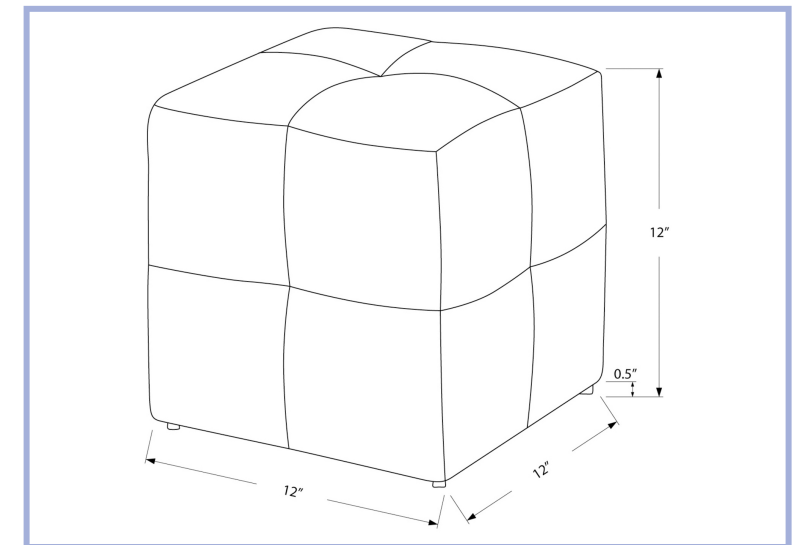

I 5984T

YOUTH

I 8162

I 8162 - OTTOMAN - 2PCS SET / JUVENILE / VINTAGE FRENCH FABRIC

YOUTH

I 7260

I 7260 - OFFICE CHAIR - BLACK MESH JUVENILE / MULTI-POSITION  
 I 7261 - OFFICE CHAIR - WHITE MESH JUVENILE / MULTI-POSITION  
 I 7262 - OFFICE CHAIR - GREY MESH JUVENILE / MULTI POSITION