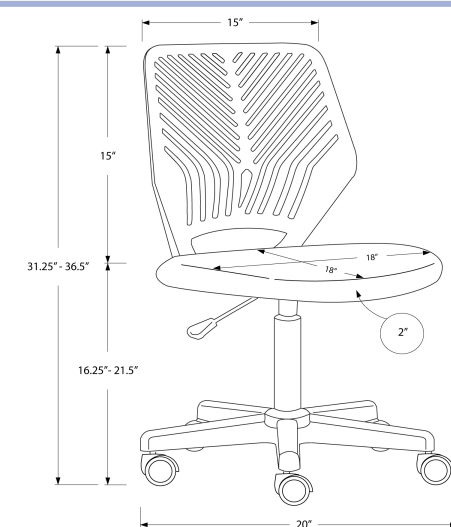

I 7465

**YOUTH**

I 7336

I 7336 - OFFICE CHAIR - BLACK JUVENILE / BLACK BASE ON CASTORS  
I 7338 - OFFICE CHAIR - WHITE JUVENILE / BLACK BASE ON CASTORS

I 7338

YOUTH

I7111

- I 7111 - COMPUTER DESK - 30"L / JUVENILE BLACK / BLACK METAL
- I 7110 - COMPUTER DESK - 30"L / JUVENILE WHITE / WHITE METAL
- I 7119 - COMPUTER DESK - 30"L / JUVENILE NATURAL / WHITE METAL

I7110

I7119

**YOUTH**

I 7100

I 7100 - COMPUTER DESK - 31" L / WHITE TOP / SILVER METAL

YOUTH

I 7192

**I 7192 - COMPUTER DESK - 42" L / GREY WITH A STORAGE DRAWER**