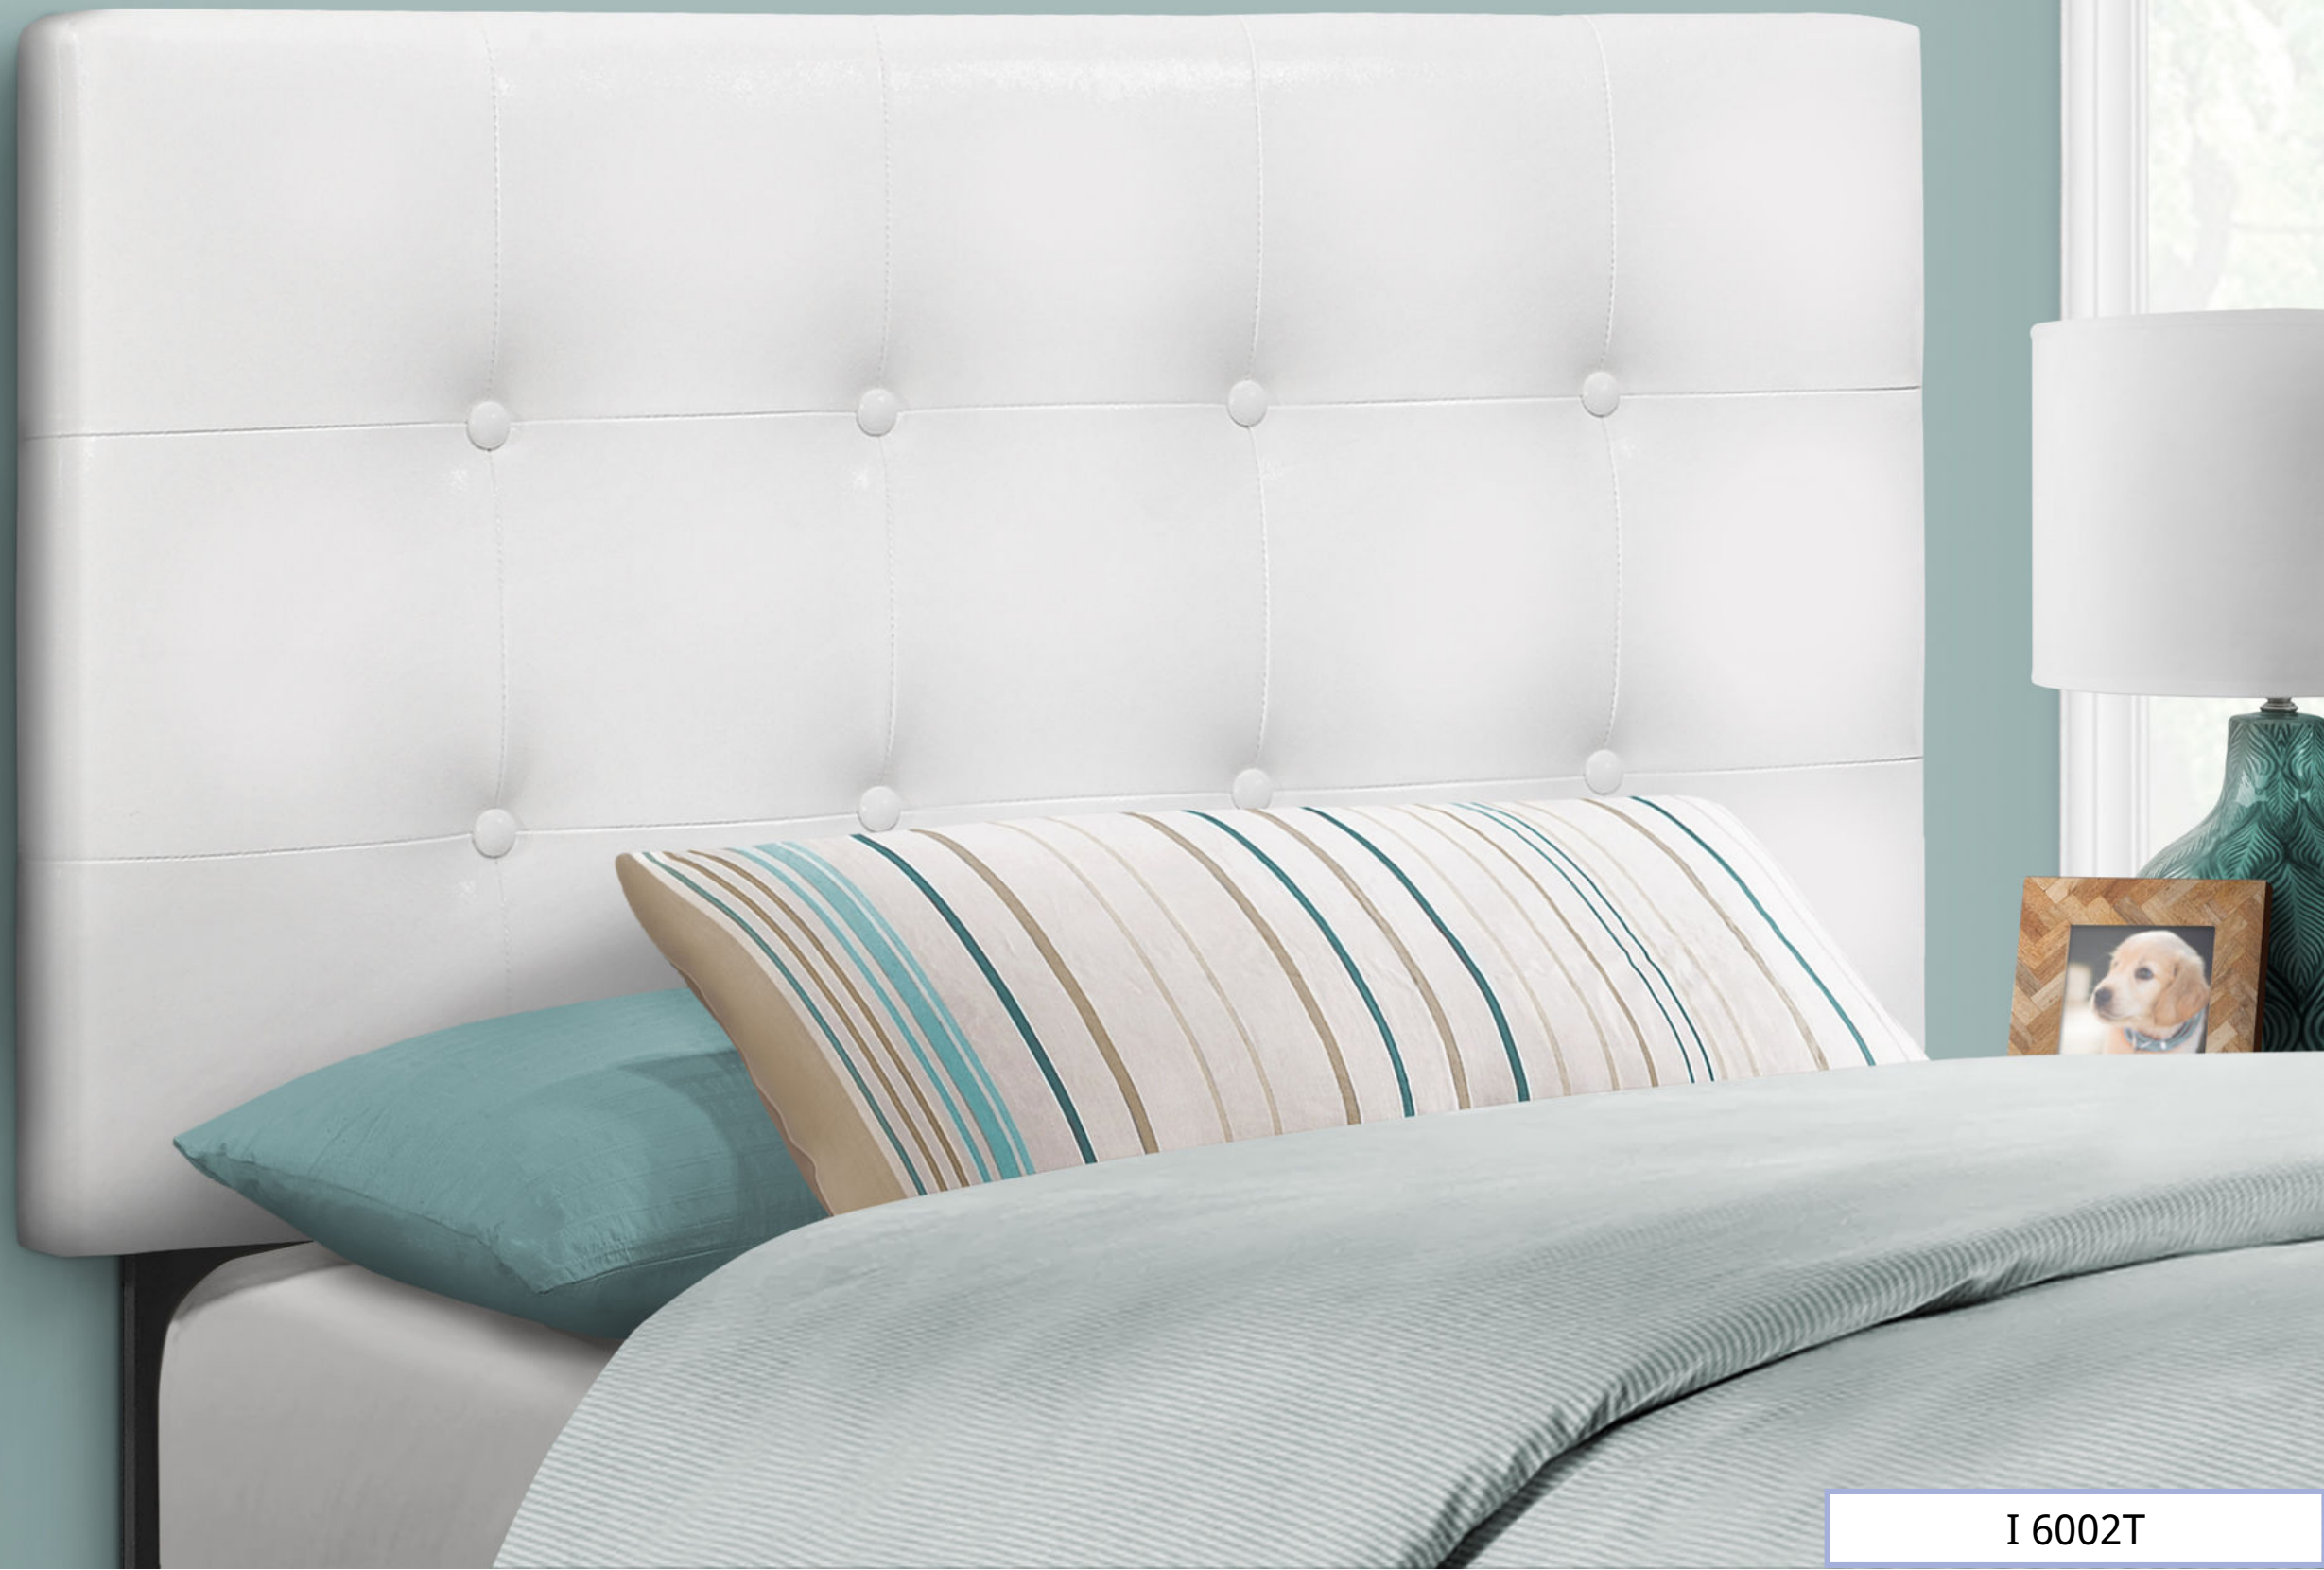

I 6002T

I 6002T - BED - TWIN SIZE / WHITE LEATHER-LOOK HEADBOARD ONLY  
 I 6001T - BED - TWIN SIZE / GREY LEATHER-LOOK HEADBOARD ONLY

**YOUTH**

I 5910T

- I 5910T - BED - TWIN SIZE / DARK BROWN LEATHER-LOOK
- I 5911T - BED - TWIN SIZE / WHITE LEATHER-LOOK
- I 5912T - BED - TWIN SIZE / GREY LEATHER-LOOK