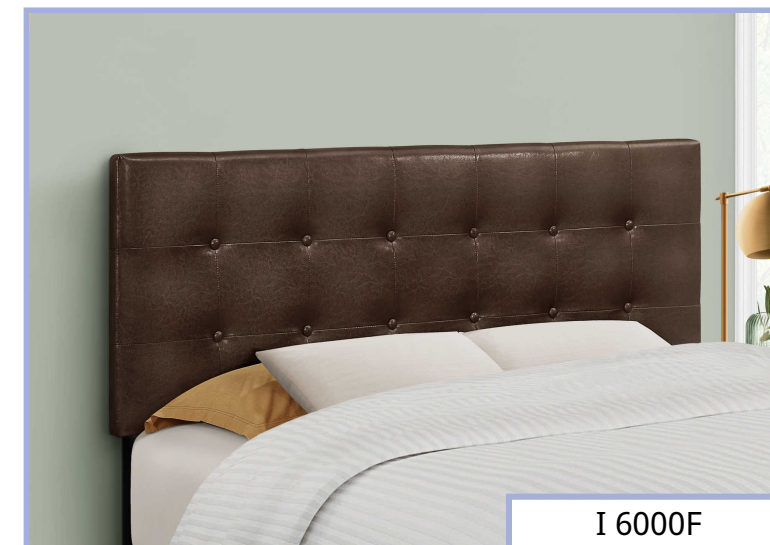

YOUTH

I 6012F

I 6012F - BED - FULL SIZE / WHITE LEATHER-LOOK HEADBOARD ONLY
I 6011F - BED - FULL SIZE / GREY LEATHER-LOOK HEADBOARD ONLY

YOUTH

I 6011F

I 6013F

I 6013F - BED - FULL SIZE / GREY LINEN HEADBOARD ONLY
I 6014F - BED - FULL SIZE / BEIGE LINEN HEADBOARD ONLY

I 6014F

YOUTH

I 6004F

I 6004F - BED - FULL SIZE / BEIGE LINEN HEADBOARD ONLY
I 6003F - BED - FULL SIZE / GREY LINEN HEADBOARD ONLY

I 6003F

YOUTH

I 6002F

I 6002F - BED - FULL SIZE / WHITE LEATHER-LOOK HEADBOARD ONLY
I 6000F - BED - FULL SIZE / BROWN LEATHER-LOOK HEADBOARD ONLY
I 6001F - BED - FULL SIZE / GREY LEATHER-LOOK HEADBOARD ONLY

I 6000F

I 6001F

YOUTH

I 6002T

I 6002T - BED - TWIN SIZE / WHITE LEATHER-LOOK HEADBOARD ONLY
 I 6001T - BED - TWIN SIZE / GREY LEATHER-LOOK HEADBOARD ONLY

YOUTH

I 6001T

I 5910T