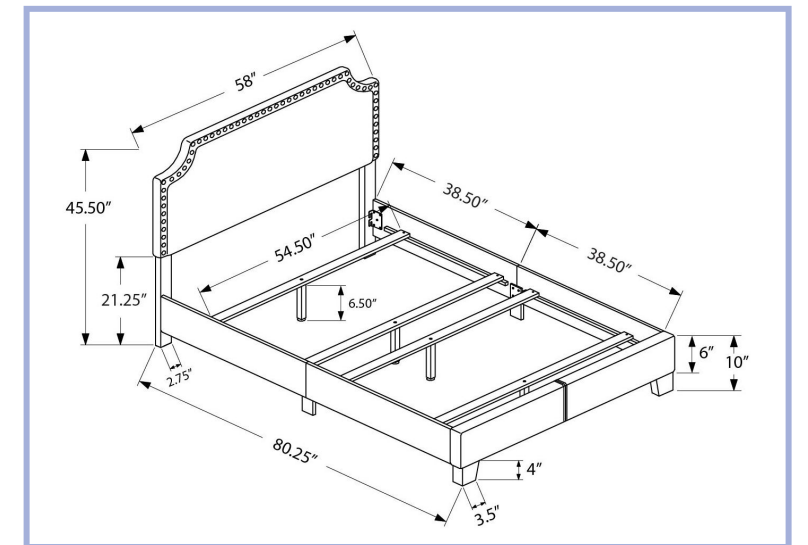

- I 5801F - BED - FULL SIZE / LIGHT GREY BOUCLE FABRIC**
- I 5803F - BED - FULL SIZE / DARK GREY BOUCLE FABRIC**
- I 5805F - BED - FULL SIZE / BLACK BOUCLE FABRIC**

YOUTH

I 5803F

I 5805F

I 5925F

I 5925F - BED - FULL SIZE / GREY LINEN WITH CHROME TRIM