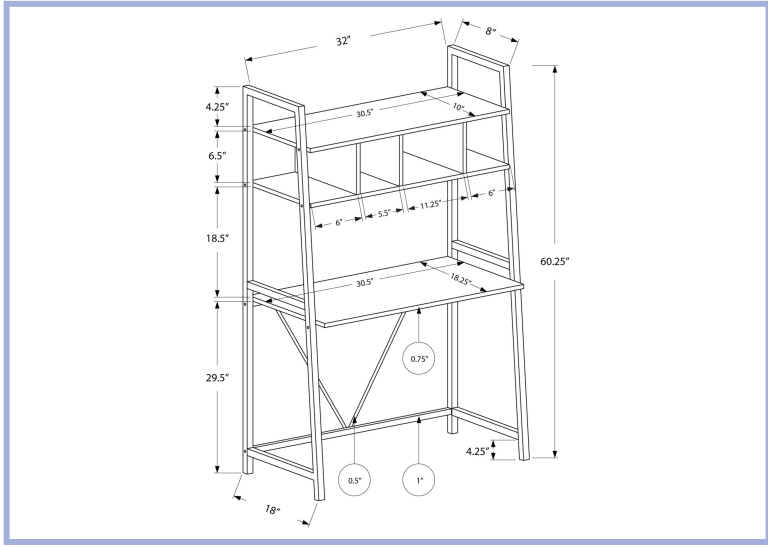

I 7221

I 7221 - COMPUTER DESK - 42" L / DARK TAUPE / BLACK METAL

I 7574 - COMPUTER DESK - 42" L / BROWN RECLAIMED / BLACK METAL

I 7217 - COMPUTER DESK - 42" L / GREY / DARK GREY METAL

I 7574

I 7217

YOUTH

I 7163