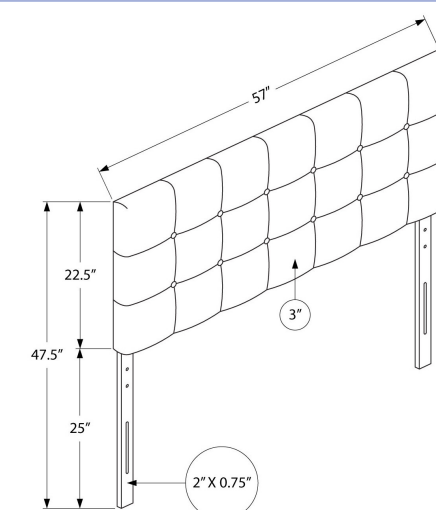

I 6001F

YOUTH