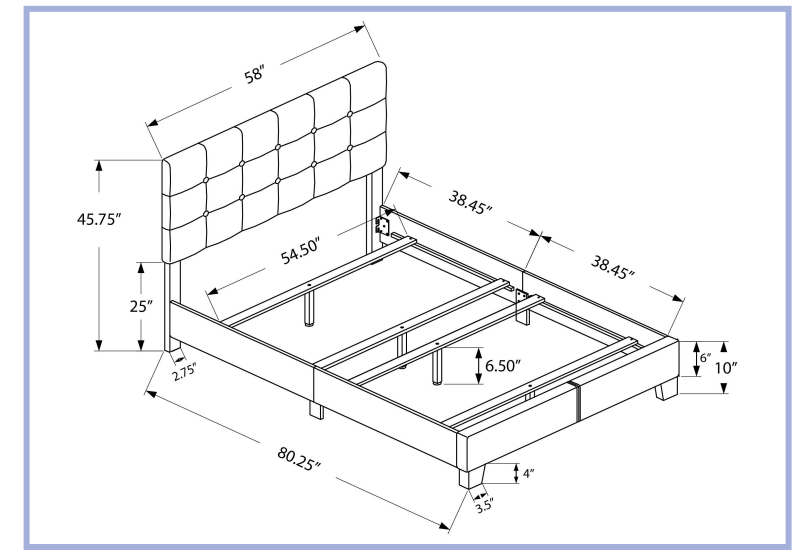

- I 5801F - BED - FULL SIZE / LIGHT GREY BOUCLE FABRIC**
- I 5803F - BED - FULL SIZE / DARK GREY BOUCLE FABRIC**
- I 5805F - BED - FULL SIZE / BLACK BOUCLE FABRIC**

YOUTH

I 5803F

I 5805F

I 5925F

I 5925F - BED - FULL SIZE / GREY LINEN WITH CHROME TRIM