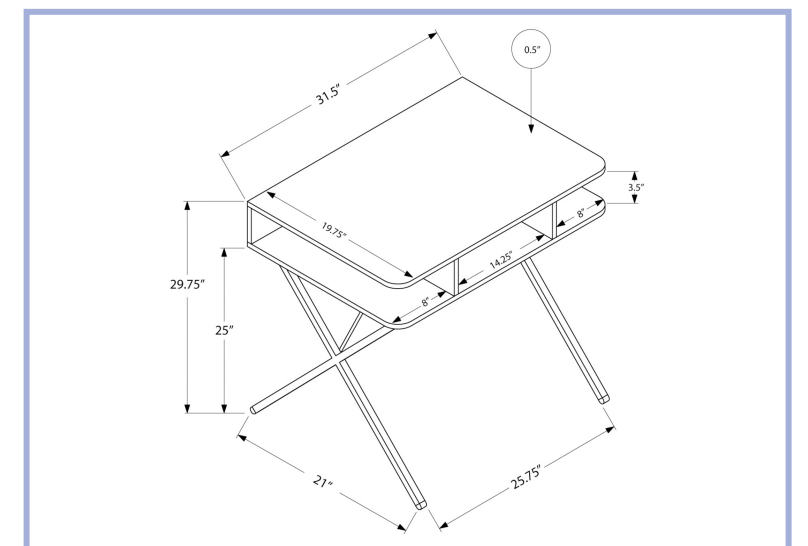

I7110

I7119

YOUTH

I 7100

I 7100 - COMPUTER DESK - 31" L / WHITE TOP / SILVER METAL

YOUTH

I 7192

I 7192 - COMPUTER DESK - 42" L / GREY WITH A STORAGE DRAWER