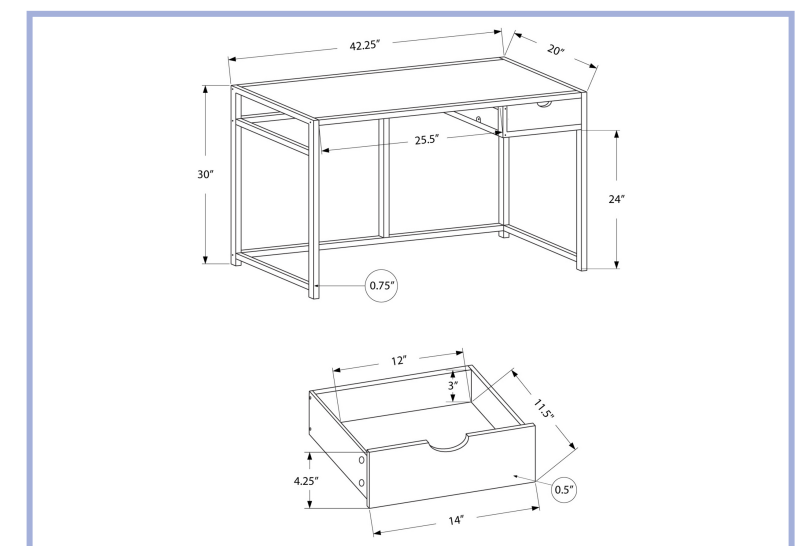

I 7572 - COMPUTER DESK - 42"L / BLACK MARBLE-LOOK / BLACK METAL
I 7571 - COMPUTER DESK - 42"L / WHITE MARBLE-LOOK / BLACK METAL
I 7222 - COMPUTER DESK - 42"L / WHITE / SILVER METAL

I 7222

YOUTH