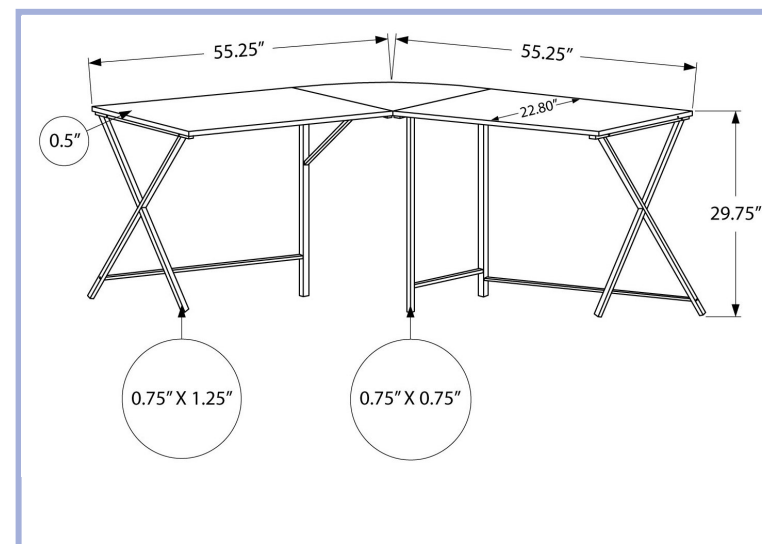

- I 7196 - COMPUTER DESK - 55" L / GREY TOP / BLACK METAL CORNER
- I 7197 - COMPUTER DESK - 55" L / DARK TAUPE TOP / BLACK METAL CORNER
- I 7195 - COMPUTER DESK - 55" L / WHITE TOP / BLACK METAL CORNER

I 7195

YOUTH