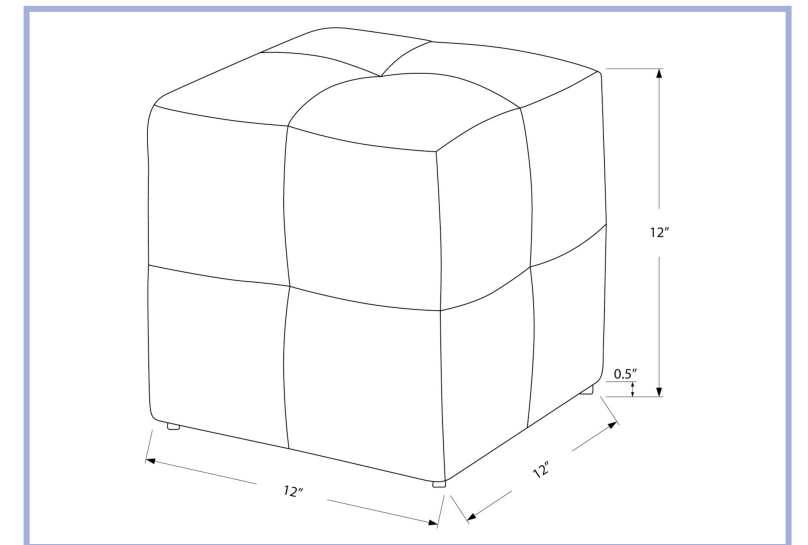

I 8162

I 8162 - OTTOMAN - 2PCS SET / JUVENILE / VINTAGE FRENCH FABRIC

YOUTH