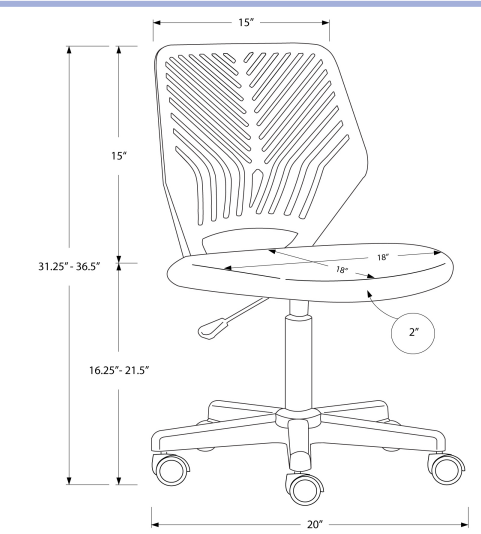

I 7465

YOUTH

I 7336

I 7336 - OFFICE CHAIR - BLACK JUVENILE / BLACK BASE ON CASTORS
I 7338 - OFFICE CHAIR - WHITE JUVENILE / BLACK BASE ON CASTORS

I 7338

YOUTH

I7111

- I 7111 - COMPUTER DESK - 30" L / JUVENILE BLACK / BLACK METAL
- I 7110 - COMPUTER DESK - 30" L / JUVENILE WHITE / WHITE METAL
- I 7119 - COMPUTER DESK - 30" L / JUVENILE NATURAL / WHITE METAL

I7110

I7119

YOUTH

I 7100

I 7100 - COMPUTER DESK - 31" L / WHITE TOP / SILVER METAL

YOUTH

I 7192

I 7192 - COMPUTER DESK - 42" L / GREY WITH A STORAGE DRAWER