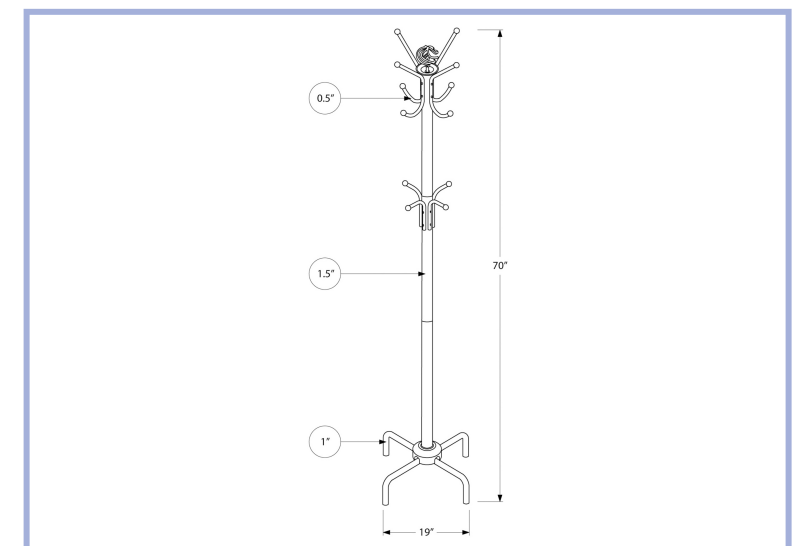

YOUTH

I 8162

I 8162 - OTTOMAN - 2PCS SET / JUVENILE / VINTAGE FRENCH FABRIC

YOUTH

I 2007

I 2007 - COAT RACK - 70"H / SILVER METAL
I 2006 - COAT RACK - 70"H / WHITE METAL

I 2006

YOUTH