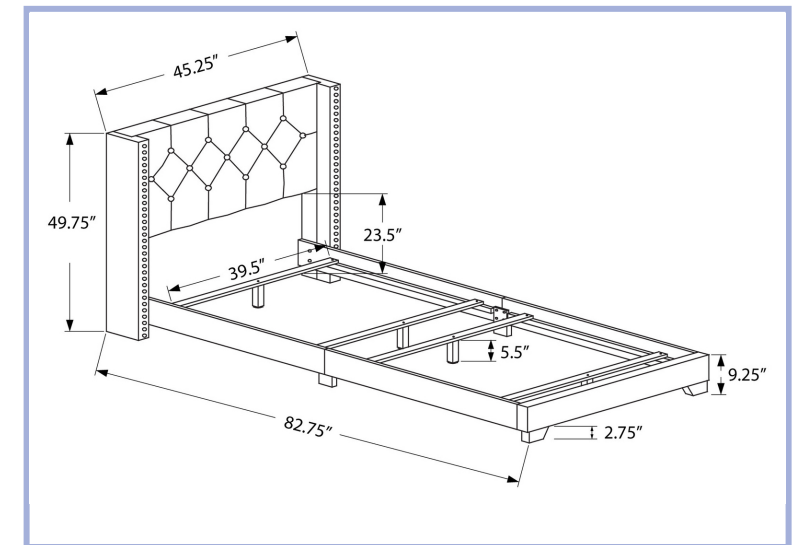

YOUTH

I 5986T

I 5986T - BED - TWIN SIZE / DARK GREY VELVET WITH CHROME TRIM
 I 5984T - BED - TWIN SIZE / GREY LINEN WITH CHROME TRIM

I 5984T

YOUTH

I 5910F

I 5910F - BED - FULL SIZE / DARK BROWN LEATHER-LOOK