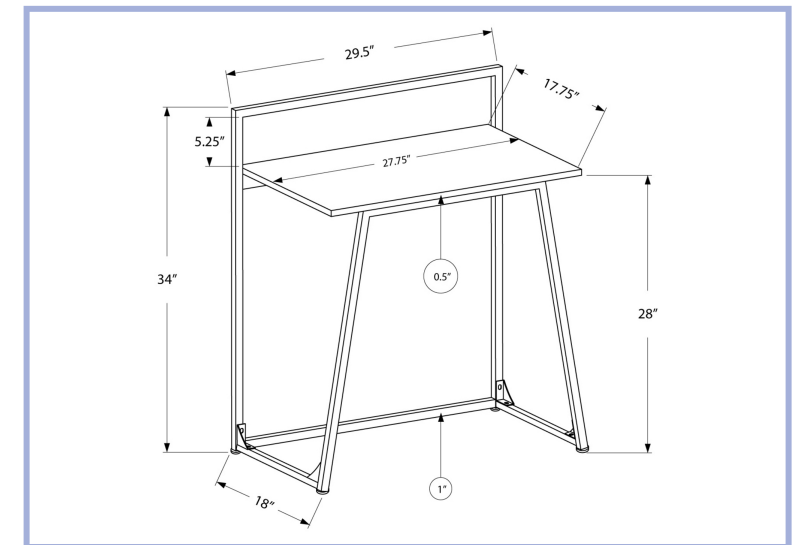

- I 7111 - COMPUTER DESK - 30" L / JUVENILE BLACK / BLACK METAL
- I 7110 - COMPUTER DESK - 30" L / JUVENILE WHITE / WHITE METAL
- I 7119 - COMPUTER DESK - 30" L / JUVENILE NATURAL / WHITE METAL

I7119

YOUTH