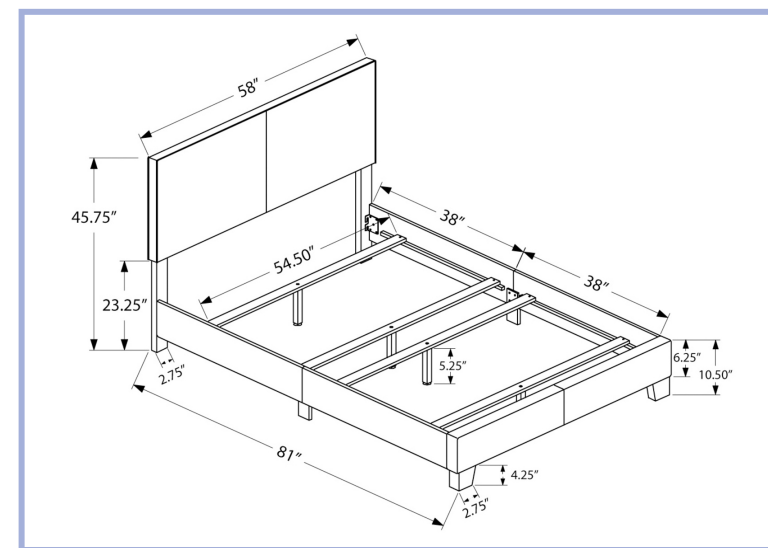

YOUTH

I 5986T

I 5986T - BED - TWIN SIZE / DARK GREY VELVET WITH CHROME TRIM
 I 5984T - BED - TWIN SIZE / GREY LINEN WITH CHROME TRIM

I 5984T

YOUTH

I 5910F

I 5910F - BED - FULL SIZE / DARK BROWN LEATHER-LOOK