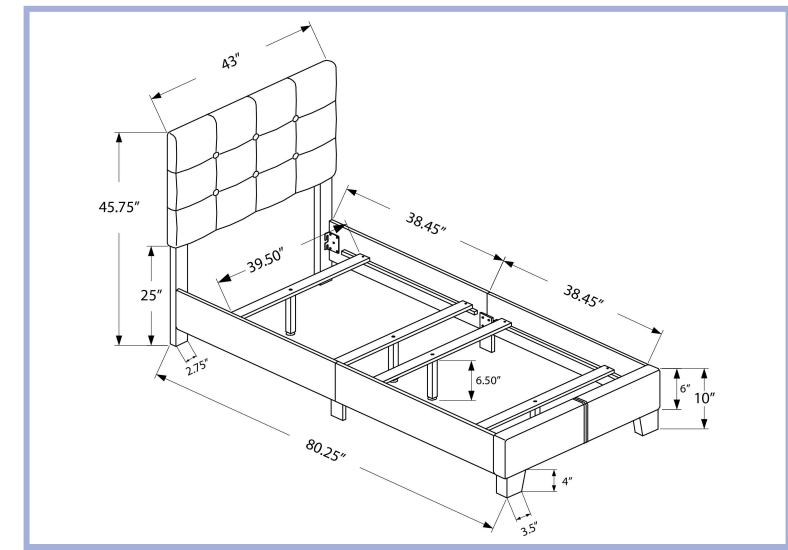

I 5806T

- I 5806T - BED - TWIN SIZE / LIGHT BLUE BOUCLE FABRIC**
- I 5924T - BED - TWIN SIZE / BLACK VELVET**
- I 5917T - BED - TWIN SIZE / GREEN VELVET**

YOUTH

I 5924T

I 5917T

I 5982T

I 5982T - BED - TWIN SIZE / BROWN LEATHER-LOOK WITH WOOD LEGS