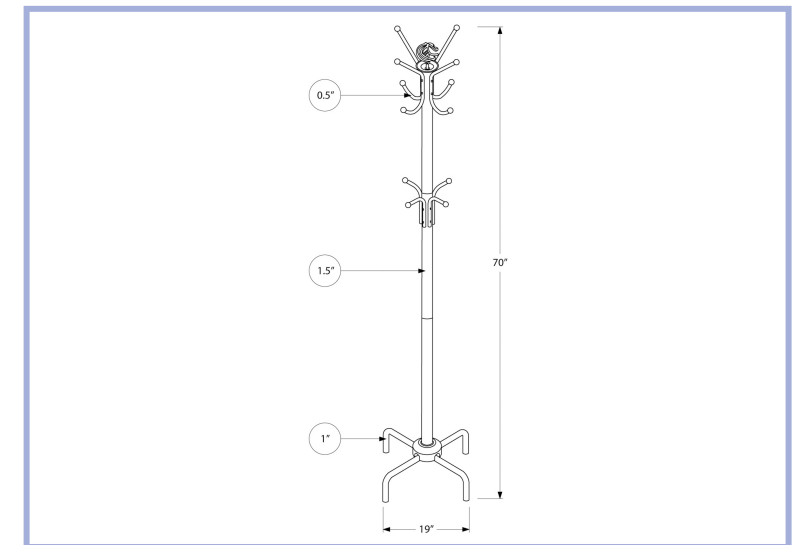

I 2019

I 2019 - COAT RACK - 70"H / BLACK METAL
I 2008 - COAT RACK - 70"H / RED METAL

YOUTH

I 2008