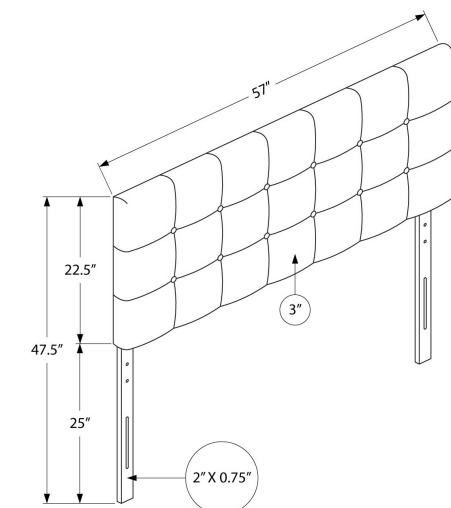

I 6014F

YOUTH

I 6004F

I 6004F - BED - FULL SIZE / BEIGE LINEN HEADBOARD ONLY
I 6003F - BED - FULL SIZE / GREY LINEN HEADBOARD ONLY

I 6003F

YOUTH

I 6002F

I 6002F - BED - FULL SIZE / WHITE LEATHER-LOOK HEADBOARD ONLY
I 6000F - BED - FULL SIZE / BROWN LEATHER-LOOK HEADBOARD ONLY
I 6001F - BED - FULL SIZE / GREY LEATHER-LOOK HEADBOARD ONLY