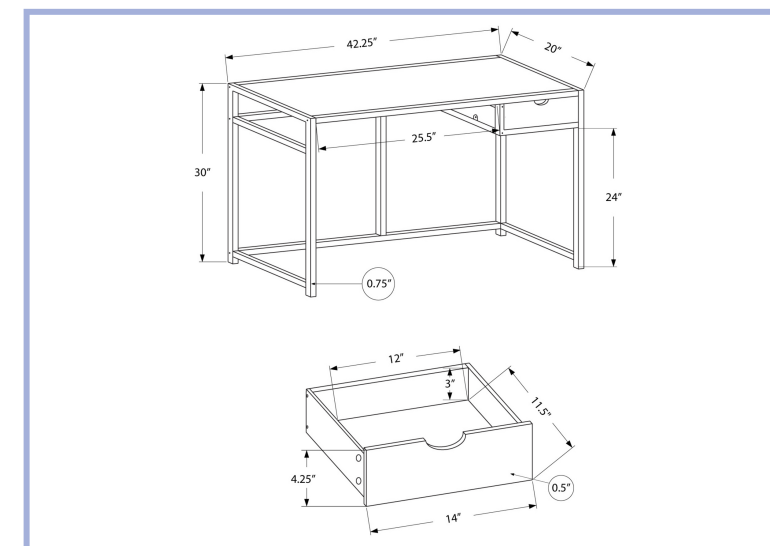

I 7221

I 7221 - COMPUTER DESK - 42" L / DARK TAUPE / BLACK METAL

I 7574 - COMPUTER DESK - 42" L / BROWN RECLAIMED / BLACK METAL

I 7217 - COMPUTER DESK - 42" L / GREY / DARK GREY METAL

I 7574

I 7217

YOUTH

I 7163