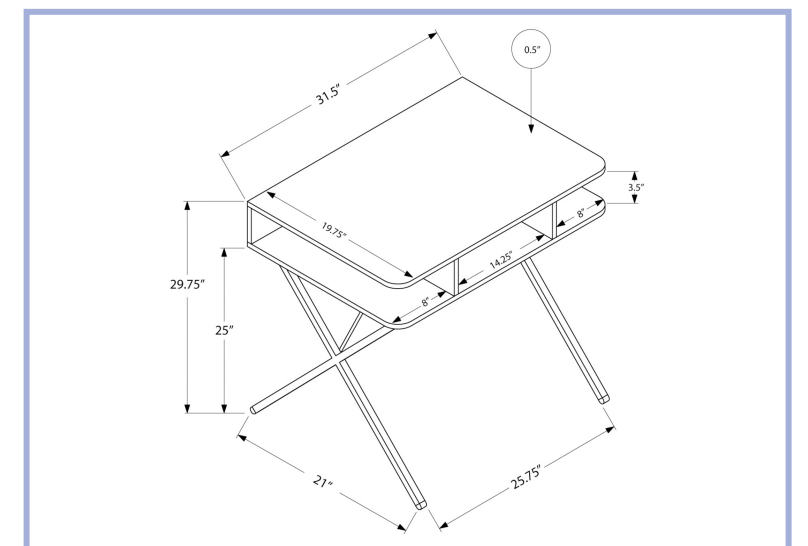

YOUTH

I 7110

I 7119

I 7100

I 7100 - COMPUTER DESK - 31" L / WHITE TOP / SILVER METAL

YOUTH

I 7192

**I 7192 - COMPUTER DESK - 42" L / GREY WITH A STORAGE DRAWER**