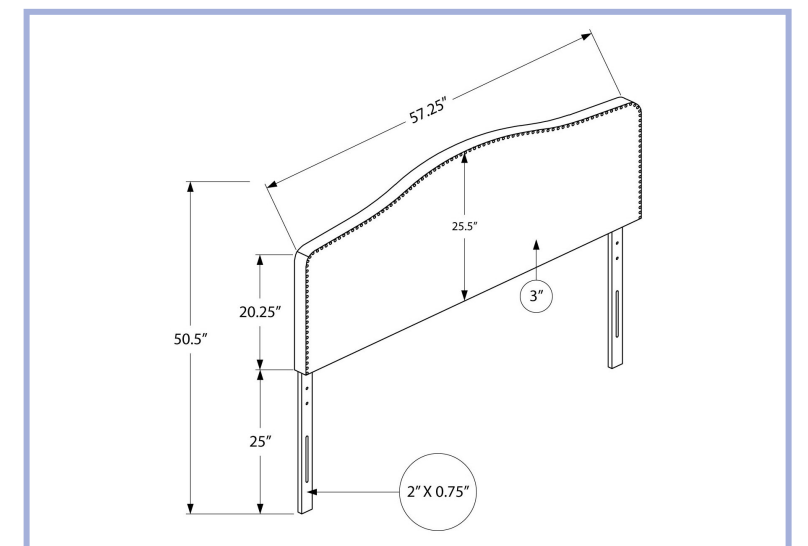

I 6014F

YOUTH