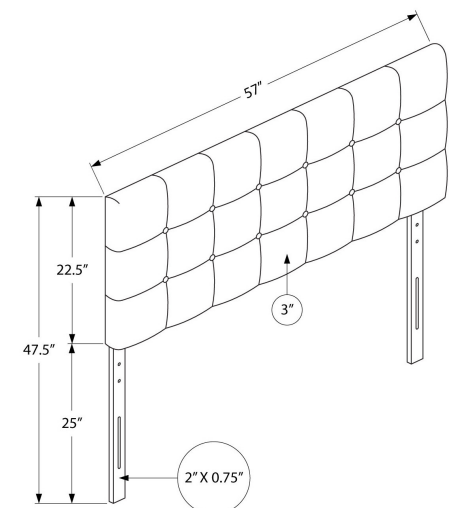

I 6014F

**YOUTH**

I 6004F

I 6004F - BED - FULL SIZE / BEIGE LINEN HEADBOARD ONLY  
I 6003F - BED - FULL SIZE / GREY LINEN HEADBOARD ONLY

I 6003F

**YOUTH**

I 6002F

I 6002F - BED - FULL SIZE / WHITE LEATHER-LOOK HEADBOARD ONLY  
I 6000F - BED - FULL SIZE / BROWN LEATHER-LOOK HEADBOARD ONLY  
I 6001F - BED - FULL SIZE / GREY LEATHER-LOOK HEADBOARD ONLY