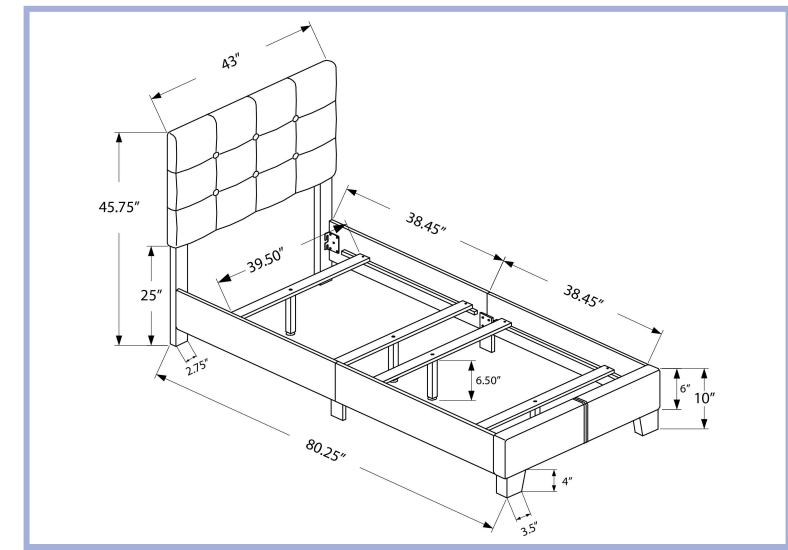

**I 5806T**

- I 5806T - BED - TWIN SIZE / LIGHT BLUE BOUCLE FABRIC**
- I 5924T - BED - TWIN SIZE / BLACK VELVET**
- I 5917T - BED - TWIN SIZE / GREEN VELVET**

**YOUTH**

**I 5924T**

**I 5917T**

I 5982T

I 5982T - BED - TWIN SIZE / BROWN LEATHER-LOOK WITH WOOD LEGS