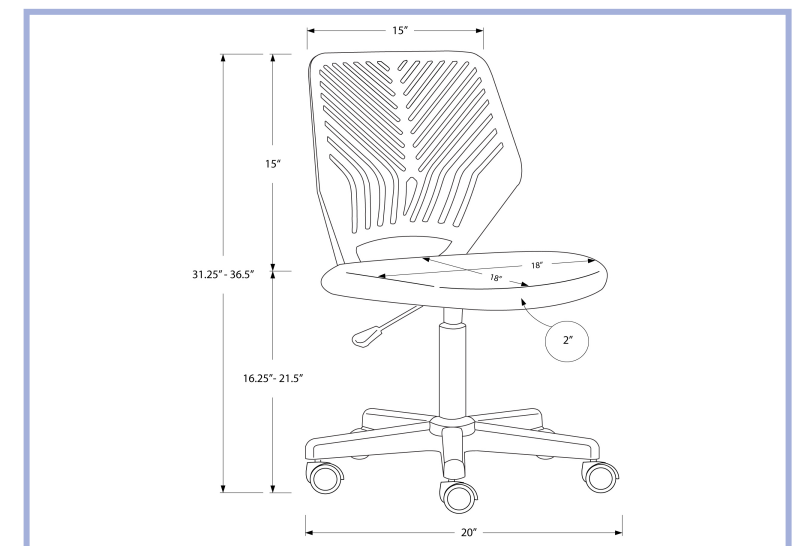

I 7464

I 7465

I 7336

I 7336 - OFFICE CHAIR - BLACK JUVENILE / BLACK BASE ON CASTORS  
I 7338 - OFFICE CHAIR - WHITE JUVENILE / BLACK BASE ON CASTORS

I 7338

YOUTH

I 7111

- I 7111 - COMPUTER DESK - 30" L / JUVENILE BLACK / BLACK METAL
- I 7110 - COMPUTER DESK - 30" L / JUVENILE WHITE / WHITE METAL
- I 7119 - COMPUTER DESK - 30" L / JUVENILE NATURAL / WHITE METAL

YOUTH

I 7110

I 7119

I 7100

I 7100 - COMPUTER DESK - 31" L / WHITE TOP / SILVER METAL

YOUTH

I 7192

**I 7192 - COMPUTER DESK - 42" L / GREY WITH A STORAGE DRAWER**