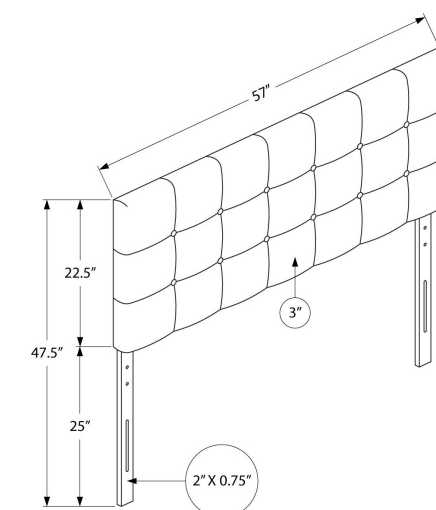

I 6001F

YOUTH