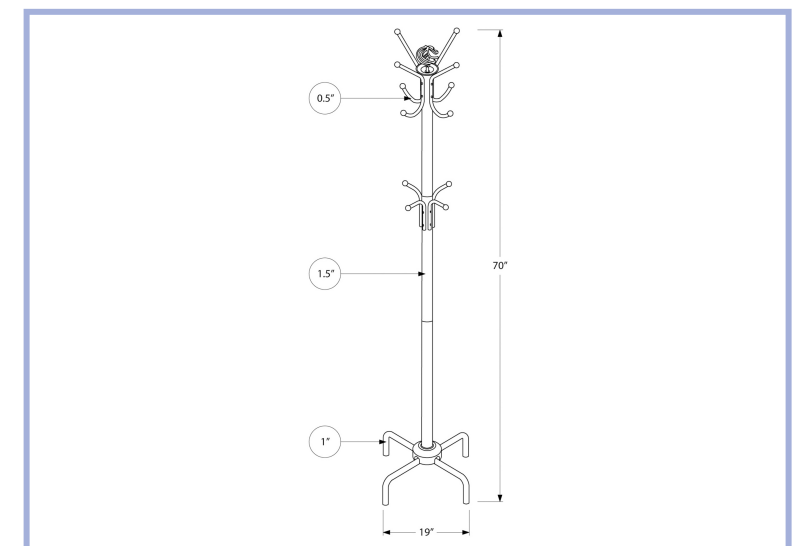

YOUTH

I 2006

I 2019

I 2019 - COAT RACK - 70"H / BLACK METAL  
I 2008 - COAT RACK - 70"H / RED METAL

YOUTH

I 2008

I 7260

I 7260 - OFFICE CHAIR - BLACK MESH JUVENILE / MULTI-POSITION  
 I 7261 - OFFICE CHAIR - WHITE MESH JUVENILE / MULTI-POSITION  
 I 7262 - OFFICE CHAIR - GREY MESH JUVENILE / MULTI POSITION