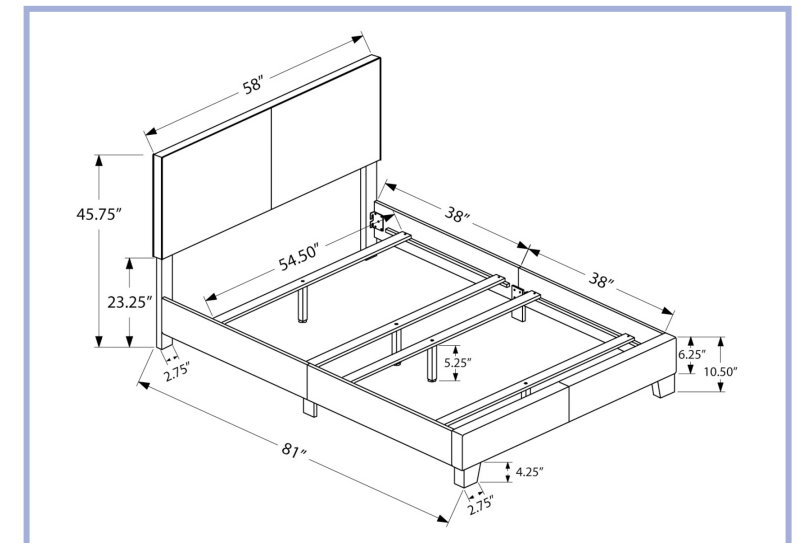

YOUTH

I 5986T

I 5986T - BED - TWIN SIZE / DARK GREY VELVET WITH CHROME TRIM  
 I 5984T - BED - TWIN SIZE / GREY LINEN WITH CHROME TRIM

I 5984T

**YOUTH**

I 5910F

I 5910F - BED - FULL SIZE / DARK BROWN LEATHER-LOOK