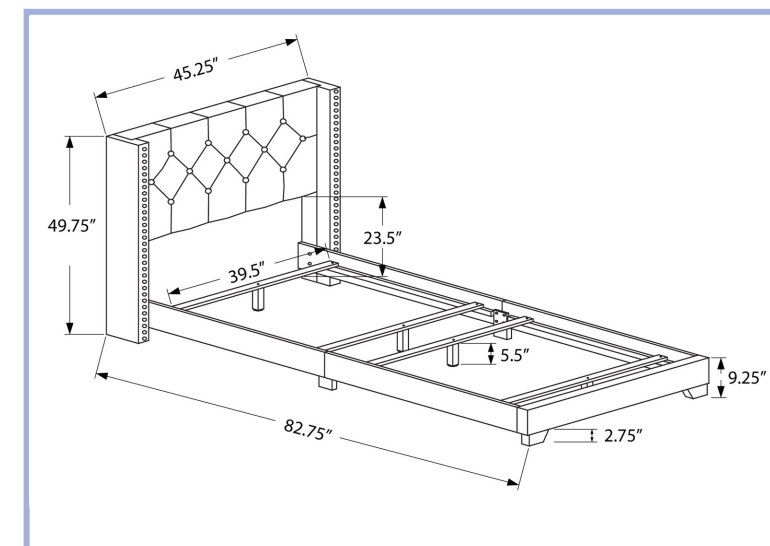

YOUTH

I 5986T

I 5986T - BED - TWIN SIZE / DARK GREY VELVET WITH CHROME TRIM  
 I 5984T - BED - TWIN SIZE / GREY LINEN WITH CHROME TRIM

I 5984T

**YOUTH**

I 5910F

I 5910F - BED - FULL SIZE / DARK BROWN LEATHER-LOOK