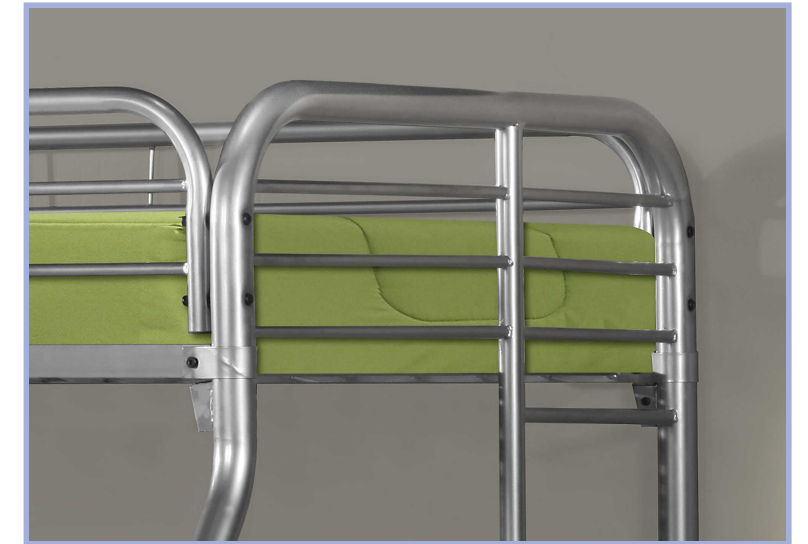

I 2230K

I 2230K - BUNK BED - TWIN / TWIN SIZE / BLACK METAL  
 I 2230S - BUNK BED - TWIN / TWIN SIZE / SILVER METAL

YOUTH

I 2230S

I 2231S

I 2231S - BUNK BED - TWIN / FULL SIZE / SILVER METAL

YOUTH

I 6012F

I 6012F - BED - FULL SIZE / WHITE LEATHER-LOOK HEADBOARD ONLY  
I 6011F - BED - FULL SIZE / GREY LEATHER-LOOK HEADBOARD ONLY

YOUTH

I 6011F

I 6013F

I 6013F - BED - FULL SIZE / GREY LINEN HEADBOARD ONLY  
I 6014F - BED - FULL SIZE / BEIGE LINEN HEADBOARD ONLY