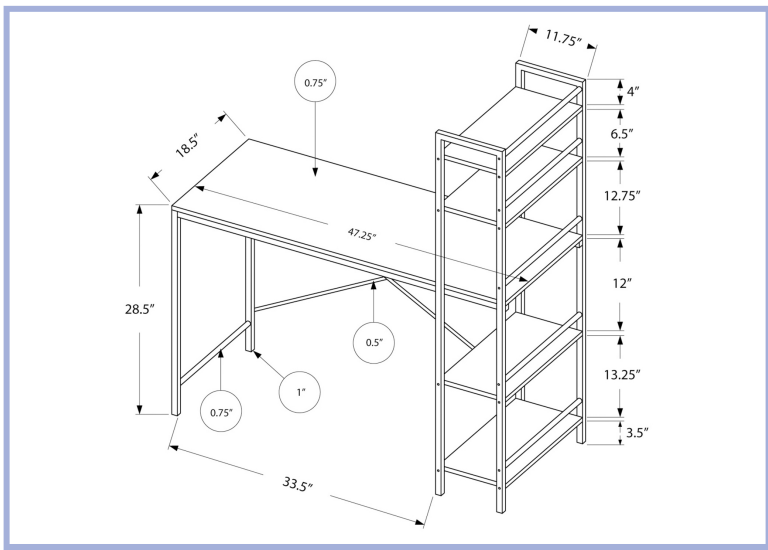

I 7163

YOUTH

I 7165

I 7165 - COMPUTER DESK - 48" L / WHITE TOP / WHITE METAL  
 I 7166 - COMPUTER DESK - 48" L / ESPRESSO TOP / SILVER METAL

I 7166

YOUTH

I 7346

I 7346 - COMPUTER DESK - 46" L / INDUSTRIAL GREY / STORAGE CABINET  
I 7348 - COMPUTER DESK - 46" L / DARK WALNUT / STORAGE CABINET