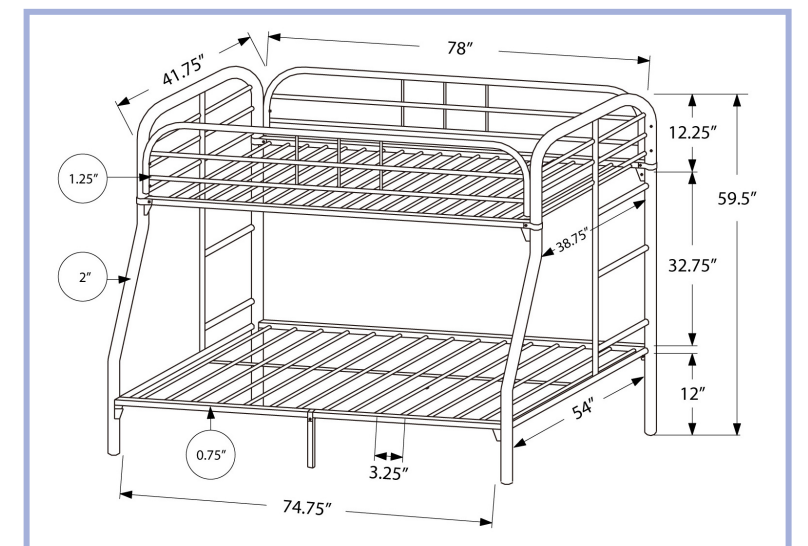

I 2230K

I 2230K - BUNK BED - TWIN / TWIN SIZE / BLACK METAL  
 I 2230S - BUNK BED - TWIN / TWIN SIZE / SILVER METAL

YOUTH

I 2230S

I 2231S

I 2231S - BUNK BED - TWIN / FULL SIZE / SILVER METAL

YOUTH

I 6012F