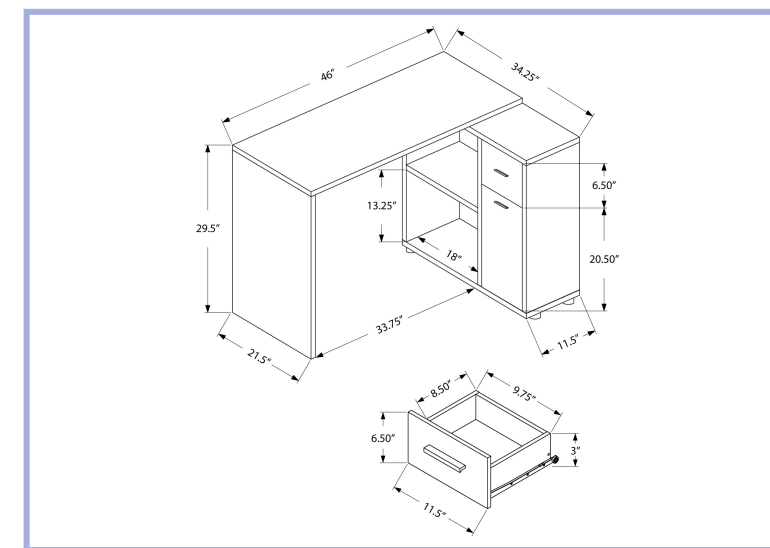

I 7346 - COMPUTER DESK - 46" L / INDUSTRIAL GREY / STORAGE CABINET
I 7348 - COMPUTER DESK - 46" L / DARK WALNUT / STORAGE CABINET

I 7348

YOUTH