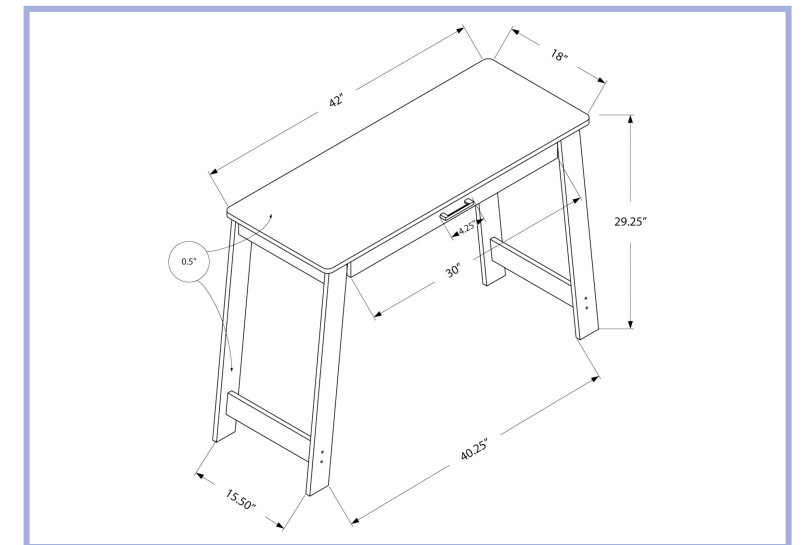

**I 7190 - COMPUTER DESK - 42" L / ESPRESSO WITH A STORAGE DRAWER**

**I 7191 - COMPUTER DESK - 42" L / DARK TAUPE WITH A STORAGE DRAWER**

I 7190

I 7191

**YOUTH**

I 7220 - COMPUTER DESK - 42" L / BLACK / BLACK METAL  
 I 7217 - COMPUTER DESK - 42" L / GREY / DARK GREY METAL