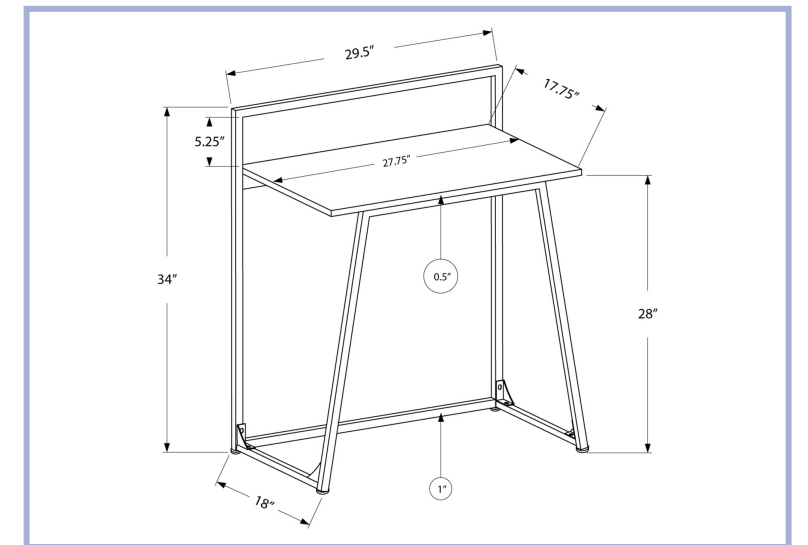

YOUTH

I 7110

I 7119

I 7100

I 7100 - COMPUTER DESK - 31" L / WHITE TOP / SILVER METAL

YOUTH

I 7192

**I 7192 - COMPUTER DESK - 42" L / GREY WITH A STORAGE DRAWER**