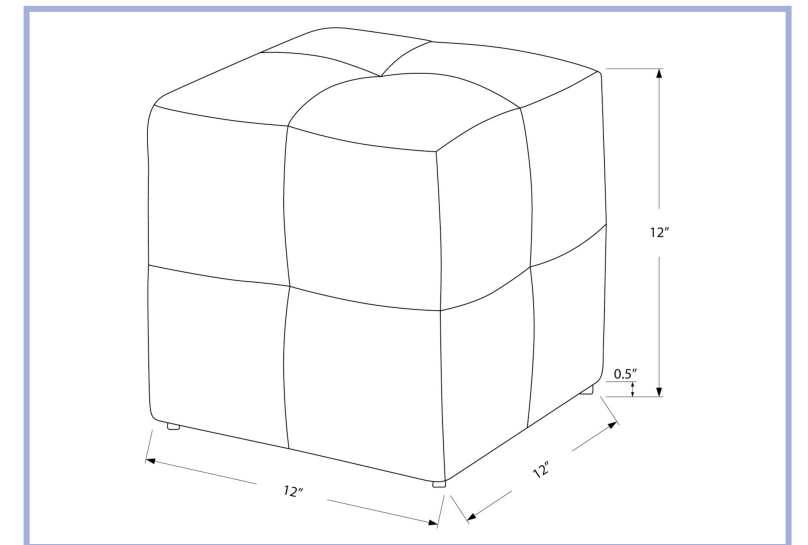

I 5925F - BED - FULL SIZE / GREY LINEN WITH CHROME TRIM

YOUTH

I 8162

I 8162 - OTTOMAN - 2PCS SET / JUVENILE / VINTAGE FRENCH FABRIC

YOUTH

I 2007

I 2007 - COAT RACK - 70"H / SILVER METAL  
I 2006 - COAT RACK - 70"H / WHITE METAL