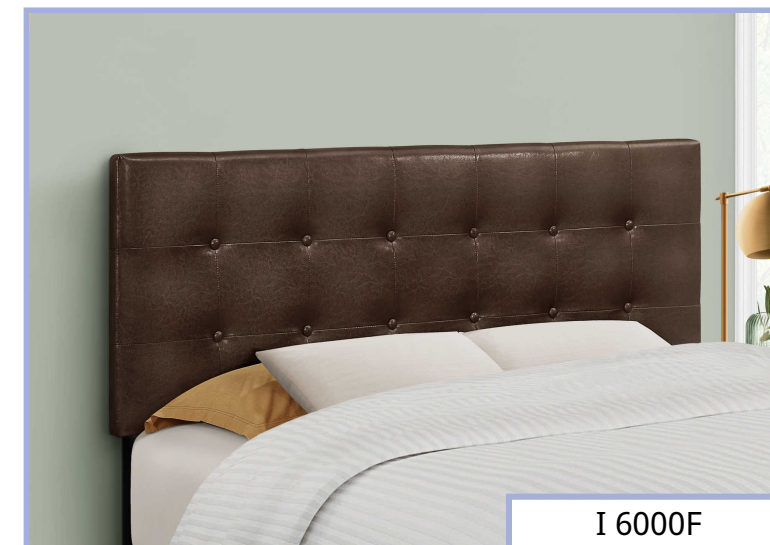

I 6012F - BED - FULL SIZE / WHITE LEATHER-LOOK HEADBOARD ONLY  
I 6011F - BED - FULL SIZE / GREY LEATHER-LOOK HEADBOARD ONLY

YOUTH

I 6011F

I 6013F

I 6013F - BED - FULL SIZE / GREY LINEN HEADBOARD ONLY  
I 6014F - BED - FULL SIZE / BEIGE LINEN HEADBOARD ONLY

I 6014F

**YOUTH**

I 6004F

I 6004F - BED - FULL SIZE / BEIGE LINEN HEADBOARD ONLY  
I 6003F - BED - FULL SIZE / GREY LINEN HEADBOARD ONLY

I 6003F

**YOUTH**

I 6002F

I 6002F - BED - FULL SIZE / WHITE LEATHER-LOOK HEADBOARD ONLY  
I 6000F - BED - FULL SIZE / BROWN LEATHER-LOOK HEADBOARD ONLY  
I 6001F - BED - FULL SIZE / GREY LEATHER-LOOK HEADBOARD ONLY