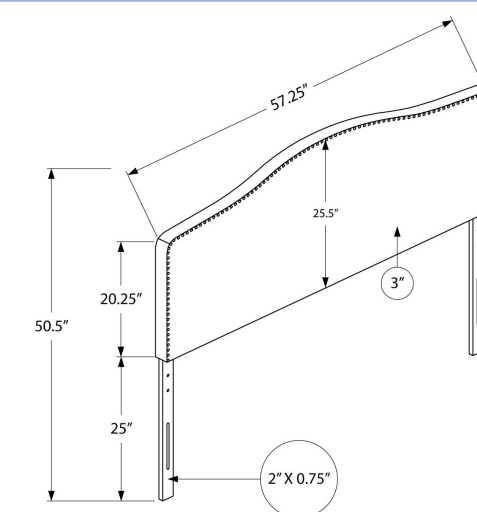

I 6012F - BED - FULL SIZE / WHITE LEATHER-LOOK HEADBOARD ONLY
I 6011F - BED - FULL SIZE / GREY LEATHER-LOOK HEADBOARD ONLY

YOUTH

I 6011F