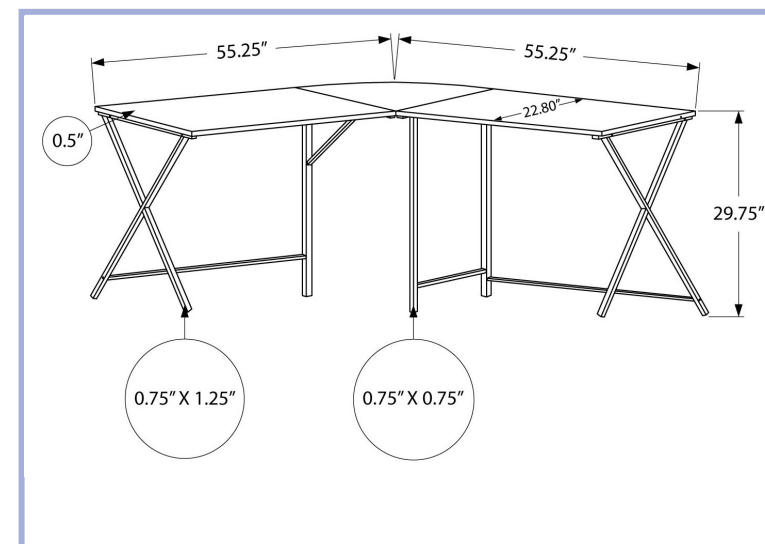

- I 7196 - COMPUTER DESK - 55" L / GREY TOP / BLACK METAL CORNER
- I 7197 - COMPUTER DESK - 55" L / DARK TAUPE TOP / BLACK METAL CORNER
- I 7195 - COMPUTER DESK - 55" L / WHITE TOP / BLACK METAL CORNER

I 7195

YOUTH