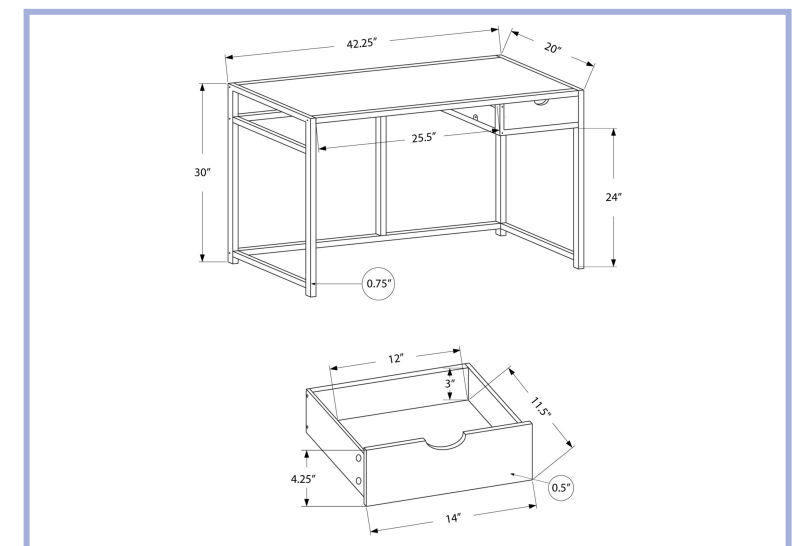

- I 7573 - COMPUTER DESK - 42"L / GREY STONE-LOOK / BLACK METAL
- I 7572 - COMPUTER DESK - 42"L / BLACK MARBLE-LOOK / BLACK METAL
- I 7571 - COMPUTER DESK - 42"L / WHITE MARBLE-LOOK / BLACK METAL

I 7571

YOUTH